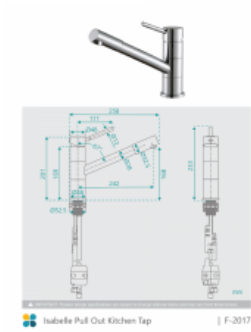

BLACKOUT SALE

Isabelle Pull Out Kitchen Laundry Mixer Tap

SKU#: F-2017

\$322.05

~~\$299~~

Total Height: 233mm

Spout Height: 168mm

Spout Length/Reach: 242mm

Construction: Brass

Finish: Chrome Finish

Cartridge: 35mm Ceramic

Accreditation: AU Standard, WELS 6.5L/Min 4 Star and Watermark

WELS Registration: T16812

Warranty: 5 Year Product Warranty

The Isabelle pull out kitchen mixer tap is elegant and round, a classic style that will suit any kitchen. The swivelling spout combined with the extending tap make it easy to direct water where required and move the tap aside for full access to the sink. Ideal for larger or double sinks, view our store to also find a modern kitchen sink and save on combined delivery.

See listing image for measurement specification.

Image
Coming Soon