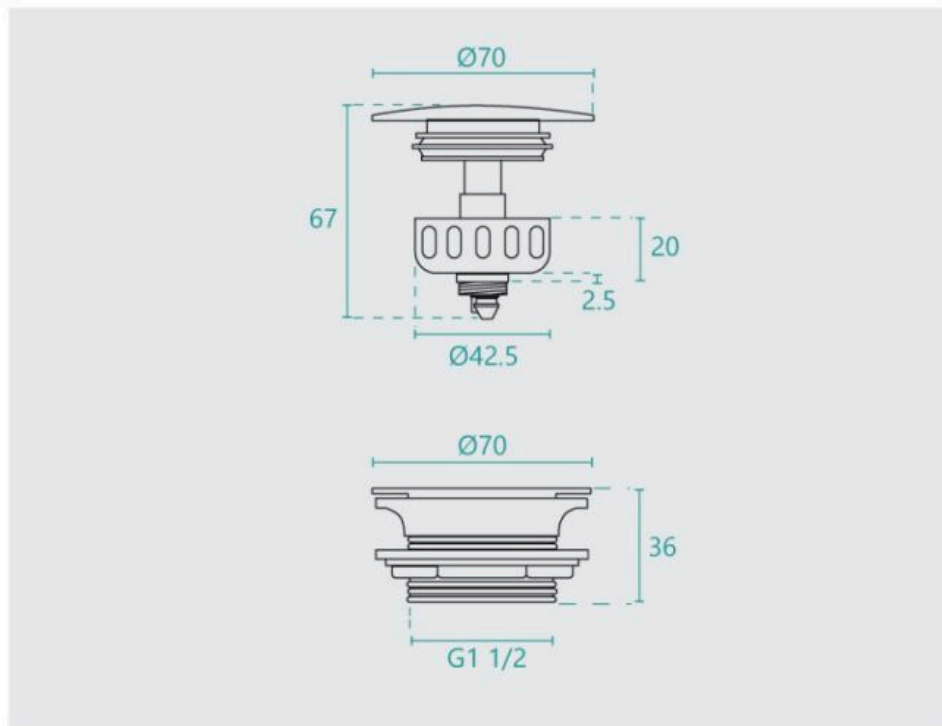

**BLACKOUT
SALE**

Waste Bath Pop Up Pull Out 40mm Black

SKU#: P-4036

\$31.85

~~49~~

Diameter: 40mm

Overflow: No

Construction: Brass (main), Aluminium & Rubber (seal)

Finish: Matte Black

Registration: WMK26075

Accreditation: AU Standard

Suitable for: Baths - Ariana, Cleopatra, Harper, Hepburn, Mayfair, Ophelia and Siarra.

Warranty: 7 Year Product Warranty

The pop-up & pull-out is designed to enhance the bath safety for kids as it can be pulled out in an instant. The extra-strong mechanism can prevent accidental unplugging. Once the waste is open, it features a large gap to have a quick and efficient flow. The pop-out top which includes a drainer can be completely pulled out for easy cleaning and draining.

This modern style of waste is a drain & plug all in one. The pop up feature can easily allow you to hold or rinse water in your bath.

View our store to find a vanity unit, mirror, basin or tap for your bathroom and save on combined delivery.