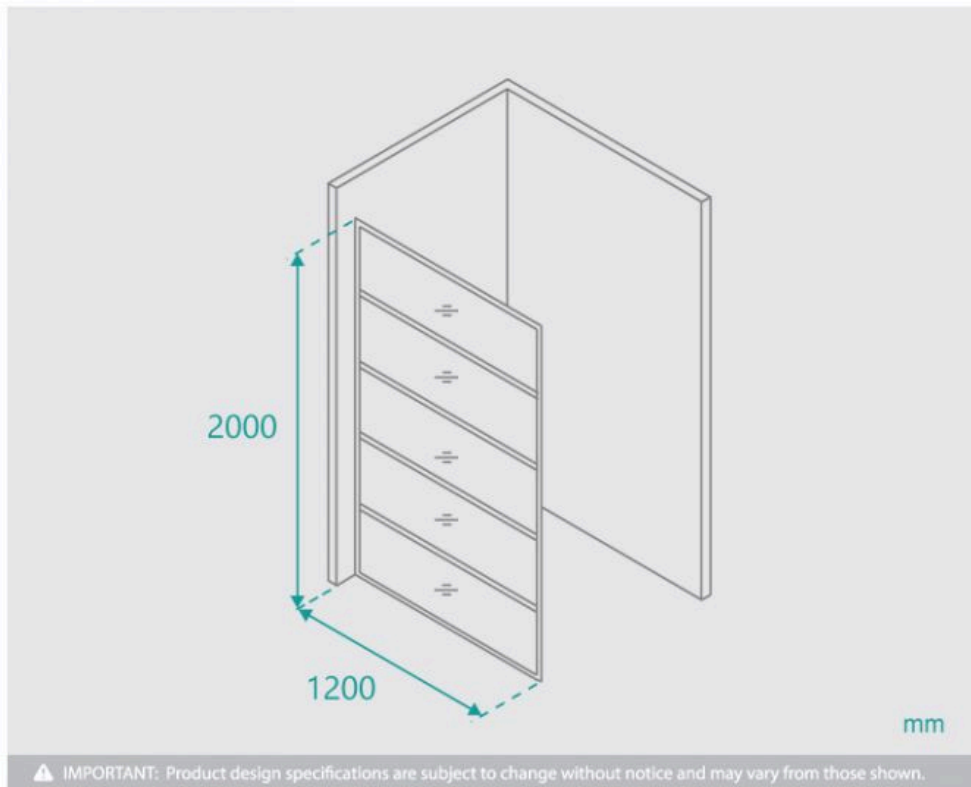

Long Island 1200 Grid Shower Panel

SKU#: S-2728

\$479.20

~~599~~

To Suit: Installation without a shower base
 Actual Size: 1200x2000mm
 Glass Thickness: 6mm Toughened Glass
 Screen Placement: As seen on picture or inverted
 Hardware: Stainless Steel Channel
 Frame: Frameless
 Certification: AS2208 Certificate
 Warranty: 7 Year Product Warranty

The Long Island shower panel is an excellent alternative for the bathroom, this glass screen is provided with a channel to give your bathroom the minimal streamlined modern look. The Long Island shower panel will be an easy to clean and a modern addition to your bathroom also giving the 5 star hotel feeling in your own home also at an affordable price. The screen panel provides you with a clear and ultra modern look. Made from 6mm toughened glass your shower not only has a clean finish, but is a good alternative to installing a complete enclosure. Adjustable support bar included- optional to use in installation for extra support.

Shower fittings shown in the photos are for illustration purposes only and are sold separately, add them to your order to complete your look.

 Long Island 1200 Shower Panel

| S-2728