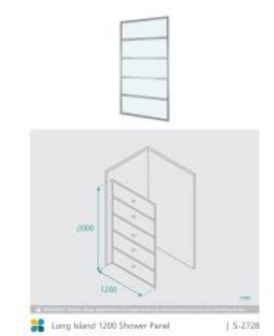

Long Island 1200 Grid Shower Panel

SKU#: S-2728

\$479.20

~~599~~

To Suit: Installation without a shower base
 Actual Size: 1200x2000mm
 Glass Thickness: 6mm Toughened Glass
 Screen Placement: As seen on picture or inverted
 Hardware: Stainless Steel Channel
 Frame: Frameless
 Certification: AS2208 Certificate
 Warranty: 7 Year Product Warranty

The Long Island shower panel is an excellent alternative for the bathroom, this glass screen is provided with a channel to give your bathroom the minimal streamlined modern look. The Long Island shower panel will be an easy to clean and a modern addition to your bathroom also giving the 5 star hotel feeling in your own home also at an affordable price. The screen panel provides you with a clear and ultra modern look. Made from 6mm toughened glass your shower not only has a clean finish, but is a good alternative to installing a complete enclosure. Adjustable support bar included- optional to use in installation for extra support.

Shower fittings shown in the photos are for illustration purposes only and are sold separately, add them to your order to complete your look.

 Long Island 1200 Shower Panel

| S-2728