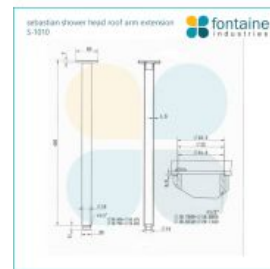

BLACKOUT SALE

Sebastian Square Shower Ceiling Arm Extended 450mm

SKU#: S-1010

\$55.20

~~\$69~~

Arm Length/Reach: 450mm
Arm Backplate Width: 60mm
Arm Backplate Height: 60mm
Construction: Brass
Finish: Chrome Finish
Accreditation: AU Standard
Warranty: 7 Year Product Warranty

The Sebastian shower arm in an extended design displays an air of luxury with its larger structure and chrome finish. Match with your desired shower head to complete the luxurious look.

View our store to find a matching shower head or vanity, unit, mirror, basin or tap for your bathroom and save on combined delivery.

See listing image for measurement specification.

sebastian shower head roof arm extension
S-1010