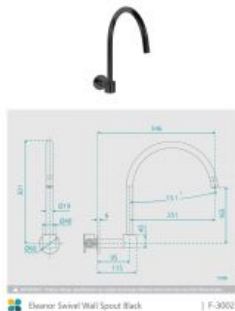

Eleanor Swivel Wall Spout Black

BLACKOUT
SALE

SKU#: F-3002

\$87.20

~~\$109~~

Total Height: 301mm

Spout Height: 165mm

Spout Length/Reach: 346mm

Construction: Brass

Finish: Matte Black

Accreditation: AU Standard, WELS 7.5L/Min 4 Star and Watermark

Warranty: 7 Year Product Warranty

The elegant design with its curve has been given an edge with its matte black finishing. This wall spout is both perfect and practical and will upgrade your sink. The swivel feature is especially appealing as it creates ease of access and use for the kitchen, laundry or basin sinks.

View our store to find a basin, mirror or our other accessories for your bathroom and save on combined delivery.

See listing image for measurement specification.

@thisgirlyy!

 Eleanor Swivel Wall Spout Black