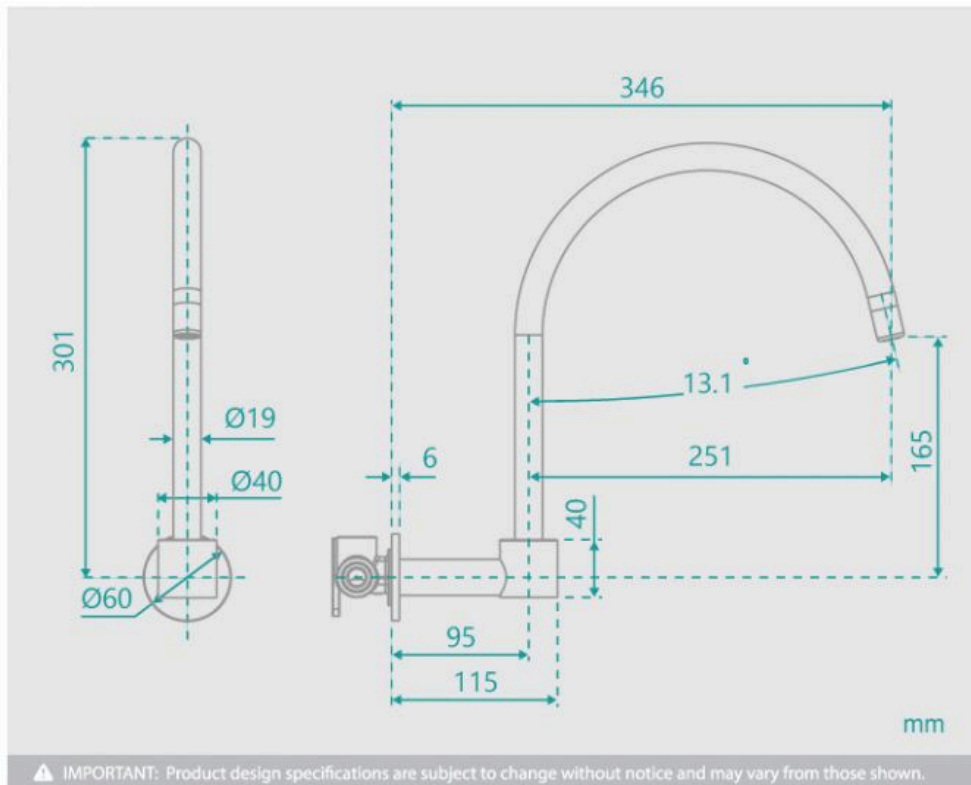

Eleanor Swivel Wall Spout Black

BLACKOUT
SALE

SKU#: F-3002

\$87.20

~~\$109~~

Total Height: 301mm

Spout Height: 165mm

Spout Length/Reach: 346mm

Construction: Brass

Finish: Matte Black

Accreditation: AU Standard, WELS 7.5L/Min 4 Star and Watermark

Warranty: 7 Year Product Warranty

The elegant design with its curve has been given an edge with its matte black finishing. This wall spout is both perfect and practical and will upgrade your sink. The swivel feature is especially appealing as it creates ease of access and use for the kitchen, laundry or basin sinks.

View our store to find a basin, mirror or our other accessories for your bathroom and save on combined delivery.

See listing image for measurement specification.

@thisgirlyy!

 Eleanor Swivel Wall Spout Black