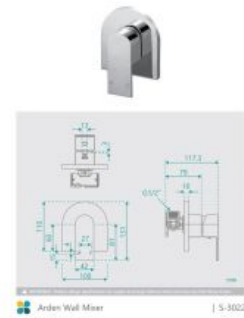

BLACKOUT SALE

Arden Wall Mixer

SKU#: S-3022

\$63.20

~~\$79~~

Backplate Height: 110mm x 100mm

Construction: Brass

Finish: Chrome Finish

View our store to find a matching tapware for your bathroom and save on combined delivery.

See listing image for measurement specification.

 Arden Wall Mixer

| S-3022