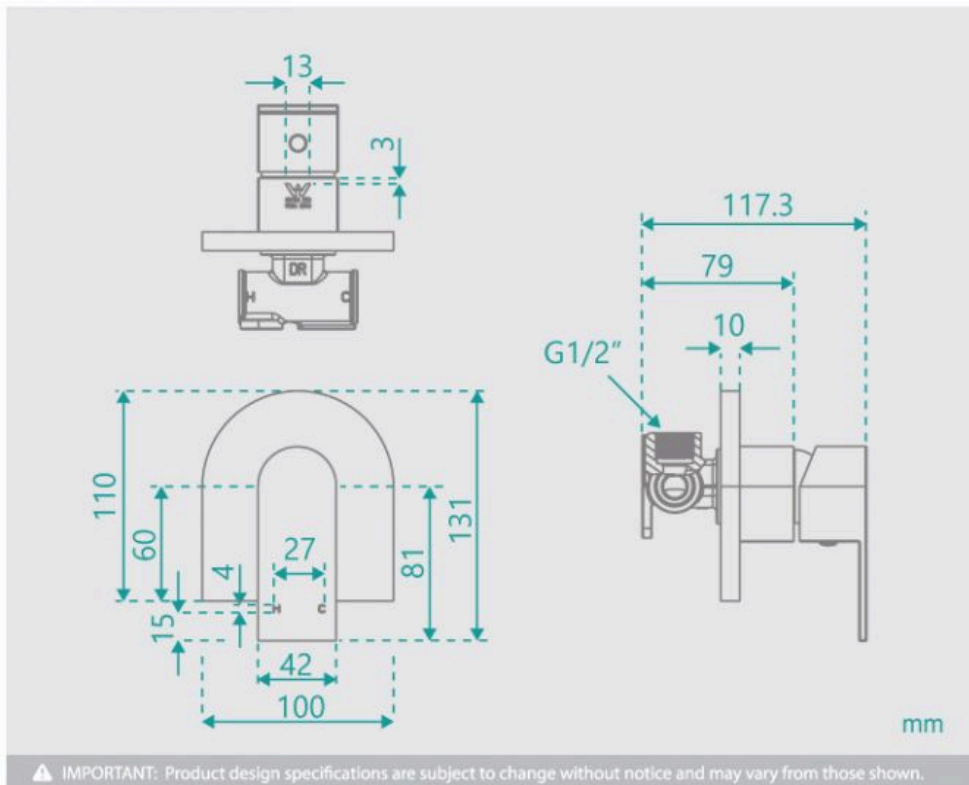

View our store to find a matching tapware for your bathroom and save on combined delivery.

See listing image for measurement specification.

 Arden Wall Mixer

| S-3022