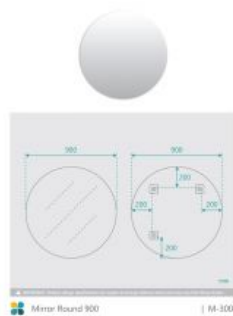

Mirror Round 900 | M-3006