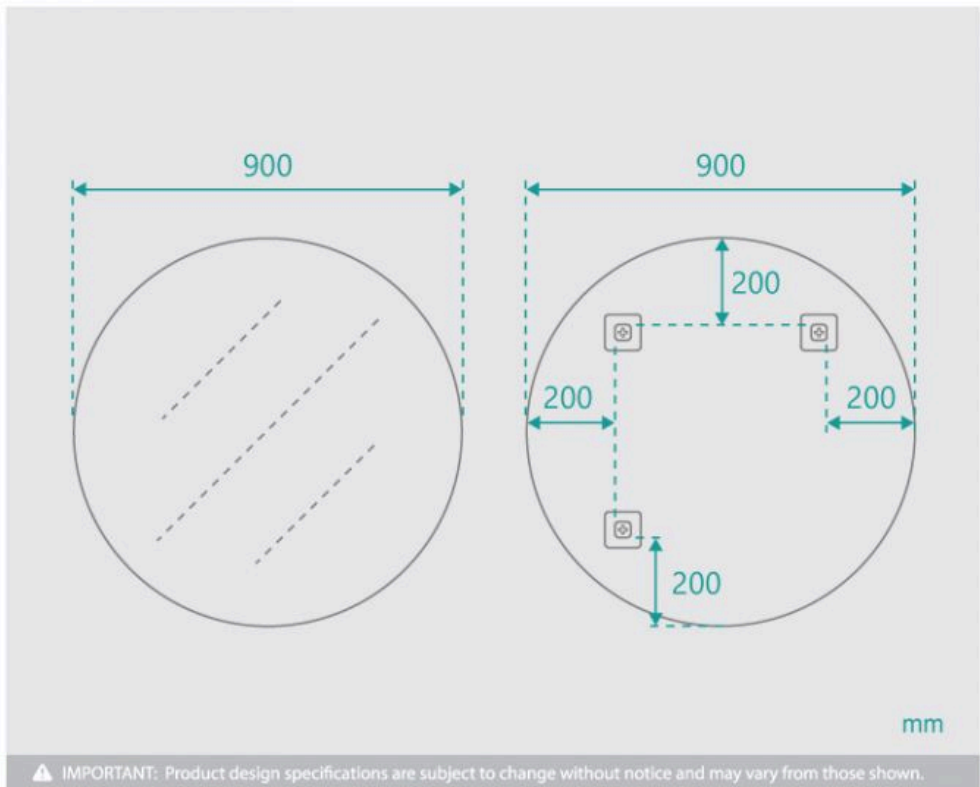

Mirror Round 900

| M-3006