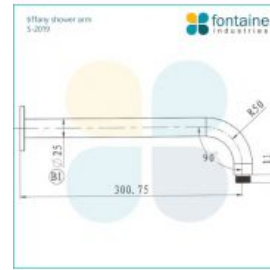

Tiffany Wall Shower Arm & Vera Shower Head Set

SKU#: S-2019 / S-2101

\$118.40

~~149~~

- Shower Head Diameter: 300mm
- Head Thickness: 2mm
- Total Head Height: 45mm
- Arm Length/Reach: 300.75mm
- Arm Backplate Height: 50mm
- Construction: Brass (With Stainless Steel Shower Head)
- Finish: Chrome Finish
- Accreditation: AU Standard, WELS 9L/min, 3 Star and Watermark
- WELS Registration: S09800
- Warranty: 7 Year Product Warranty

The Tiffany and Vera shower arm and head set is a design that encompasses modern elegance. With its curve design and round shower head, it will add a graceful element to your bathroom.

View our store to find a matching range or [shower screen](#), [vanity unit](#), [mirror](#), [basin](#) or [tap](#) for your bathroom and save on combined delivery.

See listing image for measurement specification.

Vera Round Shower Head

| S-2101