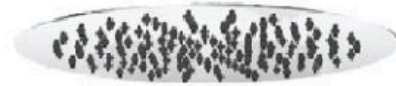

Tiffany Wall Shower Arm & Vera Shower Head Set

SKU#: S-2019 / S-2101

\$118.40

~~149~~

- Shower Head Diameter: 300mm
- Head Thickness: 2mm
- Total Head Height: 45mm
- Arm Length/Reach: 300.75mm
- Arm Backplate Height: 50mm
- Construction: Brass (With Stainless Steel Shower Head)
- Finish: Chrome Finish
- Accreditation: AU Standard, WELS 9L/min, 3 Star and Watermark
- WELS Registration: S09800
- Warranty: 7 Year Product Warranty

The Tiffany and Vera shower arm and head set is a design that encompasses modern elegance. With its curve design and round shower head, it will add a graceful element to your bathroom.

View our store to find a matching range or [shower screen](#), [vanity unit](#), [mirror](#), [basin](#) or [tap](#) for your bathroom and save on combined delivery.

See listing image for measurement specification.

Vera Round Shower Head

| S-2101