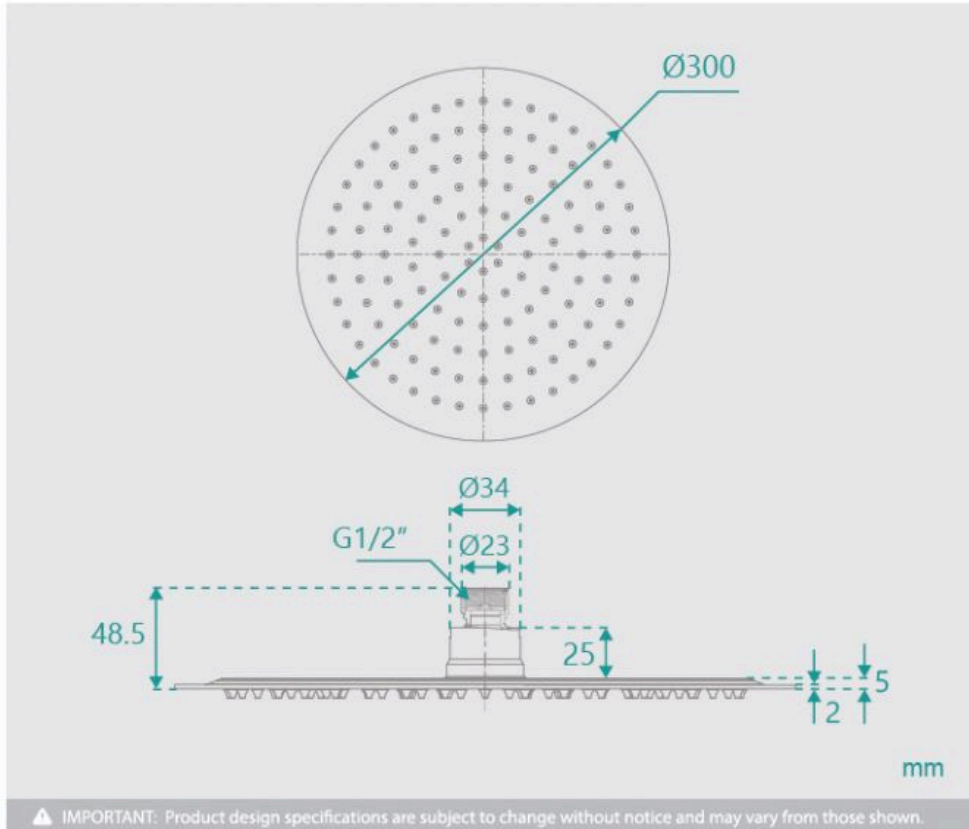

Tiffany Wall Shower Arm & Vera Shower Head Set

SKU#: S-2019 / S-2101

\$118.40

~~149~~

- Shower Head Diameter: 300mm
- Head Thickness: 2mm
- Total Head Height: 45mm
- Arm Length/Reach: 300.75mm
- Arm Backplate Height: 50mm
- Construction: Brass (With Stainless Steel Shower Head)
- Finish: Chrome Finish
- Accreditation: AU Standard, WELS 9L/min, 3 Star and Watermark
- WELS Registration: S09800
- Warranty: 7 Year Product Warranty

The Tiffany and Vera shower arm and head set is a design that encompasses modern elegance. With its curve design and round shower head, it will add a graceful element to your bathroom.

View our store to find a matching range or [shower screen](#), [vanity unit](#), [mirror](#), [basin](#) or [tap](#) for your bathroom and save on combined delivery.

See listing image for measurement specification.

Vera Round Shower Head

| S-2101