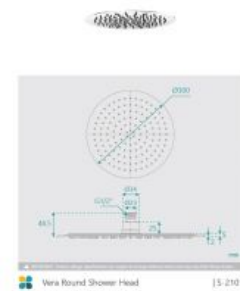

Tiffany Wall Shower Arm & Vera Shower Head Set

SKU#: S-2019 / S-2101

\$118.40

~~149~~

- Shower Head Diameter: 300mm
- Head Thickness: 2mm
- Total Head Height: 45mm
- Arm Length/Reach: 300.75mm
- Arm Backplate Height: 50mm
- Construction: Brass (With Stainless Steel Shower Head)
- Finish: Chrome Finish
- Accreditation: AU Standard, WELS 9L/min, 3 Star and Watermark
- WELS Registration: S09800
- Warranty: 7 Year Product Warranty

The Tiffany and Vera shower arm and head set is a design that encompasses modern elegance. With its curve design and round shower head, it will add a graceful element to your bathroom.

View our store to find a matching range or [shower screen](#), [vanity unit](#), [mirror](#), [basin](#) or [tap](#) for your bathroom and save on combined delivery.

See listing image for measurement specification.

Vera Round Shower Head

| S-2101