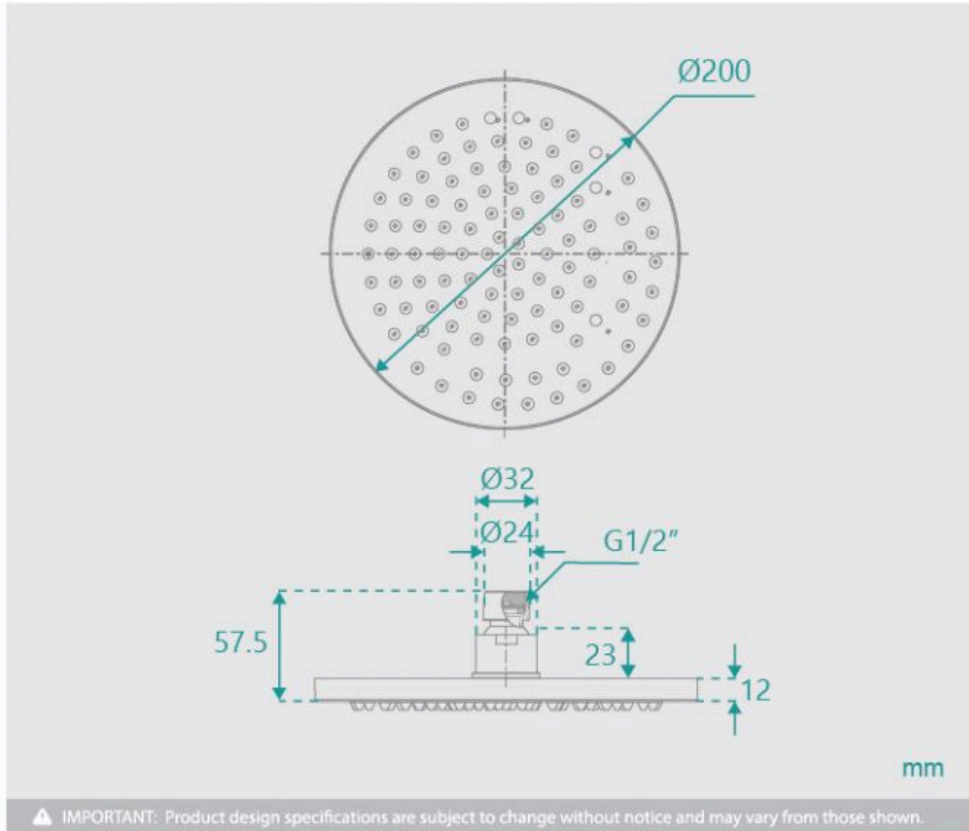

Tiffany Wall Shower Arm & Vivian Shower Head Set

SKU#: S-2019 / S-2008

\$100

~~125~~

Shower Head Size: 200mmx200mm

Head Height: 13mm

Total Head Height: 57mm

Arm Length/Reach: 300.75mm

Arm Backplate Height: 25mm

Construction: Brass

Finish: Chrome

Accreditation: AU Standard, WELS 9L/min, 3 Stars and Watermark

WELS Registration: S15002

Warranty: 7 Year Product Warranty

The Tiffany and Vivian shower arm head set is a budget friendly, yet stylish, addition to your design. Its curve features reinforce a smooth and calming state, perfect for your shower. The wall mount feature will inspire a hotel quality about your room.

View our store to find a matching range or shower screen, vanity unit, mirror, basin or tap for your bathroom and save on combined delivery.

See listing image for measurement specification.

Vivian Brass Round Shower Head