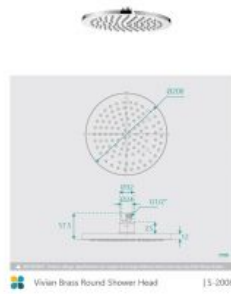

Tiffany Wall Shower Arm & Vivian Shower Head Set

SKU#: S-2019 / S-2008

\$100

~~125~~

Shower Head Size: 200mmx200mm

Head Height: 13mm

Total Head Height: 57mm

Arm Length/Reach: 300.75mm

Arm Backplate Height: 25mm

Construction: Brass

Finish: Chrome

Accreditation: AU Standard, WELS 9L/min, 3 Stars and Watermark

WELS Registration: S15002

Warranty: 7 Year Product Warranty

The Tiffany and Vivian shower arm head set is a budget friendly, yet stylish, addition to your design. Its curve features reinforce a smooth and calming state, perfect for your shower. The wall mount feature will inspire a hotel quality about your room.

View our store to find a matching range or shower screen, vanity unit, mirror, basin or tap for your bathroom and save on combined delivery.

See listing image for measurement specification.

Vivian Brass Round Shower Head