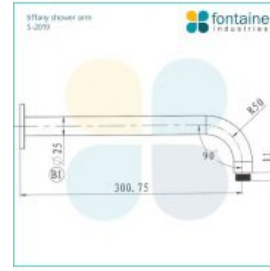

Tiffany Wall Shower Arm & Vivian Shower Head Set

SKU#: S-2019 / S-2008

\$100

~~125~~

Shower Head Size: 200mmx200mm

Head Height: 13mm

Total Head Height: 57mm

Arm Length/Reach: 300.75mm

Arm Backplate Height: 25mm

Construction: Brass

Finish: Chrome

Accreditation: AU Standard, WELS 9L/min, 3 Stars and Watermark

WELS Registration: S15002

Warranty: 7 Year Product Warranty

The Tiffany and Vivian shower arm head set is a budget friendly, yet stylish, addition to your design. Its curve features reinforce a smooth and calming state, perfect for your shower. The wall mount feature will inspire a hotel quality about your room.

View our store to find a matching range or shower screen, vanity unit, mirror, basin or tap for your bathroom and save on combined delivery.

See listing image for measurement specification.

Vivian Brass Round Shower Head