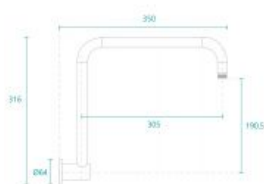

Eleanor Wall Gooseneck Shower Arm & Vivian Shower Head Set

SKU#: S-2004 / S-2008

\$141

Shower Head Size: 200mm
 Head Height: 13mm
 Total Head Height: 57mm
 Arm Length/Reach: 305mm
 Arm Backplate Height: 64mm
 Construction: Brass
 Finish: Chrome
 Accreditation: AU Standard, WELS 9L/min, 3 Star and Watermark
 WELS Registration: S15002
 Warranty: 7 Year Product Warranty

The Eleanor shower arm embraces a classic twist on a contemporary design. With smooth, sleek and curve 'goose neck' structure, its elegant flow will fit perfectly into your bathroom design. The gooseneck feature will add height to your shower, embodying a hotel feeling in your own home. Paired with the shower head, the Vivian will aid in luxury.

View our store to find a [matching range](#) or [vanity unit](#), [mirror](#), [basin](#) or [tap](#) for your bathroom and save on combined delivery.

See listing image for measurement specification.

Vivian Brass Round Shower Head