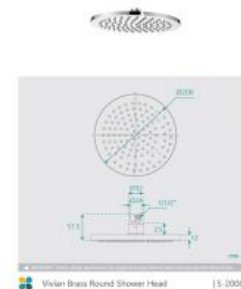

Eleanor Wall Gooseneck Shower Arm & Vivian Shower Head Set

SKU#: S-2004 / S-2008

\$141

Shower Head Size: 200mm
 Head Height: 13mm
 Total Head Height: 57mm
 Arm Length/Reach: 305mm
 Arm Backplate Height: 64mm
 Construction: Brass
 Finish: Chrome
 Accreditation: AU Standard, WELS 9L/min, 3 Star and Watermark
 WELS Registration: S15002
 Warranty: 7 Year Product Warranty

The Eleanor shower arm embraces a classic twist on a contemporary design. With smooth, sleek and curve 'goose neck' structure, its elegant flow will fit perfectly into your bathroom design. The gooseneck feature will add height to your shower, embodying a hotel feeling in your own home. Paired with the shower head, the Vivian will aid in luxury.

View our store to find a [matching range](#) or [vanity unit](#), [mirror](#), [basin](#) or [tap](#) for your bathroom and save on combined delivery.

See listing image for measurement specification.

Vivian Brass Round Shower Head