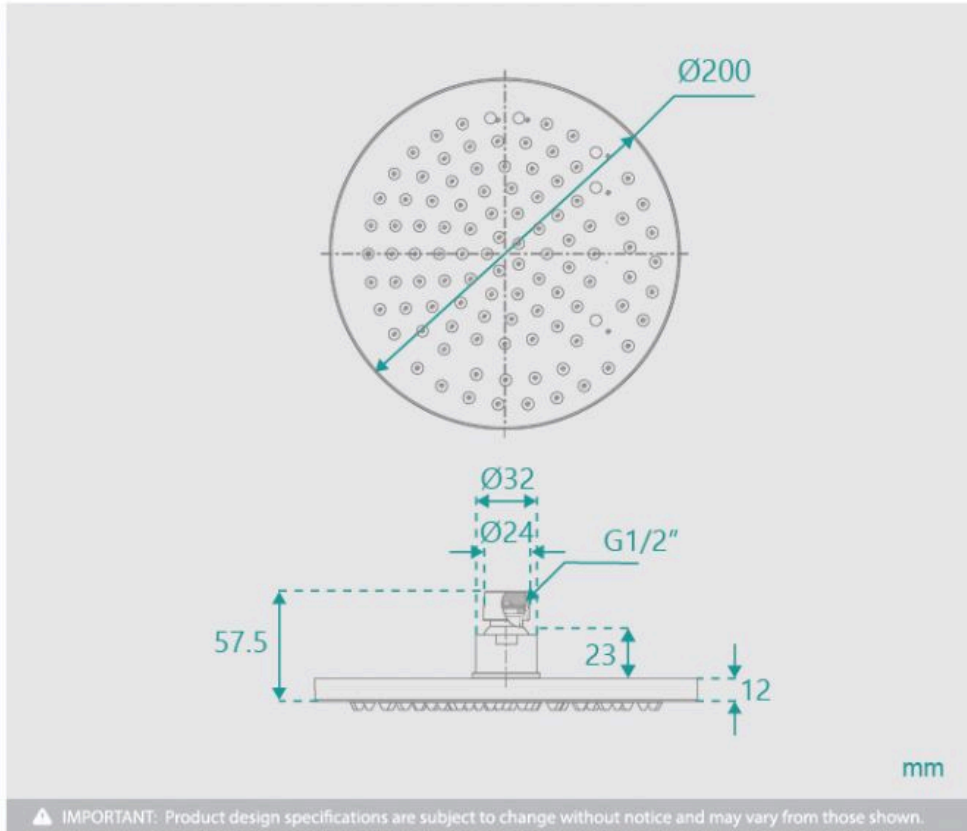

Eleanor Wall Gooseneck Shower Arm & Vivian Shower Head Set

SKU#: S-2004 / S-2008

\$141

Shower Head Size: 200mm
 Head Height: 13mm
 Total Head Height: 57mm
 Arm Length/Reach: 305mm
 Arm Backplate Height: 64mm
 Construction: Brass
 Finish: Chrome
 Accreditation: AU Standard, WELS 9L/min, 3 Star and Watermark
 WELS Registration: S15002
 Warranty: 7 Year Product Warranty

The Eleanor shower arm embraces a classic twist on a contemporary design. With smooth, sleek and curve 'goose neck' structure, its elegant flow will fit perfectly into your bathroom design. The gooseneck feature will add height to your shower, embodying a hotel feeling in your own home. Paired with the shower head, the Vivian will aid in luxury.

View our store to find a [matching range](#) or [vanity unit](#), [mirror](#), [basin](#) or [tap](#) for your bathroom and save on combined delivery.

See listing image for measurement specification.

Vivian Brass Round Shower Head