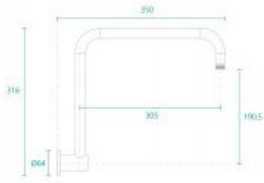

Eleanor Wall Gooseneck Shower Arm & Vera Shower Head Set

SKU#: S-2004 / S-2101

\$131.20

~~\$164~~

Shower Head Diameter: 300mm
 Head Thickness: 2mm
 Total Head Height: 45mm
 Arm Height: 316mm
 Arm Length/Reach: 350mm
 Arm Backplate Height: 64mm
 Construction: Brass (With Stainless Steel Shower Head)
 Finish: Chrome Finish
 Accreditation: AU Standard, WELS 9L/min, 3 Star and Watermark
 WELS Registration: S09800
 Warranty: 7 Year Product Warranty

This shower arm and head set embodies a hotel luxury in its design. The gooseneck feature adds height to your shower in a contemporary fashion whilst the Vera shower head, in its stylish larger make, will transform your bathroom experience. The curve and round goose neck model is a classic take on a modern design aspect.

View our store to find a matching range or [shower screen](#), [vanity unit](#), [mirror](#), [basin](#) or [tap](#) for your bathroom and save on combined delivery.

See listing image for measurement specification.

Vera Round Shower Head

| S-2101