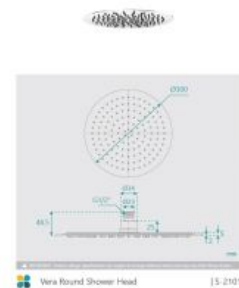

Eleanor Wall Gooseneck Shower Arm & Vera Shower Head Set

SKU#: S-2004 / S-2101

\$131.20

~~\$164~~

Shower Head Diameter: 300mm
 Head Thickness: 2mm
 Total Head Height: 45mm
 Arm Height: 316mm
 Arm Length/Reach: 350mm
 Arm Backplate Height: 64mm
 Construction: Brass (With Stainless Steel Shower Head)
 Finish: Chrome Finish
 Accreditation: AU Standard, WELS 9L/min, 3 Star and Watermark
 WELS Registration: S09800
 Warranty: 7 Year Product Warranty

This shower arm and head set embodies a hotel luxury in its design. The gooseneck feature adds height to your shower in a contemporary fashion whilst the Vera shower head, in its stylish larger make, will transform your bathroom experience. The curve and round goose neck model is a classic take on a modern design aspect.

View our store to find a matching range or [shower screen](#), [vanity unit](#), [mirror](#), [basin](#) or [tap](#) for your bathroom and save on combined delivery.

See listing image for measurement specification.

Vera Round Shower Head

| S-2101