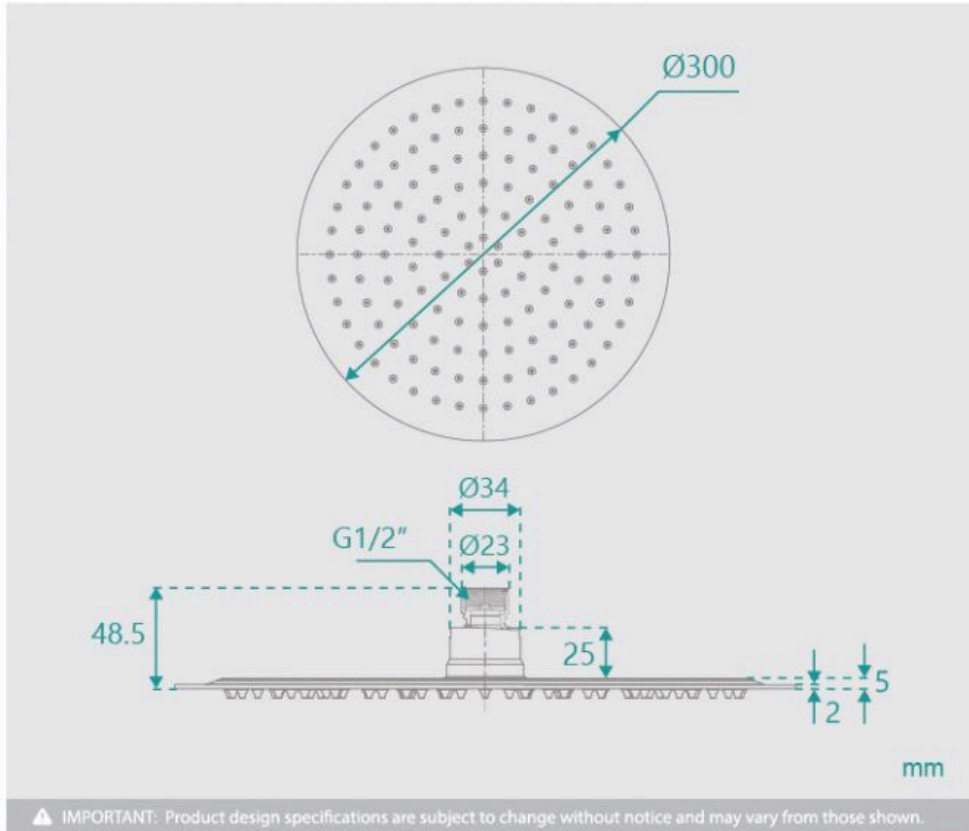

Eleanor Wall Gooseneck Shower Arm & Vera Shower Head Set

SKU#: S-2004 / S-2101

\$131.20

~~\$164~~

Shower Head Diameter: 300mm
 Head Thickness: 2mm
 Total Head Height: 45mm
 Arm Height: 316mm
 Arm Length/Reach: 350mm
 Arm Backplate Height: 64mm
 Construction: Brass (With Stainless Steel Shower Head)
 Finish: Chrome Finish
 Accreditation: AU Standard, WELS 9L/min, 3 Star and Watermark
 WELS Registration: S09800
 Warranty: 7 Year Product Warranty

This shower arm and head set embodies a hotel luxury in its design. The gooseneck feature adds height to your shower in a contemporary fashion whilst the Vera shower head, in its stylish larger make, will transform your bathroom experience. The curve and round goose neck model is a classic take on a modern design aspect.

View our store to find a matching range or [shower screen](#), [vanity unit](#), [mirror](#), [basin](#) or [tap](#) for your bathroom and save on combined delivery.

See listing image for measurement specification.

Vera Round Shower Head

| S-2101