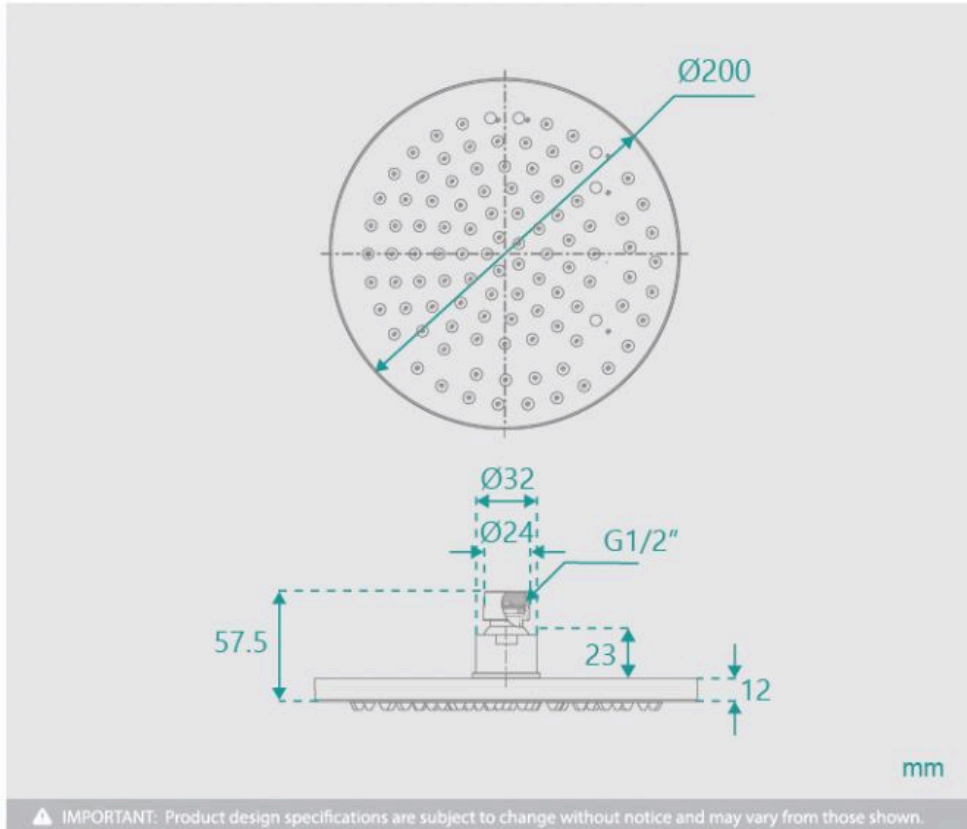

Eleanor Wall Shower Arm & Vivian Shower Head Set

SKU#: S-1003 / S-2008

\$121

Shower Head Size: 200mm
 Head Height: 13mm
 Total Head Height: 57mm
 Arm Length/Reach: 300mm
 Arm Backplate Width: 70mm
 Construction: Brass
 Finish: Chrome
 Accreditation: AU Standard, WELS 9L/min 3 Star and Watermark
 WELS Registration: S15002
 Warranty: 7 Year Product Warranty

The Eleanor and Vivian shower head set is a sleek design that will add a contemporary elegance to your shower. The chrome finish is enhanced by the rounded design of both shower elements and its wall mounted feature enhances the latest design trends.

View our store to find a matching range or shower screen, vanity unit, mirror, basin or tap for your bathroom and save on combined delivery.

See listing image for measurement specification.

Vivian Brass Round Shower Head