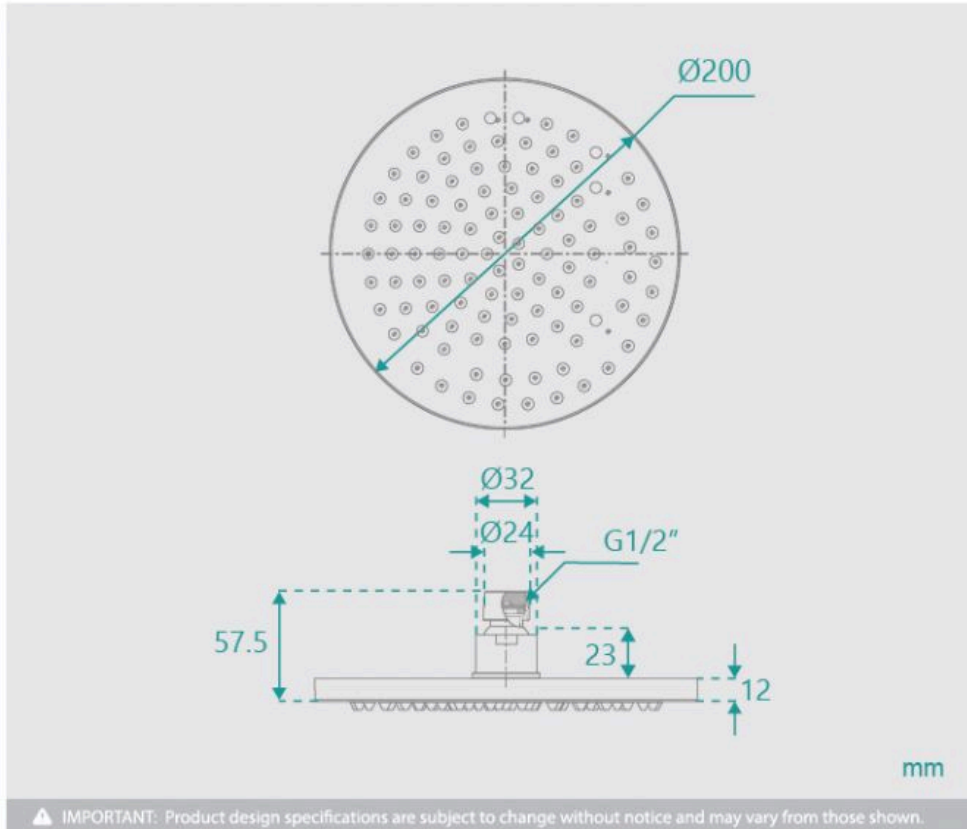

Eleanor Wall Shower Arm & Vivian Shower Head Set

SKU#: S-1003 / S-2008

\$96.80

~~121~~

Shower Head Size: 200mm
Head Height: 13mm
Total Head Height: 57mm
Arm Length/Reach: 300mm
Arm Backplate Width: 70mm
Construction: Brass
Finish: Chrome
Accreditation: AU Standard, WELS 9L/min 3 Star and Watermark
WELS Registration: S15002
Warranty: 7 Year Product Warranty

The Eleanor and Vivian shower head set is a sleek design that will add a contemporary elegance to your shower. The chrome finish is enhanced by the rounded design of both shower elements and its wall mounted feature enhances the latest design trends.

View our store to find a matching range or shower screen, vanity unit, mirror, basin or tap for your bathroom and save on combined delivery.

See listing image for measurement specification.

Vivian Brass Round Shower Head