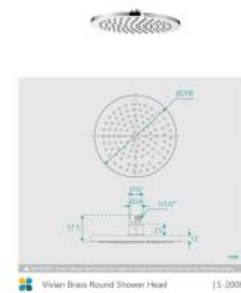

Eleanor Wall Shower Arm & Vivian Shower Head Set

SKU#: S-1003 / S-2008

\$102.85

~~121~~

Shower Head Size: 200mm
 Head Height: 13mm
 Total Head Height: 57mm
 Arm Length/Reach: 300mm
 Arm Backplate Width: 70mm
 Construction: Brass
 Finish: Chrome
 Accreditation: AU Standard, WELS 9L/min 3 Star and Watermark
 WELS Registration: S15002
 Warranty: 7 Year Product Warranty

The Eleanor and Vivian shower head set is a sleek design that will add a contemporary elegance to your shower. The chrome finish is enhanced by the rounded design of both shower elements and its wall mounted feature enhances the latest design trends.

View our store to find a matching range or shower screen, vanity unit, mirror, basin or tap for your bathroom and save on combined delivery.

See listing image for measurement specification.

Vivian Brass Round Shower Head