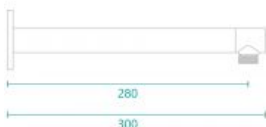

Eleanor Wall Shower Arm & Vivian Shower Head Set

SKU#: S-1003 / S-2008

$121

Shower Head Size: 200mm
Head Height: 13mm
Total Head Height: 57mm
Arm Length/Reach: 300mm
Arm Backplate Width: 70mm
Construction: Brass
Finish: Chrome
Accreditation: AU Standard, WELS 9L/min 3 Star and Watermark
WELS Registration: S15002
Warranty: 7 Year Product Warranty

The Eleanor and Vivian shower head set is a sleek design that will add a contemporary elegance to your shower. The chrome finish is enhanced by the rounded design of both shower elements and its wall mounted feature enhances the latest design trends.

View our store to find a matching range or shower screen, vanity unit, mirror, basin or tap for your bathroom and save on combined delivery.

See listing image for measurement specification.