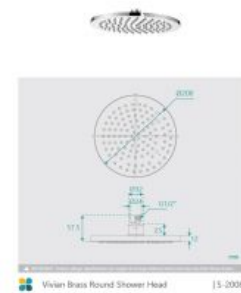

Eleanor Wall Shower Arm & Vivian Shower Head Set

SKU#: S-1003 / S-2008

\$96.80

~~121~~

Shower Head Size: 200mm
Head Height: 13mm
Total Head Height: 57mm
Arm Length/Reach: 300mm
Arm Backplate Width: 70mm
Construction: Brass
Finish: Chrome
Accreditation: AU Standard, WELS 9L/min 3 Star and Watermark
WELS Registration: S15002
Warranty: 7 Year Product Warranty

The Eleanor and Vivian shower head set is a sleek design that will add a contemporary elegance to your shower. The chrome finish is enhanced by the rounded design of both shower elements and its wall mounted feature enhances the latest design trends.

View our store to find a matching range or shower screen, vanity unit, mirror, basin or tap for your bathroom and save on combined delivery.

See listing image for measurement specification.

Vivian Brass Round Shower Head