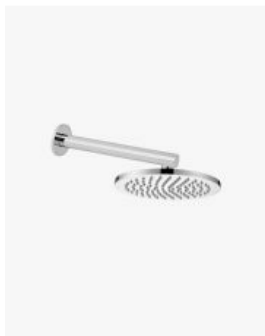

Eleanor Wall Shower Arm & Vivian Shower Head Set

SKU#: S-1003 / S-2008

\$102.85

~~121~~

Shower Head Size: 200mm
 Head Height: 13mm
 Total Head Height: 57mm
 Arm Length/Reach: 300mm
 Arm Backplate Width: 70mm
 Construction: Brass
 Finish: Chrome
 Accreditation: AU Standard, WELS 9L/min 3 Star and Watermark
 WELS Registration: S15002
 Warranty: 7 Year Product Warranty

The Eleanor and Vivian shower head set is a sleek design that will add a contemporary elegance to your shower. The chrome finish is enhanced by the rounded design of both shower elements and its wall mounted feature enhances the latest design trends.

View our store to find a matching range or shower screen, vanity unit, mirror, basin or tap for your bathroom and save on combined delivery.

See listing image for measurement specification.

Vivian Brass Round Shower Head