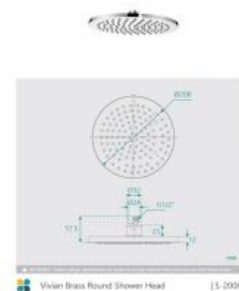

Eleanor Wall Shower Arm & Vivian Shower Head Set

SKU#: S-1003 / S-2008

\$121

Shower Head Size: 200mm
 Head Height: 13mm
 Total Head Height: 57mm
 Arm Length/Reach: 300mm
 Arm Backplate Width: 70mm
 Construction: Brass
 Finish: Chrome
 Accreditation: AU Standard, WELS 9L/min 3 Star and Watermark
 WELS Registration: S15002
 Warranty: 7 Year Product Warranty

The Eleanor and Vivian shower head set is a sleek design that will add a contemporary elegance to your shower. The chrome finish is enhanced by the rounded design of both shower elements and its wall mounted feature enhances the latest design trends.

View our store to find a matching range or shower screen, vanity unit, mirror, basin or tap for your bathroom and save on combined delivery.

See listing image for measurement specification.

Vivian Brass Round Shower Head