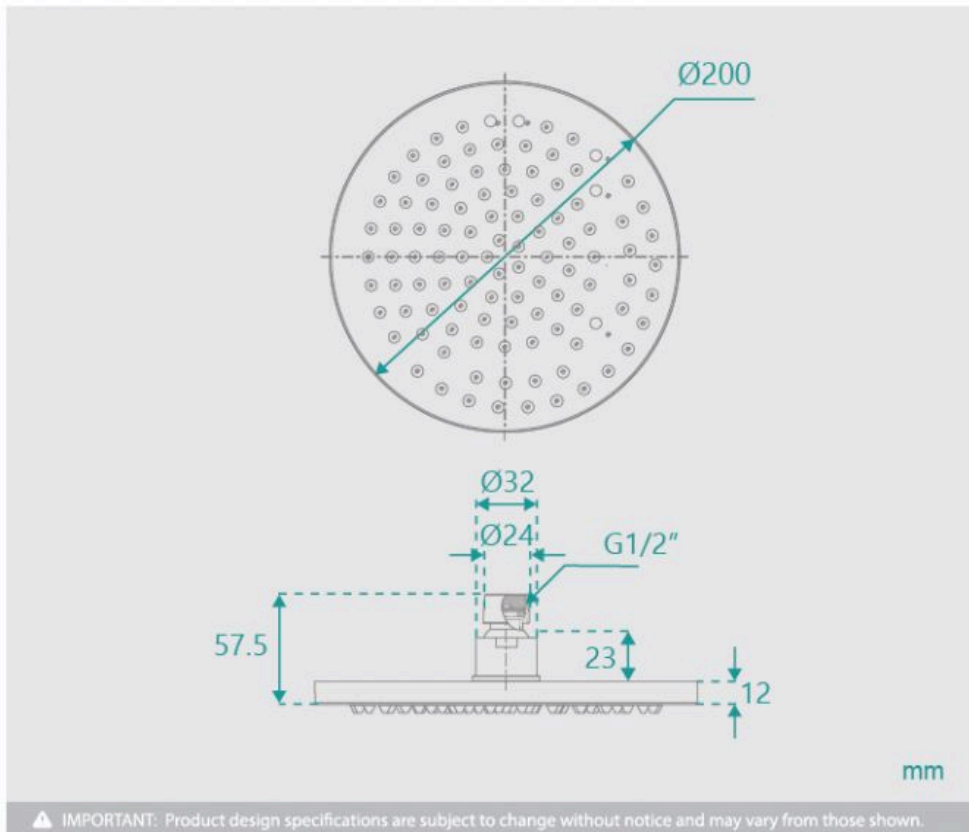

Eleanor Wall Shower Arm & Vivian Shower Head Set

SKU#: S-1003 / S-2008

\$102.85

~~121~~

Shower Head Size: 200mm
 Head Height: 13mm
 Total Head Height: 57mm
 Arm Length/Reach: 300mm
 Arm Backplate Width: 70mm
 Construction: Brass
 Finish: Chrome
 Accreditation: AU Standard, WELS 9L/min 3 Star and Watermark
 WELS Registration: S15002
 Warranty: 7 Year Product Warranty

The Eleanor and Vivian shower head set is a sleek design that will add a contemporary elegance to your shower. The chrome finish is enhanced by the rounded design of both shower elements and its wall mounted feature enhances the latest design trends.

View our store to find a matching range or shower screen, vanity unit, mirror, basin or tap for your bathroom and save on combined delivery.

See listing image for measurement specification.

Vivian Brass Round Shower Head