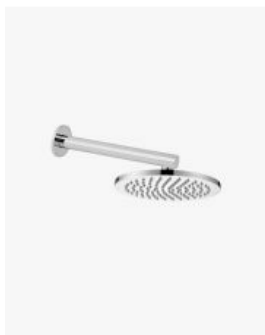

Eleanor Wall Shower Arm & Vivian Shower Head Set

SKU#: S-1003 / S-2008

\$121

Shower Head Size: 200mm
 Head Height: 13mm
 Total Head Height: 57mm
 Arm Length/Reach: 300mm
 Arm Backplate Width: 70mm
 Construction: Brass
 Finish: Chrome
 Accreditation: AU Standard, WELS 9L/min 3 Star and Watermark
 WELS Registration: S15002
 Warranty: 7 Year Product Warranty

The Eleanor and Vivian shower head set is a sleek design that will add a contemporary elegance to your shower. The chrome finish is enhanced by the rounded design of both shower elements and its wall mounted feature enhances the latest design trends.

View our store to find a matching range or shower screen, vanity unit, mirror, basin or tap for your bathroom and save on combined delivery.

See listing image for measurement specification.

Vivian Brass Round Shower Head