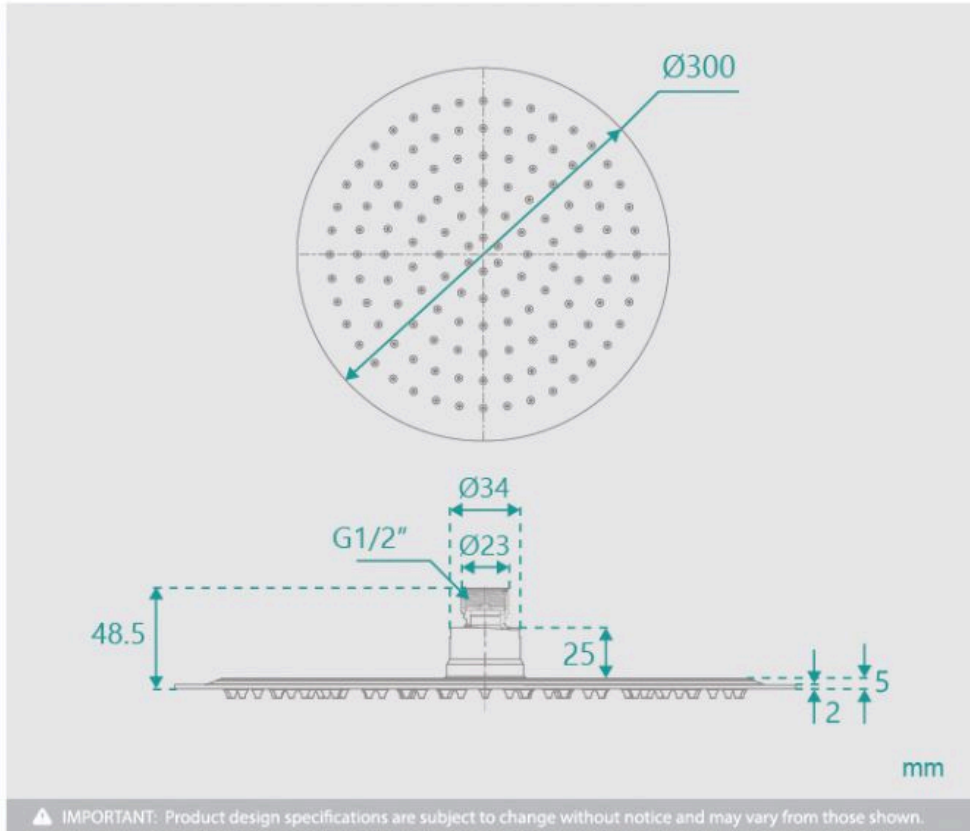

## Eleanor Wall Shower Arm & Vera Shower Head Set

SKU#: S-1003 / S-2101

**\$115.20**

~~\$144~~

Shower Head Diameter: 300mm  
 Head Thickness: 2mm  
 Total Head Height: 45mm  
 Arm Length/Reach: 280mm  
 Total Length: 300mm  
 Arm Backplate Width: 70mm  
 Construction: Brass (With Stainless Steel Shower Head)  
 Finish: Chrome Finish  
 Accreditation: AU Standard, WELS 9L/min, 3 Star and Watermark  
 WELS Registration: S09800  
 Warranty: 7 Year Product Warranty

With its rounded and smooth edges, the Eleanor and Vera shower head set embodies a hotel quality with its sleek design. The generously sized Vera shower head will elevate your bathroom with its lavish nature in a contemporary or traditional design.

View our store to find a matching range or [shower screen](#), [vanity unit](#), [mirror](#), [basin](#) or [tap](#) for your bathroom and save on combined delivery.

See listing image for measurement specification.

Vera Round Shower Head

| S-2101