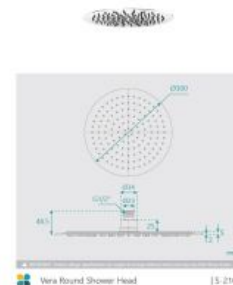

## Eleanor Wall Shower Arm & Vera Shower Head Set

SKU#: S-1003 / S-2101

**\$115.20**

~~\$144~~

Shower Head Diameter: 300mm  
 Head Thickness: 2mm  
 Total Head Height: 45mm  
 Arm Length/Reach: 280mm  
 Total Length: 300mm  
 Arm Backplate Width: 70mm  
 Construction: Brass (With Stainless Steel Shower Head)  
 Finish: Chrome Finish  
 Accreditation: AU Standard, WELS 9L/min, 3 Star and Watermark  
 WELS Registration: S09800  
 Warranty: 7 Year Product Warranty

With its rounded and smooth edges, the Eleanor and Vera shower head set embodies a hotel quality with its sleek design. The generously sized Vera shower head will elevate your bathroom with its lavish nature in a contemporary or traditional design.

View our store to find a matching range or [shower screen](#), [vanity unit](#), [mirror](#), [basin](#) or [tap](#) for your bathroom and save on combined delivery.

See listing image for measurement specification.

Vera Round Shower Head

| S-2101