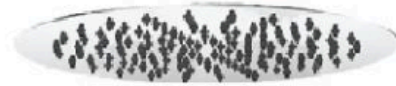

## Eleanor Wall Shower Arm & Vera Shower Head Set

SKU#: S-1003 / S-2101

**\$115.20**

~~\$144~~

Shower Head Diameter: 300mm  
 Head Thickness: 2mm  
 Total Head Height: 45mm  
 Arm Length/Reach: 280mm  
 Total Length: 300mm  
 Arm Backplate Width: 70mm  
 Construction: Brass (With Stainless Steel Shower Head)  
 Finish: Chrome Finish  
 Accreditation: AU Standard, WELS 9L/min, 3 Star and Watermark  
 WELS Registration: S09800  
 Warranty: 7 Year Product Warranty

With its rounded and smooth edges, the Eleanor and Vera shower head set embodies a hotel quality with its sleek design. The generously sized Vera shower head will elevate your bathroom with its lavish nature in a contemporary or traditional design.

Vera Round Shower Head

| S-2101