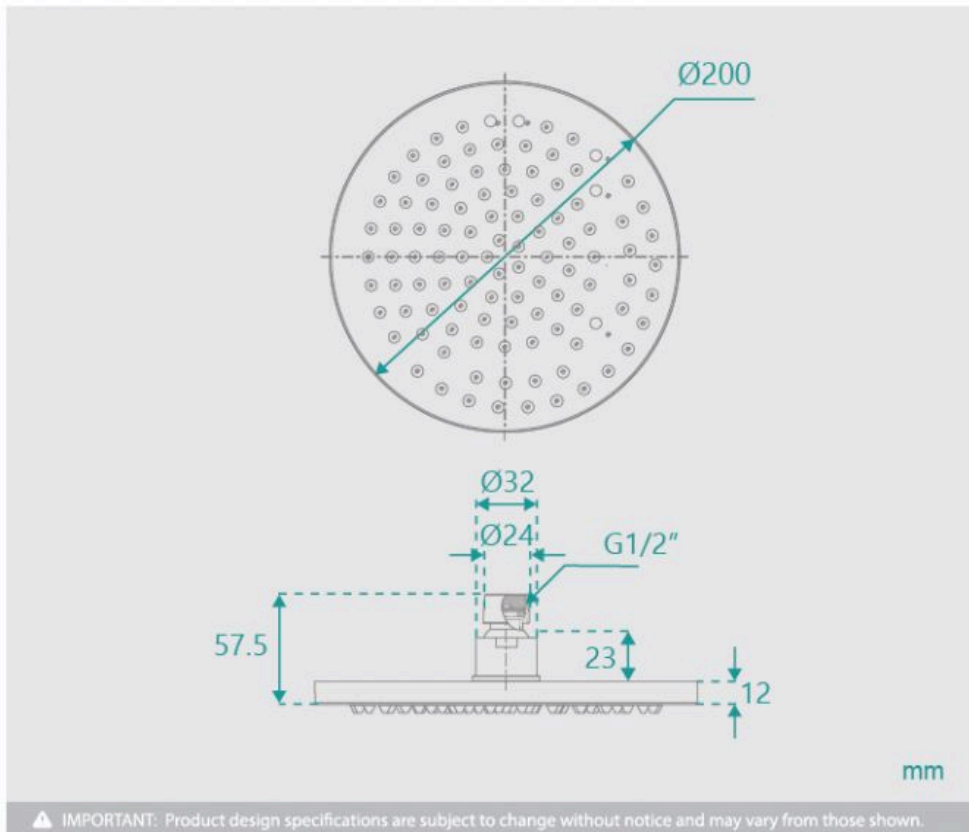

Eleanor Ceiling Shower Arm & Vivian Shower Head Set

SKU#: S-1006 / S-2008

\$96.80

~~121~~

Shower Head Size: 200mm
 Head Height: 13mm
 Total Head Height: 57mm
 Arm Length/Reach: 300mm
 Arm Backplate Width: 60mm
 Construction: Brass
 Finish: Chrome
 Accreditation: AU Standard, WELS 9L/min, 3 Star and Watermark
 WELS Registration: S15002
 Warranty: 7 Year Product Warranty

The Eleanor and Vivian shower head set is revolutionised by the ceiling design element. Transform your bathroom in to a hotel quality room with the ceiling shower arm and the design of the Vivian. With its rounded edges and chrome finish, this set adds to a contemporary and modern bathroom renovation.

View our store to find a matching range or shower screen, vanity unit, mirror, basin or tap for your bathroom and save on combined delivery.

See listing image for measurement specification.

Vivian Brass Round Shower Head