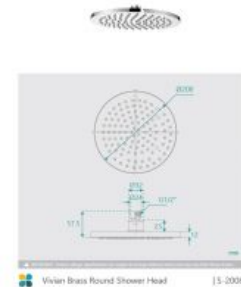

Eleanor Ceiling Shower Arm & Vivian Shower Head Set

SKU#: S-1006 / S-2008

\$96.80

~~121~~

Shower Head Size: 200mm
 Head Height: 13mm
 Total Head Height: 57mm
 Arm Length/Reach: 300mm
 Arm Backplate Width: 60mm
 Construction: Brass
 Finish: Chrome
 Accreditation: AU Standard, WELS 9L/min, 3 Star and Watermark
 WELS Registration: S15002
 Warranty: 7 Year Product Warranty

The Eleanor and Vivian shower head set is revolutionised by the ceiling design element. Transform your bathroom in to a hotel quality room with the ceiling shower arm and the design of the Vivian. With its rounded edges and chrome finish, this set adds to a contemporary and modern bathroom renovation.

View our store to find a matching range or shower screen, vanity unit, mirror, basin or tap for your bathroom and save on combined delivery.

See listing image for measurement specification.

Vivian Brass Round Shower Head