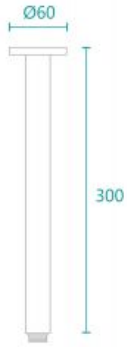

Eleanor Ceiling Shower Arm & Vivian Shower Head Set

SKU#: S-1006 / S-2008

\$96.80

~~121~~

Shower Head Size: 200mm
 Head Height: 13mm
 Total Head Height: 57mm
 Arm Length/Reach: 300mm
 Arm Backplate Width: 60mm
 Construction: Brass
 Finish: Chrome
 Accreditation: AU Standard, WELS 9L/min, 3 Star and Watermark
 WELS Registration: S15002
 Warranty: 7 Year Product Warranty

The Eleanor and Vivian shower head set is revolutionised by the ceiling design element. Transform your bathroom in to a hotel quality room with the ceiling shower arm and the design of the Vivian. With its rounded edges and chrome finish, this set adds to a contemporary and modern bathroom renovation.

View our store to find a matching range or shower screen, vanity unit, mirror, basin or tap for your bathroom and save on combined delivery.

See listing image for measurement specification.

Vivian Brass Round Shower Head