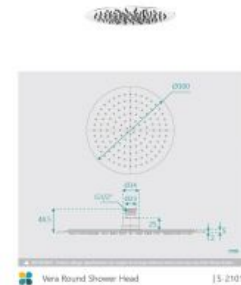

Eleanor Ceiling Shower Arm & Vera Shower Head Set

SKU#: S-1006 / S-2101

$115.20

~~$144~~

Shower Head Diameter: 300mm

Head Thickness: 2mm

Total Head Height: 45mm

Arm Length/Reach: 300mm

Arm Backplate Width: 60mm

Construction: Brass (With Stainless Steel Shower Head)

Finish: Chrome Finish

Accreditation: AU Standard, WELS 9L/min, 3 Star and Watermark

WELS Registration: S09800

Warranty: 7 Year Product Warranty

Add luxury to your bathroom with this shower arm and head set between the Eleanor and Vera. The soft edges of the Eleanor will embody an elegance to your shower, whilst the Vera, in its sleek and thin make, transforms a classic design into a modern juxtaposition.

View our store to find a matching range or [shower screen](#), [vanity unit](#), [mirror](#), [basin](#) or [tap](#) for your bathroom and save on combined delivery.

See listing image for measurement specification.