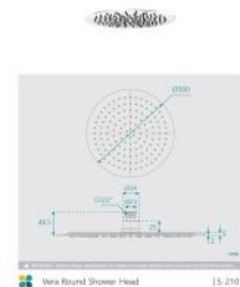

Eleanor Ceiling Shower Arm & Vera Shower Head Set

SKU#: S-1006 / S-2101

\$144

Shower Head Diameter: 300mm
 Head Thickness: 2mm
 Total Head Height: 45mm
 Arm Length/Reach: 300mm
 Arm Backplate Width: 60mm
 Construction: Brass (With Stainless Steel Shower Head)
 Finish: Chrome Finish
 Accreditation: AU Standard, WELS 9L/min, 3 Star and Watermark
 WELS Registration: S09800
 Warranty: 7 Year Product Warranty

Add luxury to your bathroom with this shower arm and head set between the Eleanor and Vera. The soft edges of the Eleanor will embody an elegance to your shower, whilst the Vera, in its sleek and thin make, transforms a classic design into a modern juxtaposition.

View our store to find a matching range or [shower screen](#), [vanity unit](#), [mirror](#), [basin](#) or [tap](#) for your bathroom and save on combined delivery.

See listing image for measurement specification.

Vera Round Shower Head

| S-2101