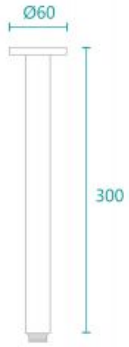

Eleanor Ceiling Shower Arm & Vera Shower Head Set

SKU#: S-1006 / S-2101

\$144

Shower Head Diameter: 300mm
 Head Thickness: 2mm
 Total Head Height: 45mm
 Arm Length/Reach: 300mm
 Arm Backplate Width: 60mm
 Construction: Brass (With Stainless Steel Shower Head)
 Finish: Chrome Finish
 Accreditation: AU Standard, WELS 9L/min, 3 Star and Watermark
 WELS Registration: S09800
 Warranty: 7 Year Product Warranty

Add luxury to your bathroom with this shower arm and head set between the Eleanor and Vera. The soft edges of the Eleanor will embody an elegance to your shower, whilst the Vera, in its sleek and thin make, transforms a classic design into a modern juxtaposition.

View our store to find a matching range or [shower screen](#), [vanity unit](#), [mirror](#), [basin](#) or [tap](#) for your bathroom and save on combined delivery.

See listing image for measurement specification.

Vera Round Shower Head

| S-2101