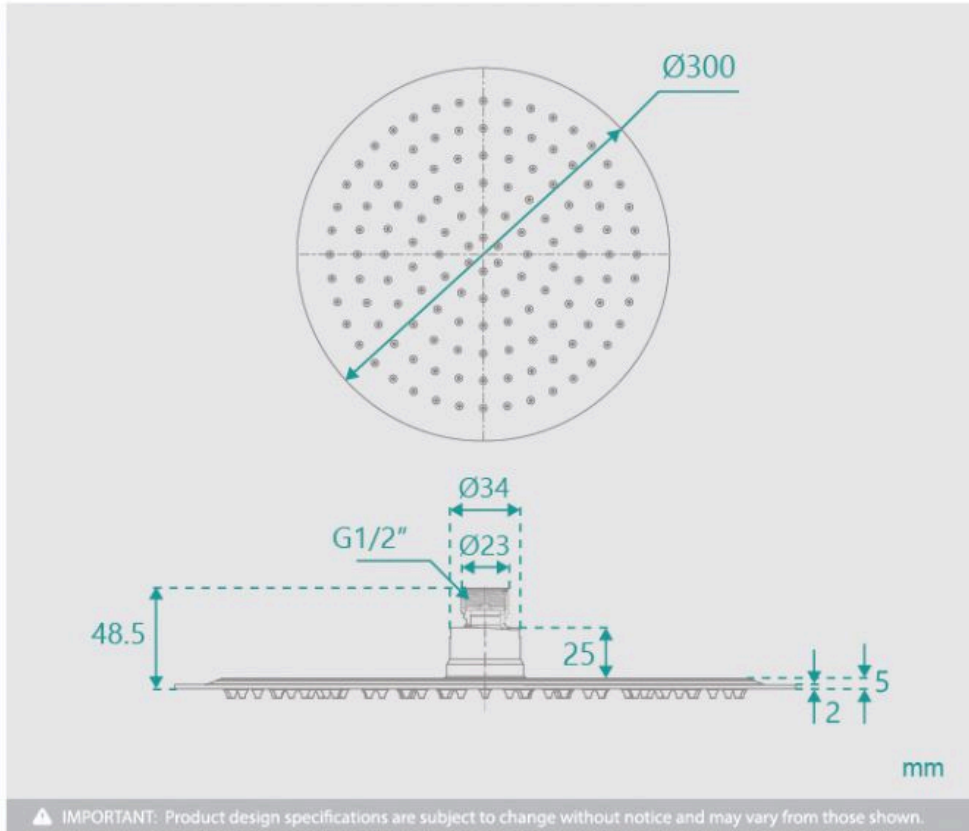

Eleanor Ceiling Shower Arm & Vera Shower Head Set

SKU#: S-1006 / S-2101

\$144

Shower Head Diameter: 300mm
 Head Thickness: 2mm
 Total Head Height: 45mm
 Arm Length/Reach: 300mm
 Arm Backplate Width: 60mm
 Construction: Brass (With Stainless Steel Shower Head)
 Finish: Chrome Finish
 Accreditation: AU Standard, WELS 9L/min, 3 Star and Watermark
 WELS Registration: S09800
 Warranty: 7 Year Product Warranty

Add luxury to your bathroom with this shower arm and head set between the Eleanor and Vera. The soft edges of the Eleanor will embody an elegance to your shower, whilst the Vera, in its sleek and thin make, transforms a classic design into a modern juxtaposition.

View our store to find a matching range or [shower screen](#), [vanity unit](#), [mirror](#), [basin](#) or [tap](#) for your bathroom and save on combined delivery.

See listing image for measurement specification.

Vera Round Shower Head

| S-2101