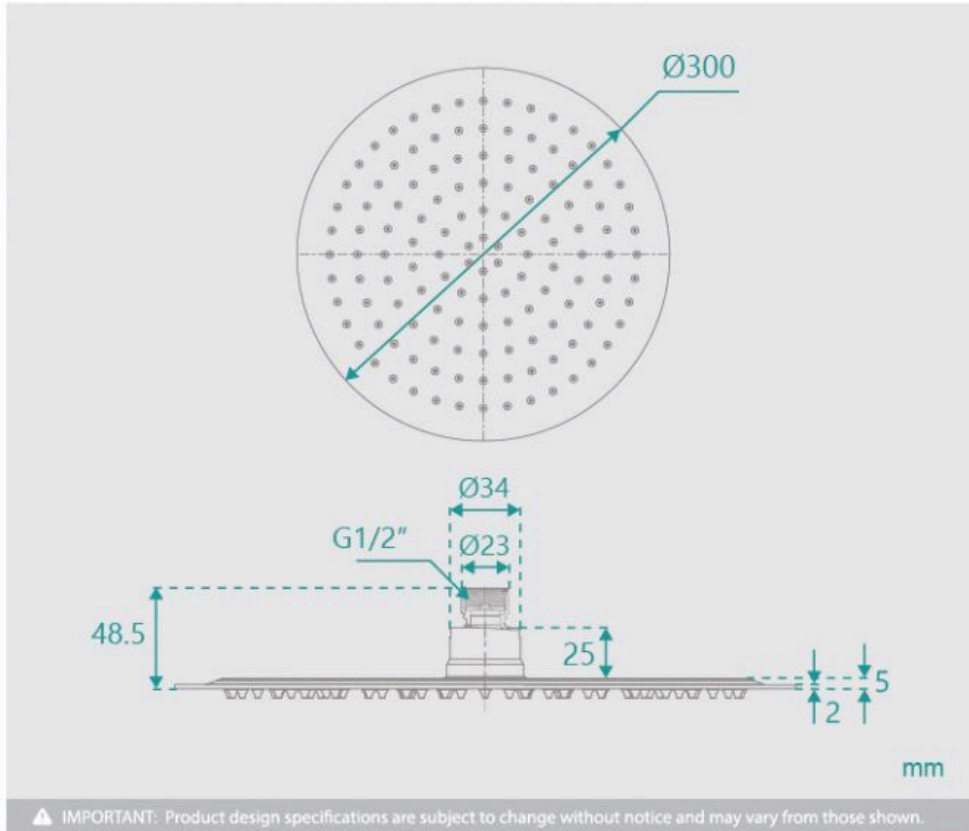

Eleanor Ceiling Shower Arm & Vera Shower Head Set

SKU#: S-1006 / S-2101

\$115.20

~~\$144~~

Shower Head Diameter: 300mm

Head Thickness: 2mm

Total Head Height: 45mm

Arm Length/Reach: 300mm

Arm Backplate Width: 60mm

Construction: Brass (With Stainless Steel Shower Head)

Finish: Chrome Finish

Accreditation: AU Standard, WELS 9L/min, 3 Star and Watermark

WELS Registration: S09800

Warranty: 7 Year Product Warranty

Add luxury to your bathroom with this shower arm and head set between the Eleanor and Vera. The soft edges of the Eleanor will embody an elegance to your shower, whilst the Vera, in its sleek and thin make, transforms a classic design into a modern juxtaposition.

Vera Round Shower Head

| S-2101