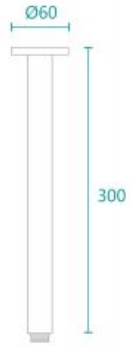

Eleanor Ceiling Shower Arm & Vera Shower Head Set

SKU#: S-1006 / S-2101

\$115.20

~~\$144~~

Shower Head Diameter: 300mm

Head Thickness: 2mm

Total Head Height: 45mm

Arm Length/Reach: 300mm

Arm Backplate Width: 60mm

Construction: Brass (With Stainless Steel Shower Head)

Finish: Chrome Finish

Accreditation: AU Standard, WELS 9L/min, 3 Star and Watermark

WELS Registration: S09800

Warranty: 7 Year Product Warranty

Add luxury to your bathroom with this shower arm and head set between the Eleanor and Vera. The soft edges of the Eleanor will embody an elegance to your shower, whilst the Vera, in its sleek and thin make, transforms a classic design into a modern juxtaposition.

Vera Round Shower Head

| S-2101