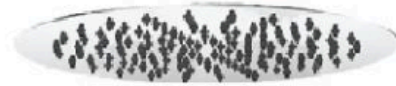

Eleanor Ceiling Shower Arm & Vera Shower Head Set

SKU#: S-1006 / S-2101

\$115.20

~~\$144~~

Shower Head Diameter: 300mm

Head Thickness: 2mm

Total Head Height: 45mm

Arm Length/Reach: 300mm

Arm Backplate Width: 60mm

Construction: Brass (With Stainless Steel Shower Head)

Finish: Chrome Finish

Accreditation: AU Standard, WELS 9L/min, 3 Star and Watermark

WELS Registration: S09800

Warranty: 7 Year Product Warranty

Add luxury to your bathroom with this shower arm and head set between the Eleanor and Vera. The soft edges of the Eleanor will embody an elegance to your shower, whilst the Vera, in its sleek and thin make, transforms a classic design into a modern juxtaposition.

Vera Round Shower Head

| S-2101