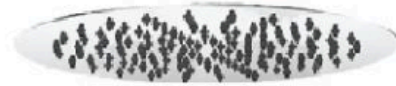

Eleanor Ceiling Shower Arm & Vera Shower Head Set

SKU#: S-1006 / S-2101

\$144

Shower Head Diameter: 300mm
 Head Thickness: 2mm
 Total Head Height: 45mm
 Arm Length/Reach: 300mm
 Arm Backplate Width: 60mm
 Construction: Brass (With Stainless Steel Shower Head)
 Finish: Chrome Finish
 Accreditation: AU Standard, WELS 9L/min, 3 Star and Watermark
 WELS Registration: S09800
 Warranty: 7 Year Product Warranty

Add luxury to your bathroom with this shower arm and head set between the Eleanor and Vera. The soft edges of the Eleanor will embody an elegance to your shower, whilst the Vera, in its sleek and thin make, transforms a classic design into a modern juxtaposition.

Vera Round Shower Head

| S-2101