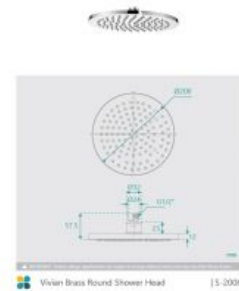

Eleanor Ceiling Shower Arm Extended & Vivian Shower Head Set

SKU#: S-1011 / S-2008

\$112.80

~~144~~

Shower Head Size: 200mm
 Head Height: 13mm
 Total Head Height: 57mm
 Arm Length/Reach: 450mm
 Arm Backplate Width: 60mm
 Construction: Brass
 Finish: Chrome
 Accreditation: AU Standard, WELS 9L/min, 3 Star and Watermark
 WELS Registration: S15002
 Warranty: 7 Year Product Warranty

The Eleanor 450mm extended shower arm and the Vivan shower head are the perfect set for a classic and traditional shower design with a twist. The ceiling shower arm feature transforms your bathroom to add more luxury, but the soft and round edges keep a traditional element to the design. The Vivian shower head will also add luxury with its larger size and make it feel like hotel standards.

View our store to find a matching range or shower screen, vanity unit, mirror, basin or tap for your bathroom and save on combined delivery.

See listing image for measurement specification.

Vivian Brass Round Shower Head