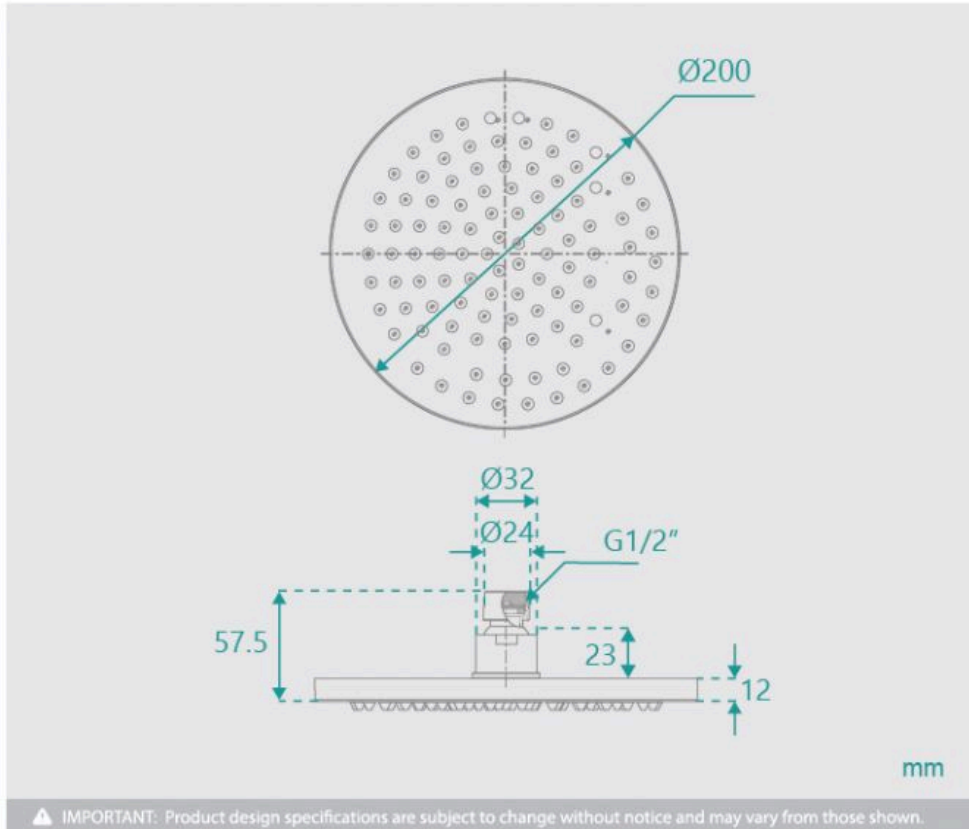

Eleanor Ceiling Shower Arm Extended & Vivian Shower Head Set

SKU#: S-1011 / S-2008

\$112.80

~~144~~

Shower Head Size: 200mm
 Head Height: 13mm
 Total Head Height: 57mm
 Arm Length/Reach: 450mm
 Arm Backplate Width: 60mm
 Construction: Brass
 Finish: Chrome
 Accreditation: AU Standard, WELS 9L/min, 3 Star and Watermark
 WELS Registration: S15002
 Warranty: 7 Year Product Warranty

The Eleanor 450mm extended shower arm and the Vivan shower head are the perfect set for a classic and traditional shower design with a twist. The ceiling shower arm feature transforms your bathroom to add more luxury, but the soft and round edges keep a traditional element to the design. The Vivian shower head will also add luxury with its larger size and make it feel like hotel standards.

View our store to find a matching range or shower screen, vanity unit, mirror, basin or tap for your bathroom and save on combined delivery.

See listing image for measurement specification.

Vivian Brass Round Shower Head