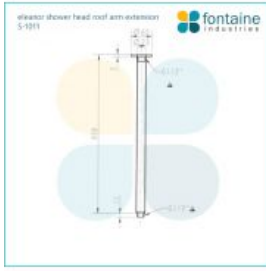

Eleanor Ceiling Shower Arm Extended & Vivian Shower Head Set

SKU#: S-1011 / S-2008

\$112.80

~~144~~

Shower Head Size: 200mm
 Head Height: 13mm
 Total Head Height: 57mm
 Arm Length/Reach: 450mm
 Arm Backplate Width: 60mm
 Construction: Brass
 Finish: Chrome
 Accreditation: AU Standard, WELS 9L/min, 3 Star and Watermark
 WELS Registration: S15002
 Warranty: 7 Year Product Warranty

The Eleanor 450mm extended shower arm and the Vivan shower head are the perfect set for a classic and traditional shower design with a twist. The ceiling shower arm feature transforms your bathroom to add more luxury, but the soft and round edges keep a traditional element to the design. The Vivian shower head will also add luxury with its larger size and make it feel like hotel standards.

View our store to find a matching range or shower screen, vanity unit, mirror, basin or tap for your bathroom and save on combined delivery.

See listing image for measurement specification.

Vivian Brass Round Shower Head