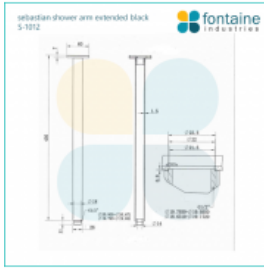

Sebastian Ceiling Shower Arm Extended & Quentin Shower Head Set Black

SKU#: S-1012 / S-2013

\$184

~~\$220~~

Shower Head Size: 200mm
 Head Height: 10mm
 Total Head Height: 56mm
 Arm Length/Reach: 450mm
 Arm Backplate Width: 60mm
 Construction: Brass
 Finish: Matte Black
 Accreditation: AU Standard, WELS 9L/min, 3 Star and Watermark
 WELS Registration: S14997
 Warranty: 7 Year Product Warranty

This contemporary and geometric design of the extended 450mm ceiling shower arm from Sebastian will add a statement to your bathroom. The modern matte black finish to the set adds a richness to your room. Paired with the Quentin square shower head, this duo will embody innovation to your bathroom design.

View our store to find a matching range or shower screen, vanity unit, mirror, basin or tap for your bathroom and save on combined delivery.

See listing image for measurement specification.

quentin shower head black
S-2013