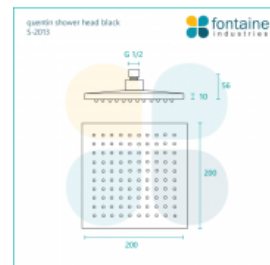

Sebastian Ceiling Shower Arm Extended & Quentin Shower Head Set Black

SKU#: S-1012 / S-2013

\$184

~~\$220~~

Shower Head Size: 200mm
 Head Height: 10mm
 Total Head Height: 56mm
 Arm Length/Reach: 450mm
 Arm Backplate Width: 60mm
 Construction: Brass
 Finish: Matte Black
 Accreditation: AU Standard, WELS 9L/min, 3 Star and Watermark
 WELS Registration: S14997
 Warranty: 7 Year Product Warranty

This contemporary and geometric design of the extended 450mm ceiling shower arm from Sebastian will add a statement to your bathroom. The modern matte black finish to the set adds a richness to your room. Paired with the Quentin square shower head, this duo will embody innovation to your bathroom design.

View our store to find a matching range or shower screen, vanity unit, mirror, basin or tap for your bathroom and save on combined delivery.

See listing image for measurement specification.

quentin shower head black
S-2013