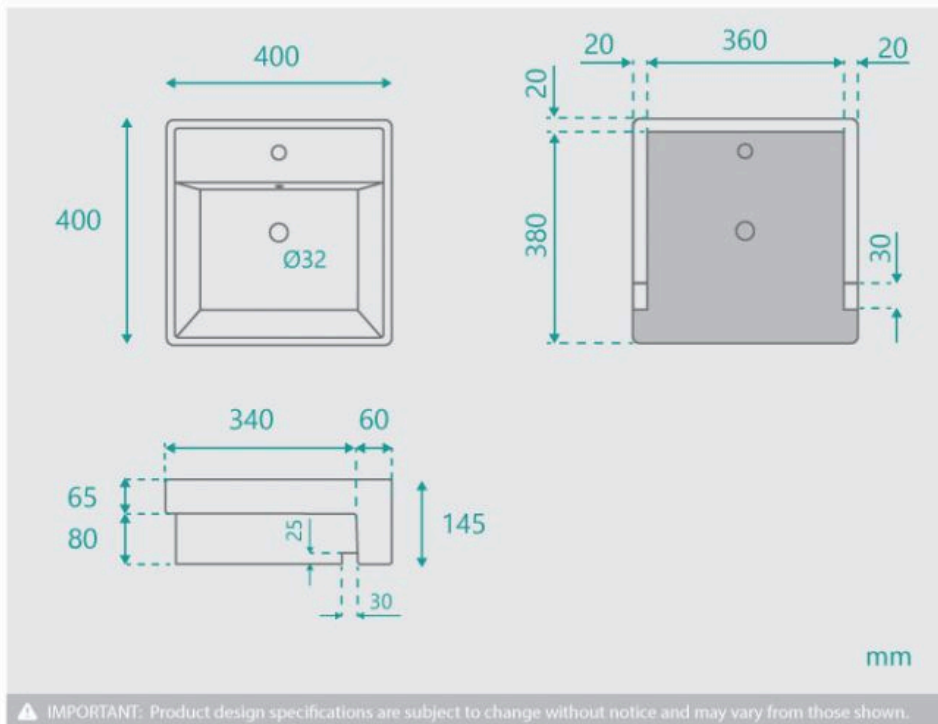

### WASTE OPTION

Basin Size: 400mm x 400mm x 145mm

Basin Type: Semi-Recessed Basin

Construction: Ceramic

Finish: White High Gloss

Overflow Outlet: Yes

Waste Size: 32mm

Warranty: 5 Year Product Warranty

The Darwin semi recessed basin is a modern and contemporary option for your bathroom. With its sleek and clean lines enhanced by its geometric essence, this basin is given an extra edge with the semi recessed feature. This design allows you to have the best of both worlds, with the depth of a recessed and the presence of an above counter.

Tap, waste and overflow are sold separately but can be purchased in our store alongside other bathroom products.

*\*Please note that for ceramic products, specifications must allow +/- 10 mm tolerance for manufacturing variance, it is recommended to use measurements of the actual product received. Colours displayed online may appear different due to screen settings.*