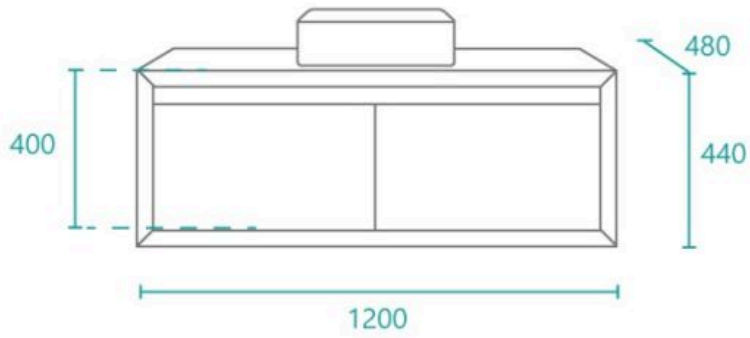

Manhattan 1200 Wall Mounted Vanity

| J-2089