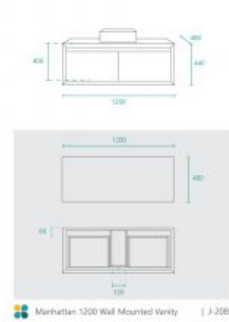

Manhattan 1200 Solid Ash Natural Wall Mounted Vanity

SKU#: J-2089

\$1,323.20

~~\$1,654~~

BASIN OPTION

MIRROR OPTION

Standard Basin Size: 405mm x 405mm x 110mm*

Cabinet Size: 1200mm x 480mm x 440mm

Mirror Cabinet Size: 1200mm x 800mm x 150mm*

Cabinet Finish: Ash with Natural finish

Basin: Ceramic

Handle: Fingerpull

Hardware: Blum runners

Configuration: Two fingerpull drawers

Warranty: 1 Year Product Warranty

**Selecting different options may change these dimensions, please refer to the specification images.*

The Manhattan wall mounted vanity is the latest solid wood design complimented by square ceramic basins for a modern look. This vanity has excellent design and craftsmanship with its mitred edges for a premium timber vanity look. The premium Ash hardwood has been stained to achieve this natural wood look. You will love the style and functionality of this vanity. It boasts excellent storage which is perfect for those who need a lot of storage space featuring blum runners & steel drawers inside. You won't find anything like this anywhere else especially at such an affordable price! Tap and waste fittings shown in the photos are for illustration purposes only and are sold separately, add them to your order to complete your look.

[Vanities](#), [1200mm Vanities](#), [Wall Mounted Vanities](#), [Timber Vanities](#), [Mid Year Sale](#)

Manhattan 1200 Wall Mounted Vanity

| J-2089