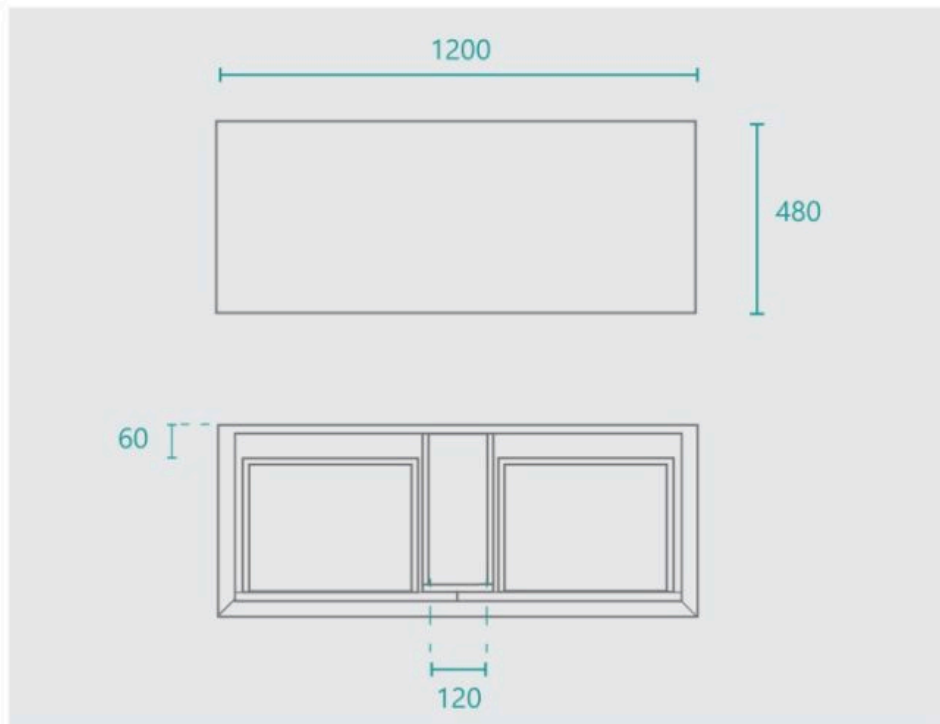

Manhattan 1200 Solid Ash Natural Wall Mounted Vanity

SKU#: J-2089

\$1,323.20

~~\$1,654~~

BASIN OPTION

MIRROR OPTION

Standard Basin Size: 405mm x 405mm x 110mm*

Cabinet Size: 1200mm x 480mm x 440mm

Mirror Cabinet Size: 1200mm x 800mm x 150mm*

Cabinet Finish: Ash with Natural finish

Basin: Ceramic

Handle: Fingerpull

Hardware: Blum runners

Configuration: Two fingerpull drawers

Warranty: 1 Year Product Warranty

**Selecting different options may change these dimensions, please refer to the specification images.*

The Manhattan wall mounted vanity is the latest solid wood design complimented by square ceramic basins for a modern look. This vanity has excellent design and craftsmanship with its mitred edges for a premium timber vanity look. The premium Ash hardwood has been stained to achieve this natural wood look. You will love the style and functionality of this vanity. It boasts excellent storage which is perfect for those who need a lot of storage space featuring blum runners & steel drawers inside. You won't find anything like this anywhere else especially at such an affordable price! Tap and waste fittings shown in the photos are for illustration purposes only and are sold separately, add them to your order to complete your look.

[Vanities](#), [1200mm Vanities](#), [Wall Mounted Vanities](#), [Timber Vanities](#), [Mid Year Sale](#)

Manhattan 1200 Wall Mounted Vanity

| J-2089