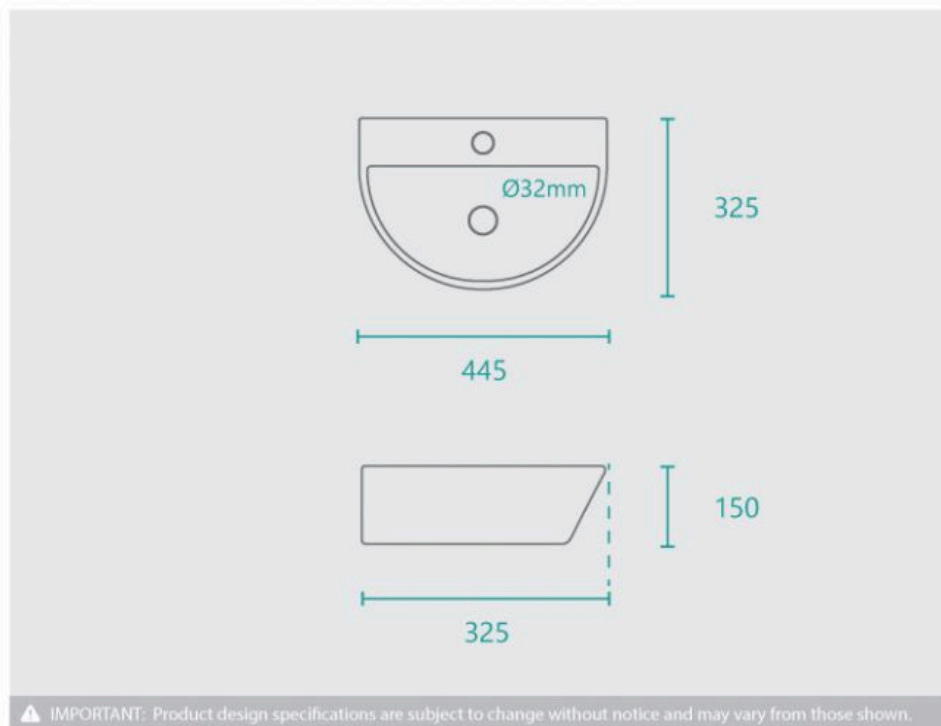

### BOTTLE TRAP OPTION

Basin Size: 445mm x 325mm x 150mm

Basin Type: Wall Mounted Basin

Construction: Ceramic

Finish: White High Gloss

Overflow Outlet: Yes

Waste Size: 32mm

Warranty: 5 Year Product Warranty

*TIP: Why not create a his and hers washroom by mounting a set side by side with a space between? This would create a modern take on the his and hers style.*

Tap and waste are sold separately, view recommendations when you add this item to your cart.

*\*Please note that for ceramic products, specifications must allow +/- 10 mm tolerance for manufacturing variance, it is recommended to use measurements of the actual product received. Colours displayed online may appear different due to screen settings.*