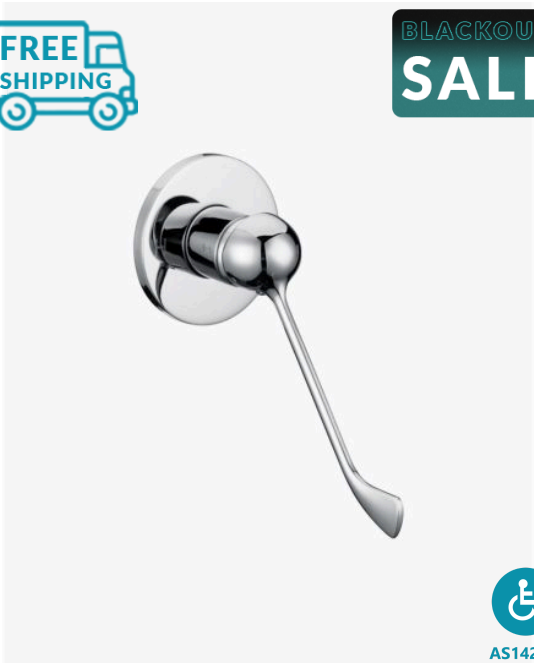

BLACKOUT SALE

AS1428.1 ACCESSIBLE

Ambulant Wall Mixer

SKU#: S-3059

\$103.20

~~129~~

Backplate: 115mm

Construction: Brass

Finish: Chrome Finish

Cartridge: 40mm Ceramic

Accreditation: AU Standard & Watermark

Warranty: 7 Year Product Warranty

This simple and modern wall mixer from the Ambulant will compliment most bathroom and shower styles with its elegant design and its elongated handle for your convenience.

View our store to find a vanity unit, basin, mirror, or shower fixture for your bathroom and save on combined delivery.

See listing image for measurement specification.

 Ambulant Wall Mixer

| S-3059