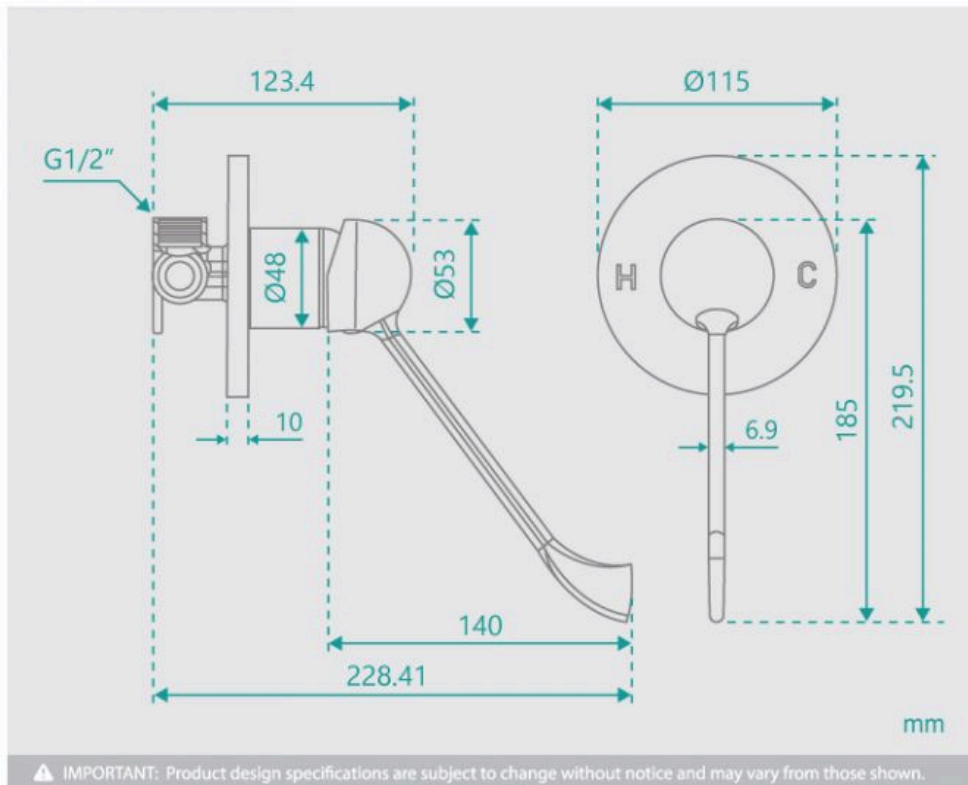

Finish: Chrome Finish

Cartridge: 40mm Ceramic

Accreditation: AU Standard & Watermark

Warranty: 7 Year Product Warranty

This simple and modern wall mixer from the Ambulant will compliment most bathroom and shower styles with its elegant design and its elongated handle for your convenience.

View our store to find a vanity unit, basin, mirror, or shower fixture for your bathroom and save on combined delivery.

See listing image for measurement specification.

 Ambulant Wall Mixer

| S-3059