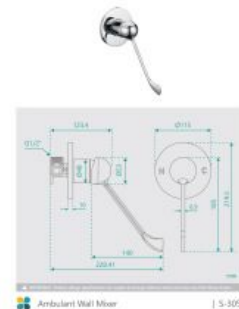

BLACKOUT SALE

AS1428.1 ACCESSIBLE

Ambulant Wall Mixer

SKU#: S-3059

\$103.20

~~129~~

Backplate: 115mm

Construction: Brass

Finish: Chrome Finish

Cartridge: 40mm Ceramic

Accreditation: AU Standard & Watermark

Warranty: 7 Year Product Warranty

This simple and modern wall mixer from the Ambulant will compliment most bathroom and shower styles with its elegant design and its elongated handle for your convenience.

View our store to find a vanity unit, basin, mirror, or shower fixture for your bathroom and save on combined delivery.

See listing image for measurement specification.

 Ambulant Wall Mixer

| S-3059