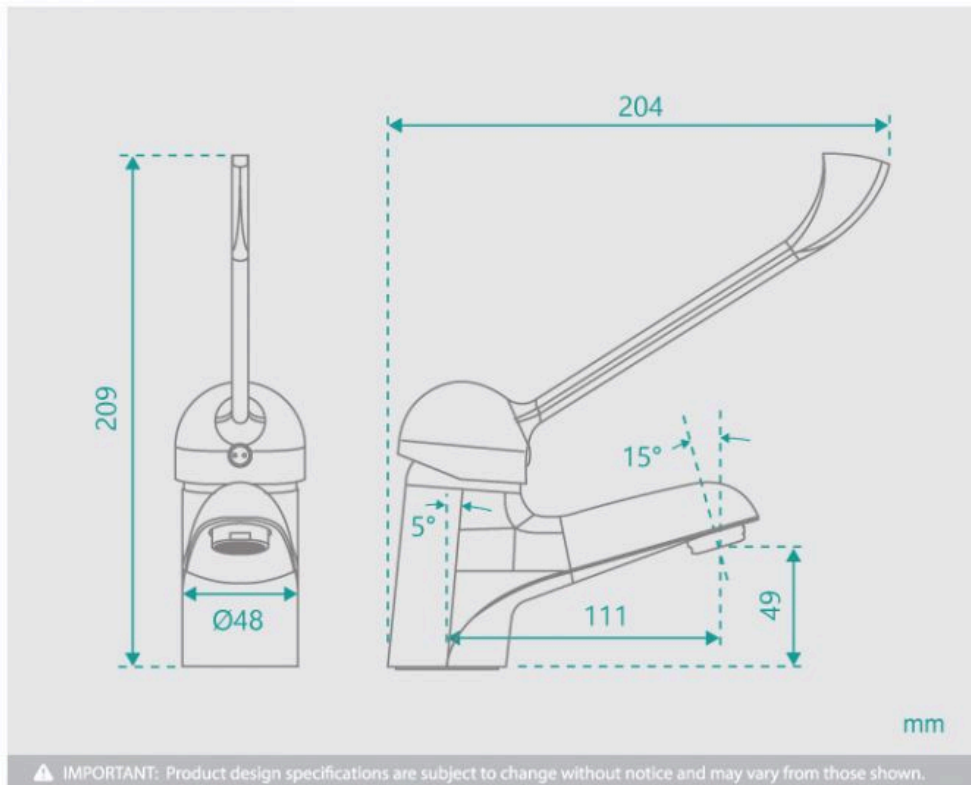

## Ambulant Basin Mixer Tap

SKU#: F-1000

**\$119**

Total Height: 209mm  
 Spout Height: 49mm  
 Spout Length/Reach: 111mm  
 Construction: Brass  
 Finish: Chrome Finish  
 Cartridge: 35mm Ceramic  
 Accreditation: AU Standard, WELS 5L/Min 5 Star and Watermark  
 WELS Registration: T17104  
 Warranty: 7 Year Product Warranty

AS1428.1  
ACCESSIBLE

The Ambulant mixer tap is simple yet unique and is ideal for basins. Its elongated handle has been designed for your convenience. View our store to find a matching vanity unit, basin, mirror or shower fixture for your bathroom and save on combined delivery. See listing image for measurement specification