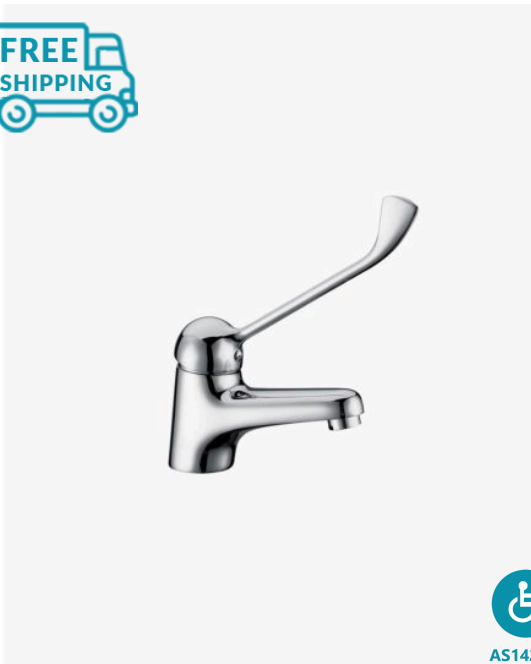

## Ambulant Basin Mixer Tap

SKU#: F-1000

**\$119**

Total Height: 209mm  
 Spout Height: 49mm  
 Spout Length/Reach: 111mm  
 Construction: Brass  
 Finish: Chrome Finish  
 Cartridge: 35mm Ceramic  
 Accreditation: AU Standard, WELS 5L/Min 5 Star and Watermark  
 WELS Registration: T17104  
 Warranty: 7 Year Product Warranty

AS1428.1  
ACCESSIBLE

The Ambulant mixer tap is simple yet unique and is ideal for basins. Its elongated handle has been designed for your convenience. View our store to find a matching vanity unit, basin, mirror or shower fixture for your bathroom and save on combined delivery. See listing image for measurement specification

 Ambulant Basin Mixer Tap

| F-1000