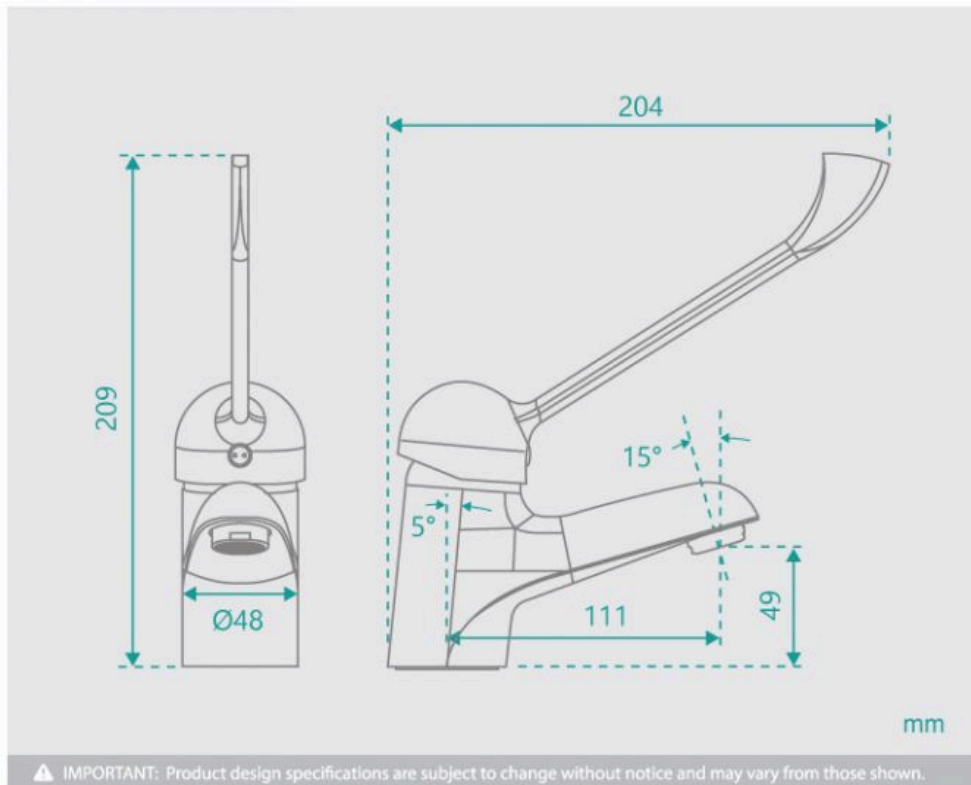

## Ambulant Basin Mixer Tap

SKU#: F-1000

**\$95.20**

~~119~~

Total Height: 209mm  
Spout Height: 49mm  
Spout Length/Reach: 111mm  
Construction: Brass  
Finish: Chrome Finish  
Cartridge: 35mm Ceramic  
Accreditation: AU Standard, WELS 5L/Min 5 Star and Watermark  
WELS Registration: T17104  
Warranty: 7 Year Product Warranty

The Ambulant mixer tap is simple yet unique and is ideal for basins. Its elongated handle has been designed for your convenience. View our store to find a matching vanity unit, basin, mirror or shower fixture for your bathroom and save on combined delivery. See listing image for measurement specification