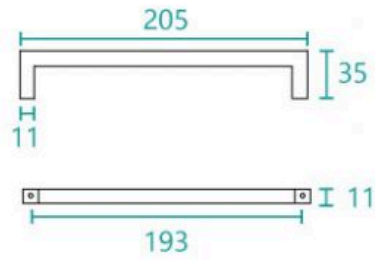

Handle Square 205 Black

| HD-8001