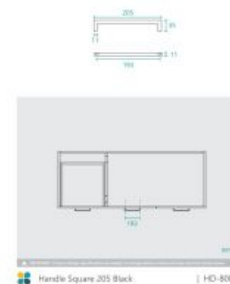

[Bathroom](#), [Vanities](#), [Vanity Handles](#), [Accessories](#), [Vanity Accessories](#)