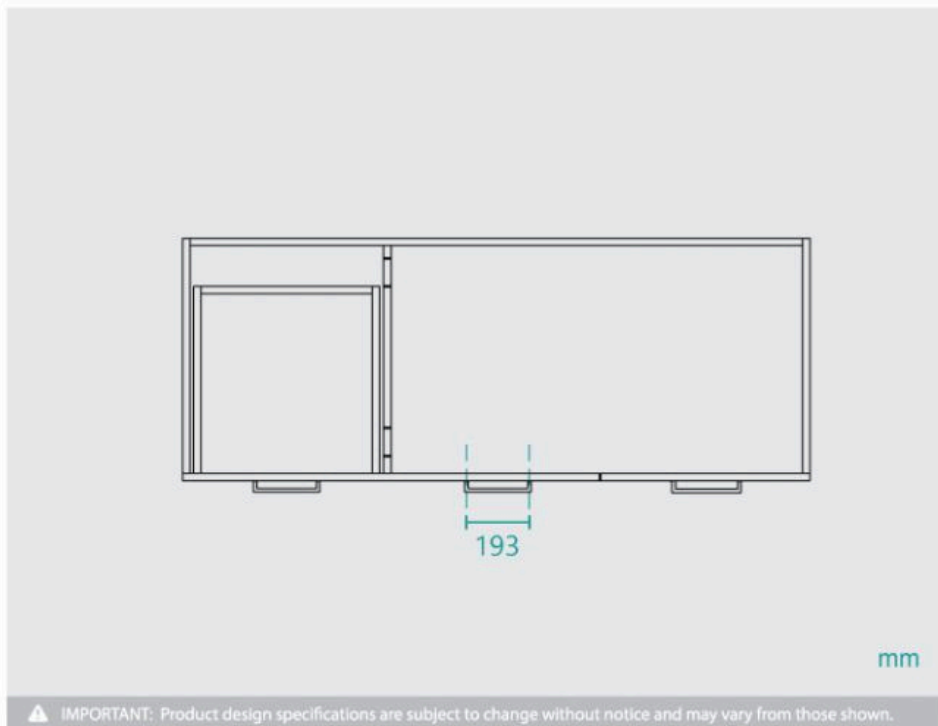

Handle Square 205 Black

| HD-8001