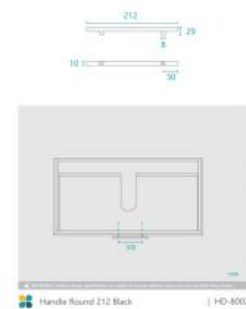

Handle Round 212 Black

SKU#: HD-8002

\$8.95

Handle Length: 212mm
Handle Width: 29mm
Handle Height: 10mm
Hole Spacing: 160mm
Finish: Matte Black
Warranty: 7 Year Product Warranty

The round edges of this black handle are a softer option to install on your vanities. The matte black finish make these a statement addition to your bathrooms space with its modern and contemporary design.

Suits vanities: Alexis 600, Alexis 1200 & Mobella 900

See image specifications for details.

Handle Round 212 Black

| HD-8002