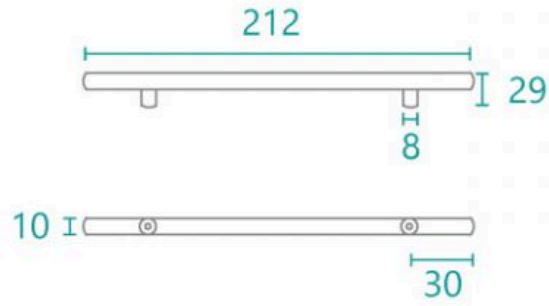

Handle Round 212 Black

SKU#: HD-8002

\$8.95

Handle Length: 212mm
Handle Width: 29mm
Handle Height: 10mm
Hole Spacing: 160mm
Finish: Matte Black
Warranty: 7 Year Product Warranty

The round edges of this black handle are a softer option to install on your vanities. The matte black finish make these a statement addition to your bathrooms space with its modern and contemporary design.

Suits vanities: Alexis 600, Alexis 1200 & Mobella 900

See image specifications for details.

Handle Round 212 Black

| HD-8002