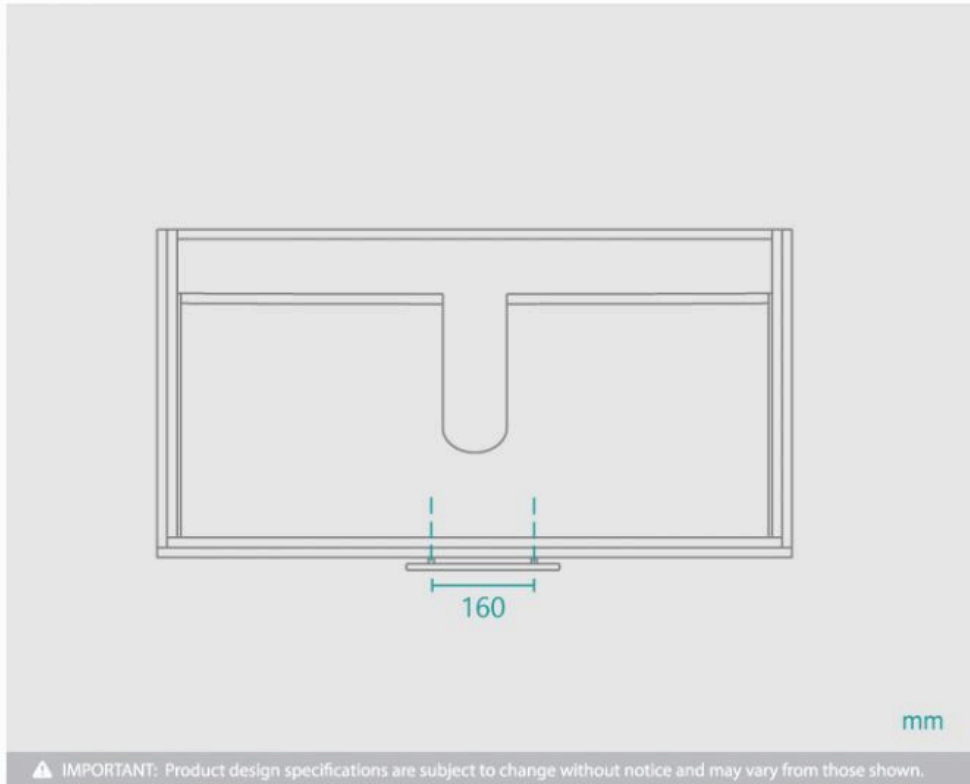

Handle Round 212 Black

SKU#: HD-8002

\$8.95

Handle Length: 212mm
Handle Width: 29mm
Handle Height: 10mm
Hole Spacing: 160mm
Finish: Matte Black
Warranty: 7 Year Product Warranty

The round edges of this black handle are a softer option to install on your vanities. The matte black finish make these a statement addition to your bathrooms space with its modern and contemporary design.

Suits vanities: Alexis 600, Alexis 1200 & Mobella 900

See image specifications for details.

Handle Round 212 Black

| HD-8002