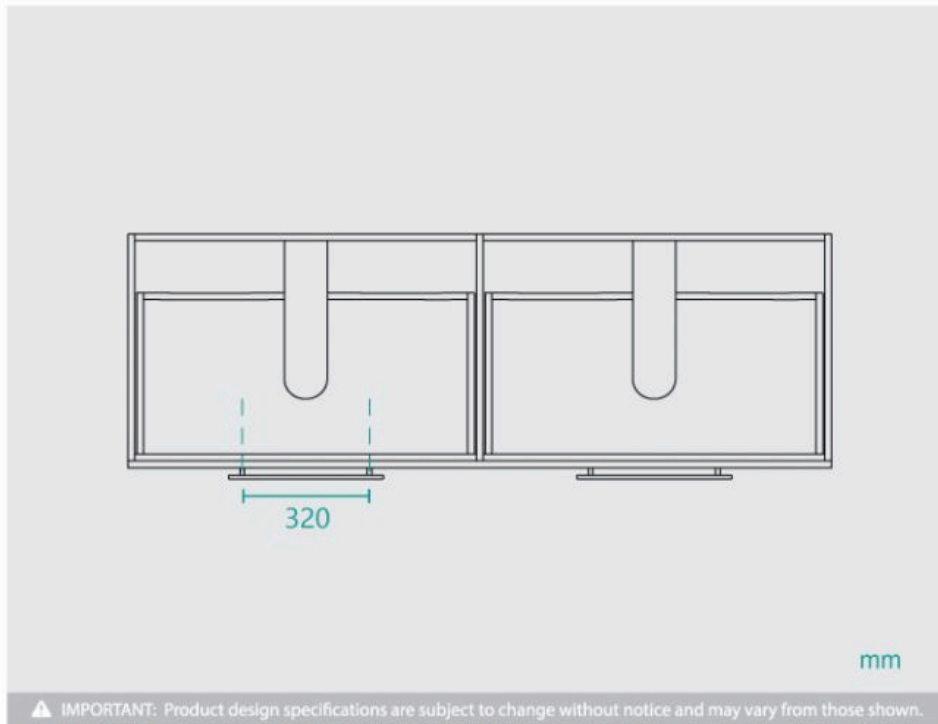

▲ IMPORTANT: Product design specifications are subject to change without notice and may vary from those shown.

Handle Round 400 Black

| HD-8003