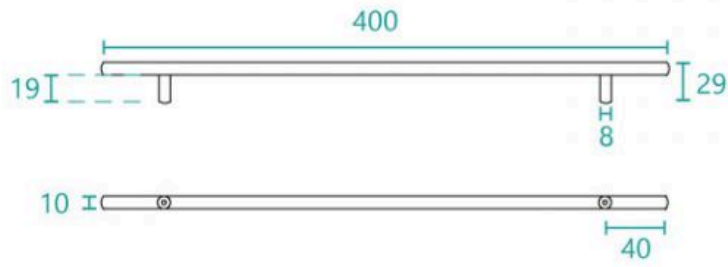

## Handle Round 400 Black

SKU#: HD-8003

**\$7.96**

~~\$9.95~~

Handle Length: 400mm

Handle Width: 29mm

Handle Height: 10mm

Hole Spacing: 320mm

Finish: Matte Black

Warranty: 7 Year Product Warranty

The round edges of the 400 handle give your ambience a softer note for your bathroom. Its edge is further enhanced by the matte black finish which provides a contemporary and modern essence in your space.

Suits vanities: Stonehenge 900, Chadwick 600, Chadwick 900 & Chadwick 1500

See image specifications for details.

[Vanities](#), [Vanity Handles](#), [Accessories](#), [Vanity Accessories](#)

▲ IMPORTANT: Product design specifications are subject to change without notice and may vary from those shown.