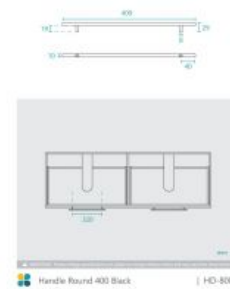

## Handle Round 400 Black

SKU#: HD-8003

**\$7.96**

~~\$9.95~~

Handle Length: 400mm

Handle Width: 29mm

Handle Height: 10mm

Hole Spacing: 320mm

Suits vanities: Stonehenge 900, Chadwick 600, Chadwick 900 & Chadwick 1500

See image specifications for details.

[Vanities](#), [Vanity Handles](#), [Accessories](#), [Vanity Accessories](#)

▲ IMPORTANT: Product design specifications are subject to change without notice and may vary from those shown.