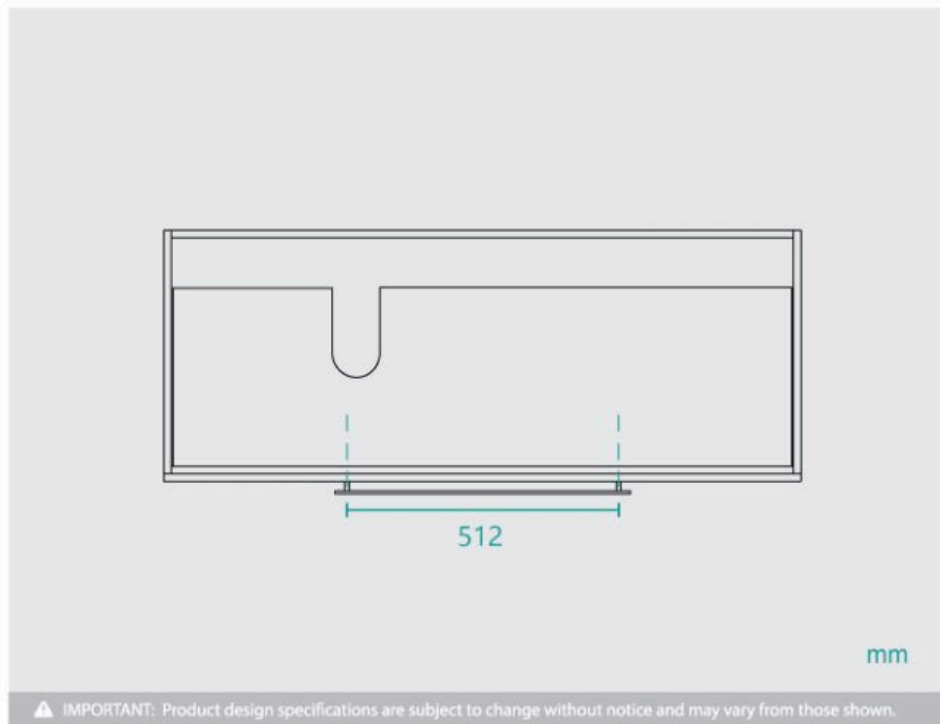

Handle Round 600 Black

SKU#: HD-8004

\$10.36

~~\$12.95~~

Handle Length: 600mm

Handle Width: 29mm

Handle Height: 10mm

Hole Spacing: 512mm

Suits vanities: Chadwick 1200 & Stonehenge 1200

See image specifications for details.

IMPORTANT: Product design specifications are subject to change without notice and may vary from those shown.

Handle Round 600 Black