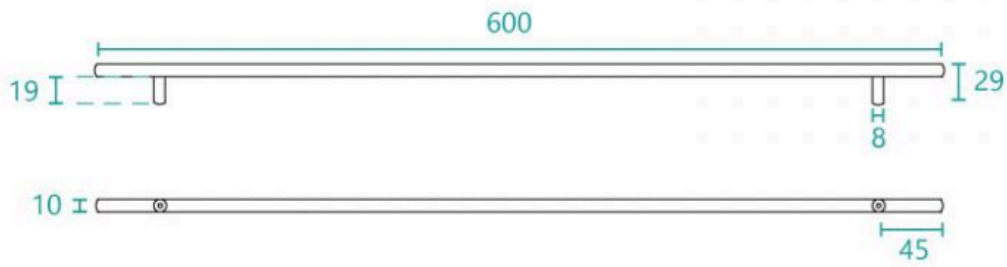

## Handle Round 600 Black

SKU#: HD-8004

**\$10.36**

~~\$12.95~~

Handle Length: 600mm

Handle Width: 29mm

Handle Height: 10mm

Hole Spacing: 512mm

Finish: Matte Black

Warranty: 7 Year Product Warranty

Perfect for the longer vanity, these 600mm handles are a divine accompaniment if you're seeking a modern edge. The round edges provide a softer finish however the matte black enhances the overall ambience with its modern design.

Suits vanities: Chadwick 1200 & Stonehenge 1200

See image specifications for details.

[Bathroom](#), [Vanities](#), [Vanity Handles](#), [Accessories](#), [Vanity Accessories](#)

IMPORTANT: Product design specifications are subject to change without notice and may vary from those shown.