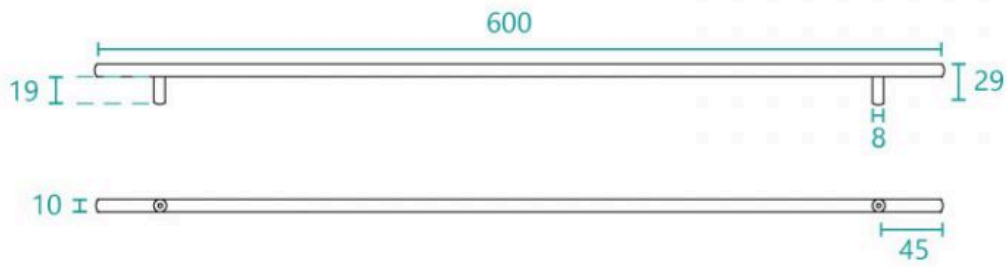

Handle Round 600 Black

SKU#: HD-8004

\$10.36

~~\$12.95~~

Handle Length: 600mm

Handle Width: 29mm

Handle Height: 10mm

Hole Spacing: 512mm

Finish: Matte Black

Warranty: 7 Year Product Warranty

Perfect for the longer vanity, these 600mm handles are a divine accompaniment if you're seeking a modern edge. The round edges provide a softer finish however the matte black enhances the overall ambience with its modern design.

Suits vanities: Chadwick 1200 & Stonehenge 1200

See image specifications for details.

IMPORTANT: Product design specifications are subject to change without notice and may vary from those shown.

Handle Round 600 Black