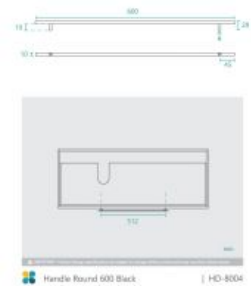

Handle Round 600 Black

SKU#: HD-8004

\$10.36

~~\$12.95~~

Handle Length: 600mm

Handle Width: 29mm

Handle Height: 10mm

Hole Spacing: 512mm

Suits vanities: Chadwick 1200 & Stonehenge 1200

See image specifications for details.

IMPORTANT: Product design specifications are subject to change without notice and may vary from those shown.

Handle Round 600 Black