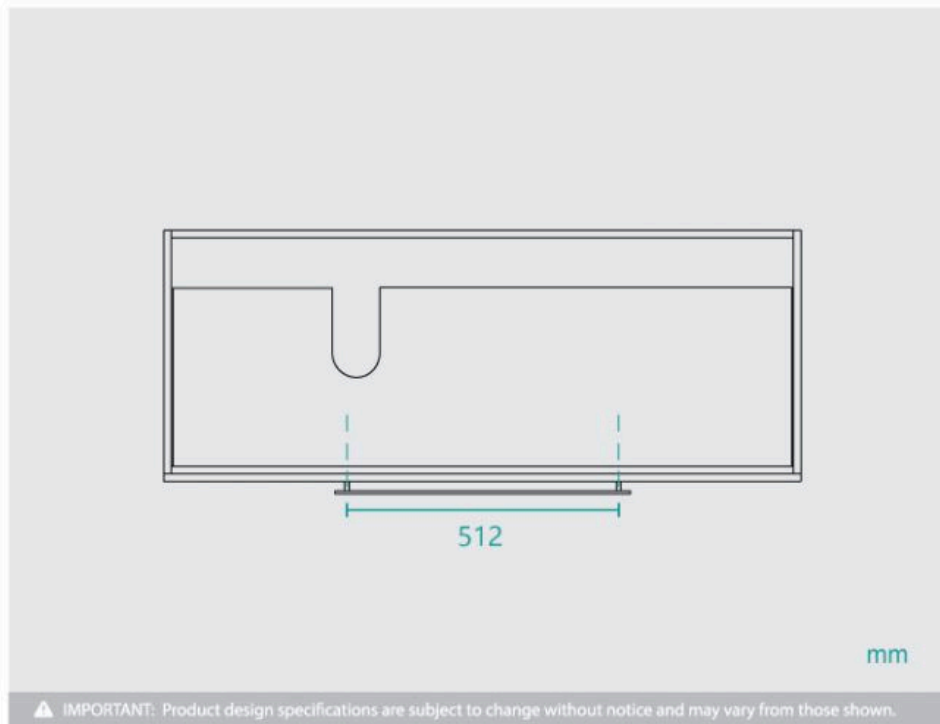

IMPORTANT: Product design specifications are subject to change without notice and may vary from those shown.

Handle Round 600 Black

| HD-8004