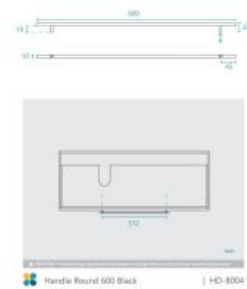

SKU#: HD-8004

$10.36

~~$12.95~~

Handle Length: 600mm

Handle Width: 29mm

Handle Height: 10mm

Hole Spacing: 512mm

Finish: Matte Black

Warranty: 7 Year Product Warranty

Perfect for the longer vanity, these 600mm handles are a divine accompaniment if you're seeking a modern edge. The round edges provide a softer finish however the matte black enhances the overall ambience with its modern design.

Suits vanities: Chadwick 1200 & Stonehenge 1200

See image specifications for details.

[Bathroom](#), [Vanities](#), [Vanity Handles](#), [Accessories](#), [Vanity Accessories](#)