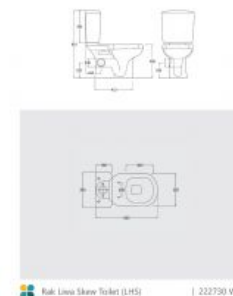

Length: 685mm
Width: 365mm
Height: 810mm
Seat & Lid: Urea Soft Closing & Quick Release
Flush: Geberit (bottom inlet)
Dual flush button- 4.5 Lt per flush, 3 Lt per half flush, 3.3 Lt average flush
Configuration: Left Hand Side Skew
Features: Boxed rim pan, concealed floor fixings
Accreditation: AU Standard, WELS 4 Star rated and Watermark
WELS Registration: L04724
Warranty: 10 Year Product Warranty*

The RAK Liwa Skew Toilet for the left hand side (LHS) is the alternate for bathrooms with constraints.

The LHS featured is designed to fit bathrooms with structural or specific constraints, allowing greater access and ease. This product is suitable for residential or commercial locations.

To determine which side you need to purchase, LHS means when facing the front the outlet is to the left, RHS means when facing the front the outlet is to the right.

P Trap - 185mm

See image specifications for further details

*Warranty: 10 year vitreous china, 2 year internal valves & 1 year seat.