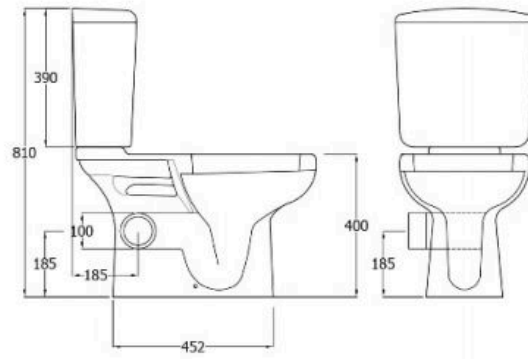

Rak Liwa Skew Toilet (LHS)

| 222730 WL