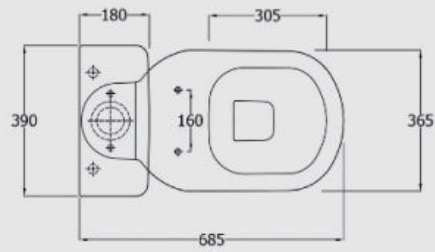

Rak Liwa Skew Toilet (LHS)

| 222730 WL