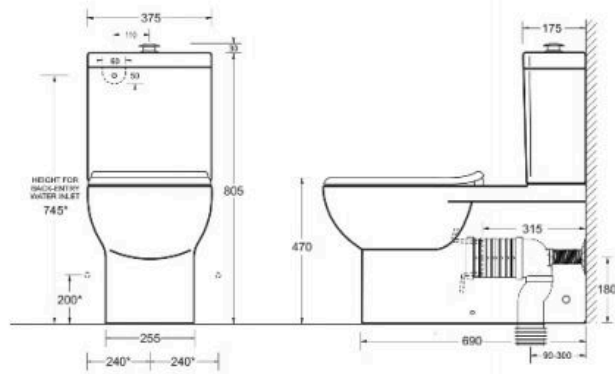

Johnson Suisse Life Assist Toilet Suite

SKU#: J2700SN.J2750SNB

\$1,449

Length: 810mm

Width: 355mm

Height: 835mm

Seat & Lid: Special needs seat in blue with lateral stabilisers

Flush: Geberit Universal (top or bottom inlet)

This product is adjustable for concealed back entry or the optional left/right hand button entry as well as an adjustable S Trap connector that is supplied for 90 300mm set out or 300-370mm with an optional X011B connector.

P Trap - 180mm

S Trap - 90-300mm range P to S Trap converter (included)

See item image for specification information

*Warranty: 10 year product replacement, 3 year valves, 1 year parts & labour.

Life Assist Toilet Suite