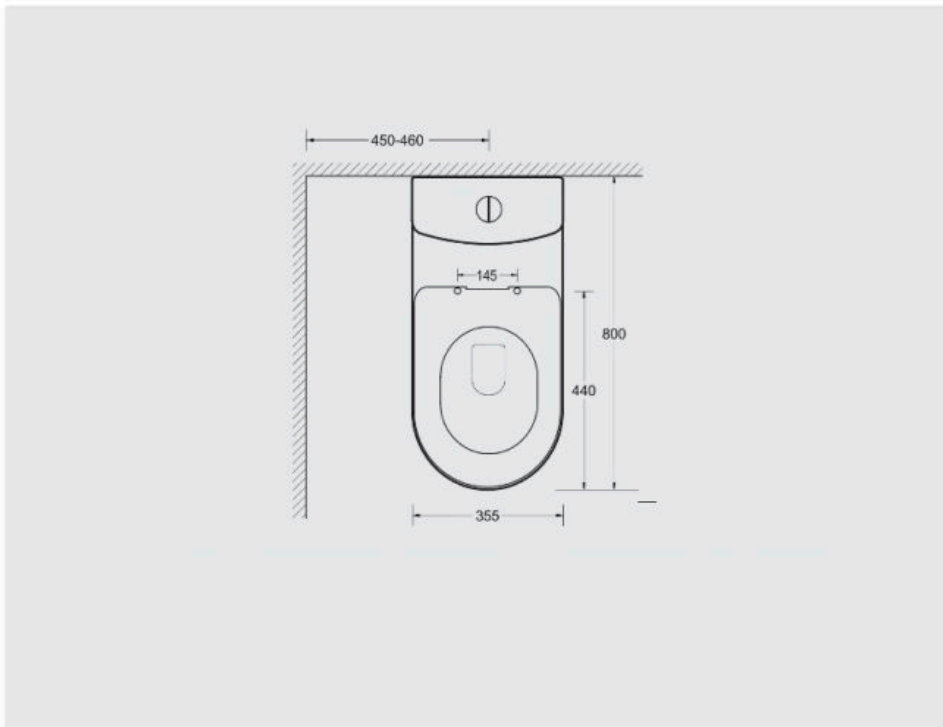

This product is adjustable for concealed back entry or the optional left/right hand button entry as well as an adjustable S Trap connector that is supplied for 90 300mm set out or 300-370mm with an optional X011B connector.

P Trap - 180mm

S Trap - 90-300mm range P to S Trap converter (included)

See item image for specification information

*Warranty: 10 year product replacement, 3 year valves, 1 year parts & labour.

Life Assist Toilet Suite