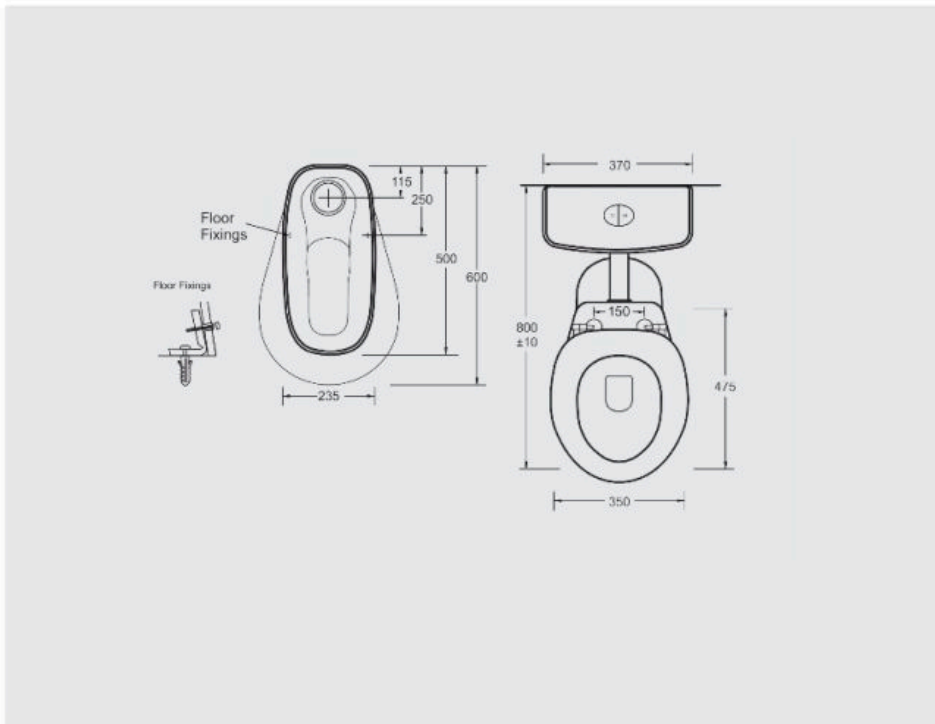

## Johnson Suisse Plaza Assist Toilet Suite

SKU#: J2031.J2201SNB

**\$749**

Length: 810mm

Width: 350mm

Height: 1100mm

Seat & Lid: Blue seat for vision impairment, no lid

Flush: R&T Universal (top or bottom inlet)

Dual flush button- 4.5 Lt per flush, 3 Lt per half flush, 3.5 Lt average flush

Features: Concealed outlet vitreous china S pan with vitreous china mid-level cistern

Assist seat has no lid and uses lateral stabilisers for persons with limitations

The Johnson Suisse Plaza Assist Toilet Suite is suitable for commercial or residential locations. Its design is both functional and stylish with features including extra height and dark colours for seat and flush for persons with vision impairment.

S Trap - 310mm

*See image specifications for further details*

\*Warranty: 10 year product replacement, 3 year valves, 1 year parts & labour.

Plaza Assist Toilet Suite

| J2031.J2201SNB