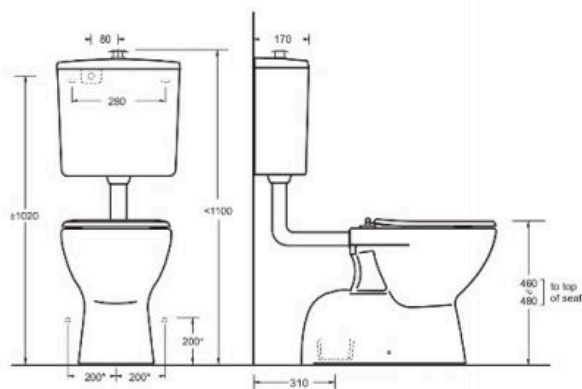

Johnson Suisse Plaza Assist Toilet Suite

SKU#: J2031.J2201SNB

\$749

Length: 810mm

Width: 350mm

Height: 1100mm

Seat & Lid: Blue seat for vision impairment, no lid

Flush: R&T Universal (top or bottom inlet)

Dual flush button- 4.5 Lt per flush, 3 Lt per half flush, 3.5 Lt average flush

Features: Concealed outlet vitreous china S pan with vitreous china mid-level cistern

Assist seat has no lid and uses lateral stabilisers for persons with limitations

The Johnson Suisse Plaza Assist Toilet Suite is suitable for commercial or residential locations. Its design is both functional and stylish with features including extra height and dark colours for seat and flush for persons with vision impairment.

S Trap - 310mm

See image specifications for further details

*Warranty: 10 year product replacement, 3 year valves, 1 year parts & labour.

Plaza Assist Toilet Suite

| J2031.J2201SNB