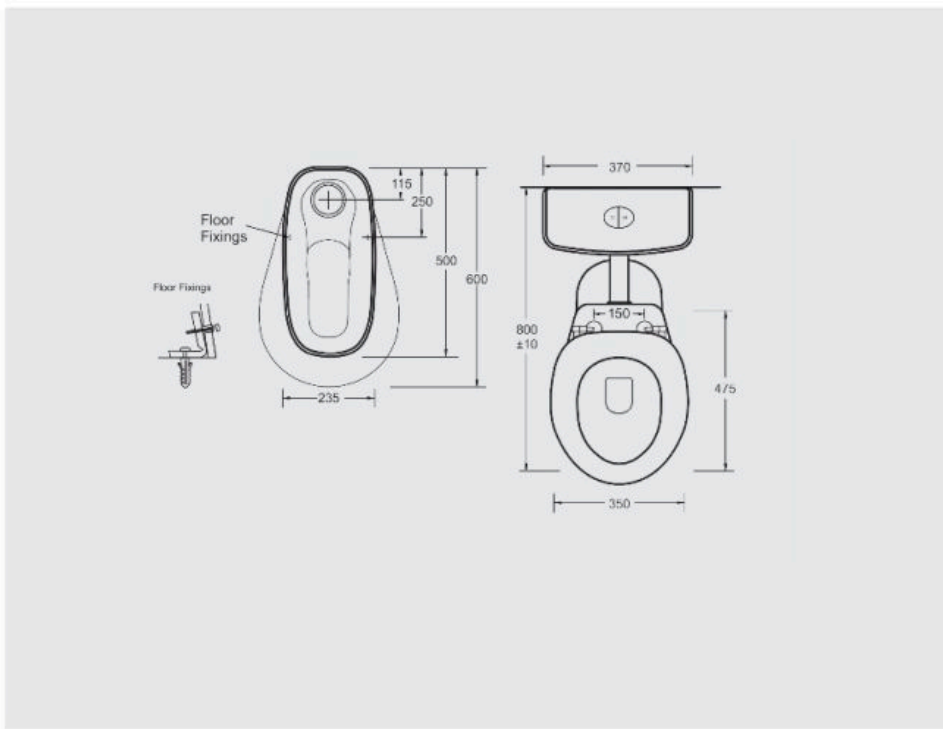

Johnson Suisse Plaza Assist Toilet Suite

SKU#: J2031.J2201SNB

\$749

Length: 810mm

Width: 350mm

Height: 1100mm

Seat & Lid: Blue seat for vision impairment, no lid

Flush: R&T Universal (top or bottom inlet)

Dual flush button- 4.5 Lt per flush, 3 Lt per half flush, 3.5 Lt average flush

Features: Concealed outlet vitreous china S pan with vitreous china mid-level cistern

Assist seat has no lid and uses lateral stabilisers for persons with limitations

The Johnson Suisse Plaza Assist Toilet Suite is suitable for commercial or residential locations. Its design is both functional and stylish with features including extra height and dark colours for seat and flush for persons with vision impairment.

S Trap - 310mm

See image specifications for further details

*Warranty: 10 year product replacement, 3 year valves, 1 year parts & labour.

Plaza Assist Toilet Suite

| J2031.J2201SNB