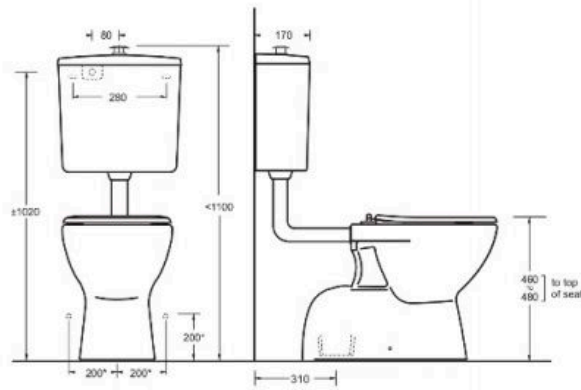

## Johnson Suisse Plaza Assist Toilet Suite

SKU#: J2031.J2201SNB

**\$749**

Length: 810mm

Width: 350mm

Height: 1100mm

Seat & Lid: Blue seat for vision impairment, no lid

Flush: R&T Universal (top or bottom inlet)

Dual flush button- 4.5 Lt per flush, 3 Lt per half flush, 3.5 Lt average flush

Features: Concealed outlet vitreous china S pan with vitreous china mid-level cistern

Assist seat has no lid and uses lateral stabilisers for persons with limitations

The Johnson Suisse Plaza Assist Toilet Suite is suitable for commercial or residential locations. Its design is both functional and stylish with features including extra height and dark colours for seat and flush for persons with vision impairment.

S Trap - 310mm

*See image specifications for further details*

\*Warranty: 10 year product replacement, 3 year valves, 1 year parts & labour.

Plaza Assist Toilet Suite

| J2031.J2201SNB