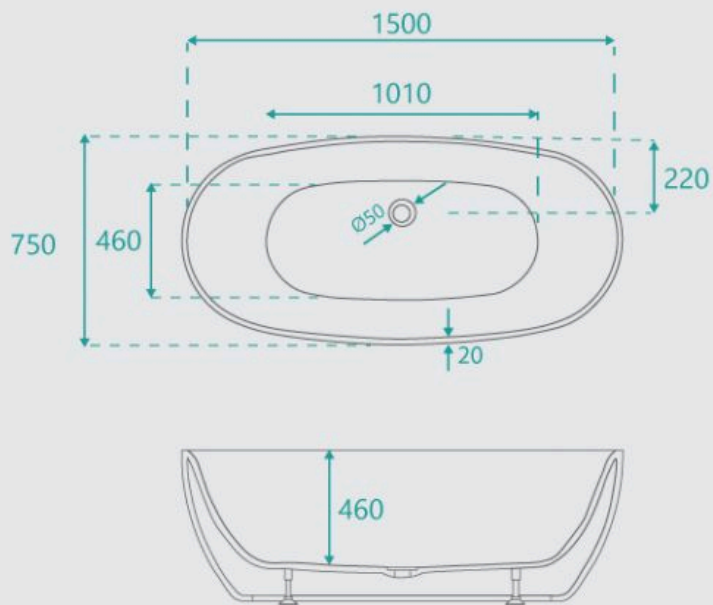

Height: 580mm

Installation: Back to Wall

Configuration: Self-supporting base and frame with adjustable legs

Construction: Sanitary grade acrylic with solid fiberglass reinforcement

Key Features: High quality sanitary acrylic, double wall insulated for heat retention, easy installation, reinforced for durability

This stunning addition to your bathroom is also available in [1700mm](#).

 @bathroomsoutsource

Ariana 1500 Freestanding Bath | B-4524

Ariana 1500 Freestanding Bath

| B-4024