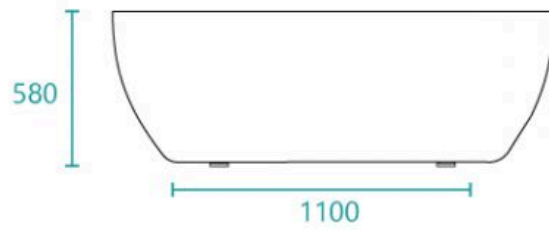

Height: 580mm

Installation: Back to Wall

Configuration: Self-supporting base and frame with adjustable legs

Construction: Sanitary grade acrylic with solid fiberglass reinforcement

Key Features: High quality sanitary acrylic, double wall insulated for heat retention, easy installation, reinforced for durability

Finish: White High Gloss

Overflow: No

Waste: Standard Plug & Waste included

Capacity: 180L

Warranty: 7 Year Product Warranty

Bathtubs are the natural focal point of a bathroom. Make a statement with the beautiful Ariana 1500mm freestanding bathtub, with soft curves that will add character and personality to any bathroom design as well as an organic edge.

The importance of displaying your personal style and design taste in the bathroom is increasing and what better way to do this than through an elegant 1500 stand alone bath? The Ariana exudes style and sophistication while adding a touch of luxury to your bathing experience. Add some bubbles, a candle or two and you're minutes away from complete relaxation.

This stunning addition to your bathroom is also available in [1700mm](#).

 @bathroomsoutsource

Ariana 1500 Freestanding Bath | B-4524

Ariana 1500 Freestanding Bath

| B-4024