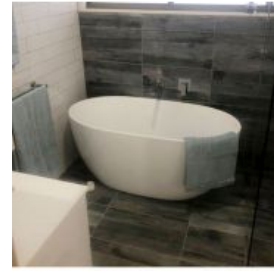

@bathroomsoutsource