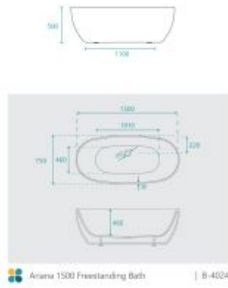

Ariana 1500 Freestanding Bath

SKU#: B-4024

\$839.20

~~\$1,049~~

WASTE OPTION

BATH CADDY OPTION

Length: 1500mm

Width: 750mm

Height: 580mm

Installation: Back to Wall

Configuration: Self-supporting base and frame with adjustable legs

Construction: Sanitary grade acrylic with solid fiberglass reinforcement

Key Features: High quality sanitary acrylic, double wall insulated for heat retention, easy installation, reinforced for durability

Finish: White High Gloss

Overflow: No

Waste: Standard Plug & Waste included

Capacity: 180L

Warranty: 7 Year Product Warranty

Bathtubs are the natural focal point of a bathroom. Make a statement with the beautiful Ariana 1500mm freestanding bathtub, with soft curves that will add character and personality to any bathroom design as well as an organic edge.

This stunning addition to your bathroom is also available in [1700mm](#).

 @bathroomsoutsource

Ariana 1500 Freestanding Bath | B-4524

Ariana 1500 Freestanding Bath

| B-4024