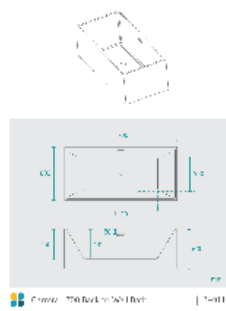

View our store to find a matching vanity unit, basin, mirror or shower fixture for your bathroom.