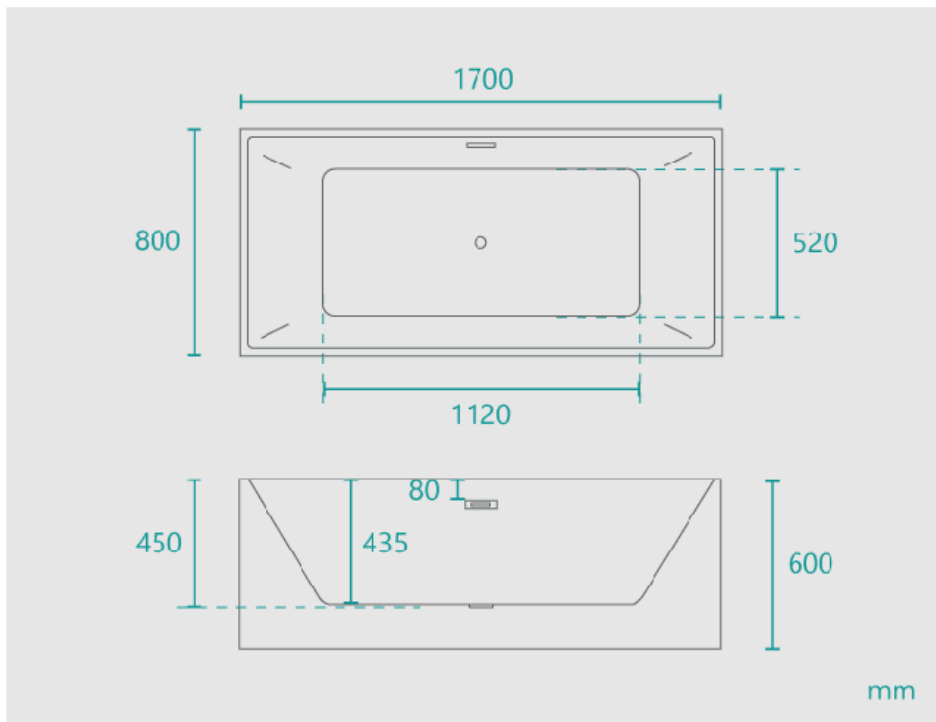

Carrera 1700 Back to Wall Bath

| B-4033