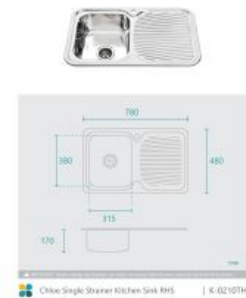

Chloe Single Square Kitchen Sink with RHS Drainer

SKU#: K-0210TH

\$149

Length: 780mm

Width: 480mm

Height: 170mm

Bowl: 315mm x 380mm

Capacity: 20L

Waste: Included

Material: 304 grade, 0.8mm stainless steel

Configuration: 1 sink with right side drainer and tap hole, overmount only (fittings included)

Warranty: 7 Year Product Warranty

Chloe topmount kitchen sinks are well designed to withstand constant daily use - whether you're in a commercial or home environment. Enjoy easy to clean round edges.