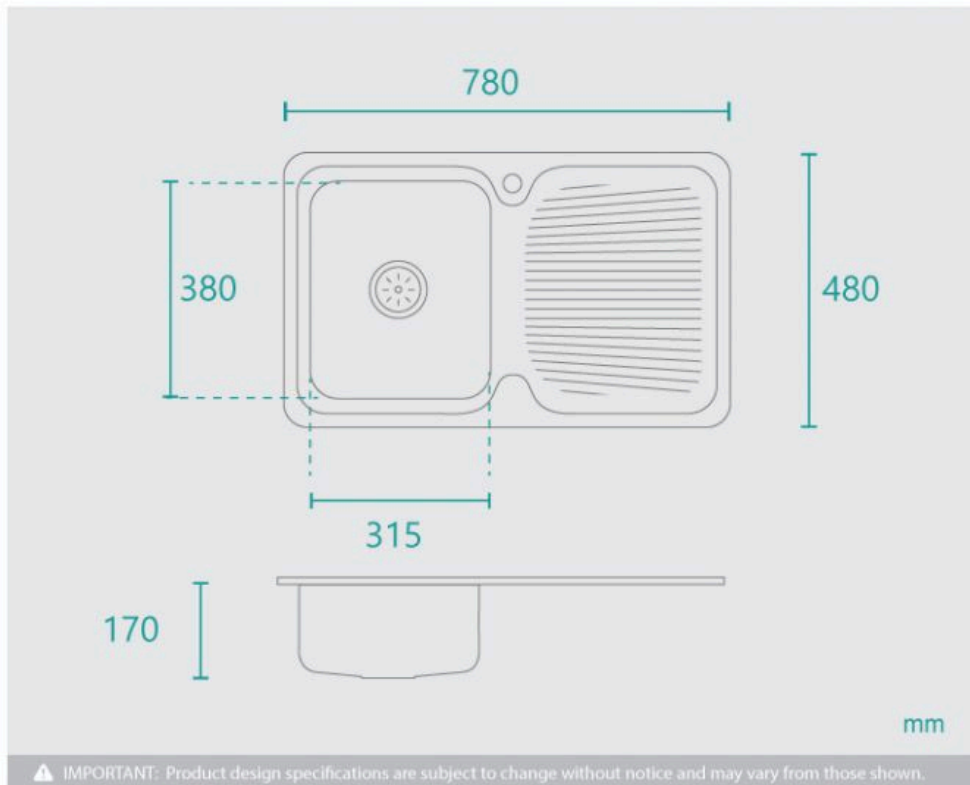

Chloe Single Square Kitchen Sink with RHS Drainer

SKU#: K-0210TH

\$149

Length: 780mm

Width: 480mm

Height: 170mm

Bowl: 315mm x 380mm

Capacity: 20L

Waste: Included

Material: 304 grade, 0.8mm stainless steel

Configuration: 1 sink with right side drainer and tap hole, overmount only (fittings included)

Warranty: 7 Year Product Warranty

Chloe topmount kitchen sinks are well designed to withstand constant daily use - whether you're in a commercial or home environment. Enjoy easy to clean round edges.