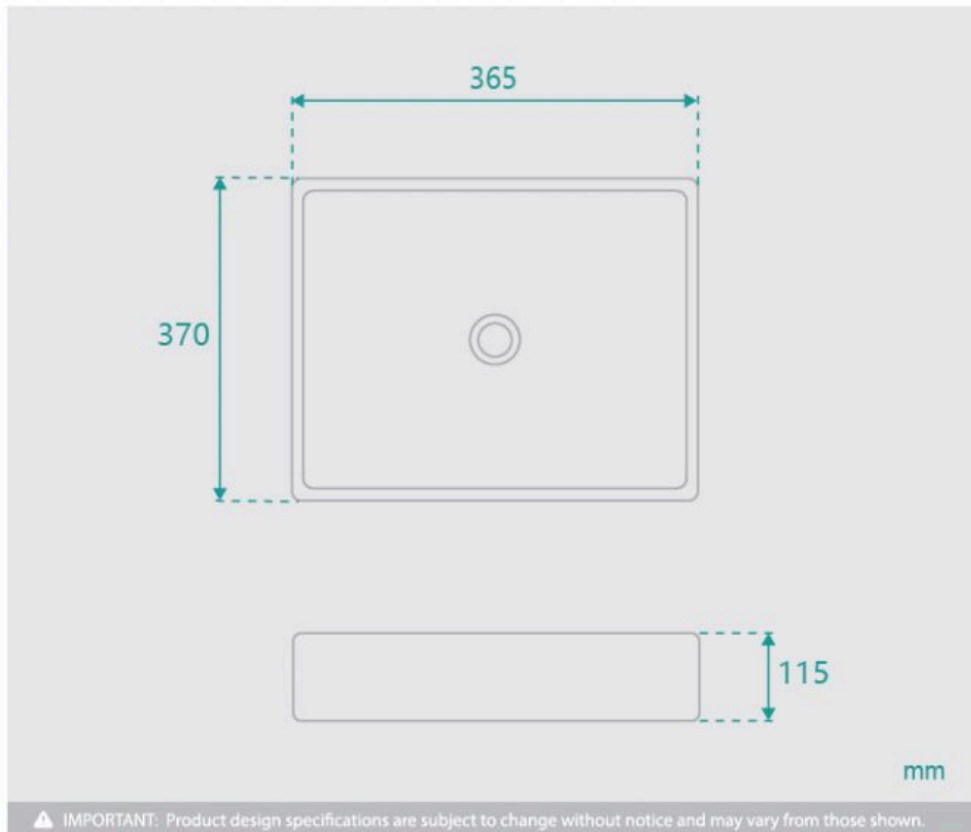

BLACKOUT
SALE

Laurent Ceramic Basin Matte White

SKU#: RM-0110

\$167.30

~~\$229~~

WASTE OPTION

Basin Size: 360mm x 360mm x 110mm

Basin Type: Above Counter Basin

Construction: Ceramic

Finish: Matte White

Overflow Outlet: No

Waste Size: 32mm

Water Capacity: 8.15L

Warranty: 5 Year Product Warranty

The classic Laurent basin now available in a matte finish. This gorgeous basin will suit most homes with its clean and chic design which is further enhanced by the contemporary nature of a matte finish. Pair with a matte black tap, such as the Sebastian, for the ultimate modern styling.

**Please note that for ceramic products, specifications must allow +/- 10 mm tolerance for manufacturing variance, it is recommended to use measurements of the actual product received. Colours displayed online may appear different due to screen settings.*