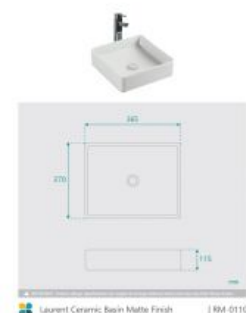

Basin Size: 360mm x 360mm x 110mm

Basin Type: Above Counter Basin

Construction: Ceramic

Finish: Matte White

Overflow Outlet: No

Waste Size: 32mm

Water Capacity: 8.15L

Warranty: 5 Year Product Warranty

The classic Laurent basin now available in a matte finish. This gorgeous basin will suit most homes with its clean and chic design which is further enhanced by the contemporary nature of a matte finish. Pair with a matte black tap, such as the Sebastian, for the ultimate modern styling.

TIP: Why not buy 2 basins and make your bathroom comfortable for you both in the morning? Create the "his & hers" luxury look for less.

Waste and tap not included but can be purchased in our store alongside other bathroom products.

*Please note that for ceramic products, specifications must allow +/- 10 mm tolerance for manufacturing variance, it is recommended to use measurements of the actual product received. Colours displayed online may appear different due to screen settings.