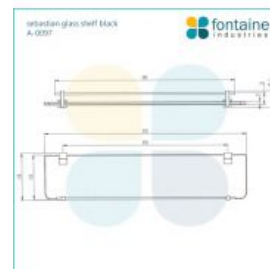

Sebastian Glass Shelf Black

SKU#: A-0097

\$79

Length: 550mm
Width: 128mm
Height: 44.5mm
Construction: Brass and Toughened glass
Finish: Matte Black
Design: Square, part of a complete range
Warranty: 7 Year Product Warranty

The Sebastian range of bathroom accessories is modern and edgy with its black hardware. Add storage to your shower with this clever glass shelf without detracting from the appeal of your new shower room.

Unit is constructed and will require wall mounting, screws and brackets included.

View our complete range of bathroom accessories to create a matching look in your home.

sebastian glass shelf black
A-0097