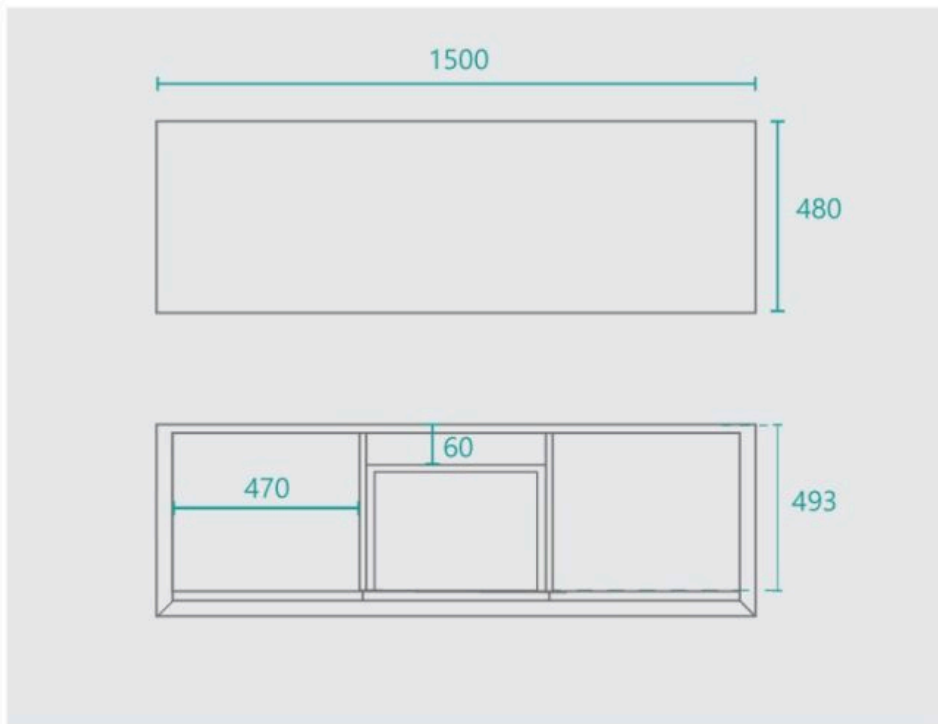

Hamilton 1500 Wall Mounted Vanity

| J-2090