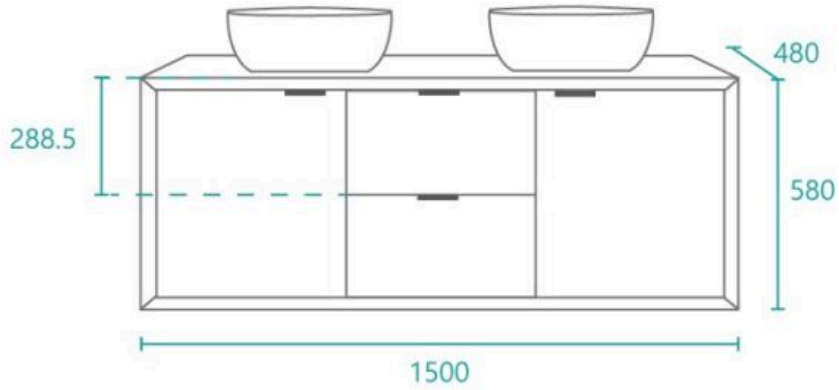

Hamilton 1500 Wall Mounted Vanity

| J-2090