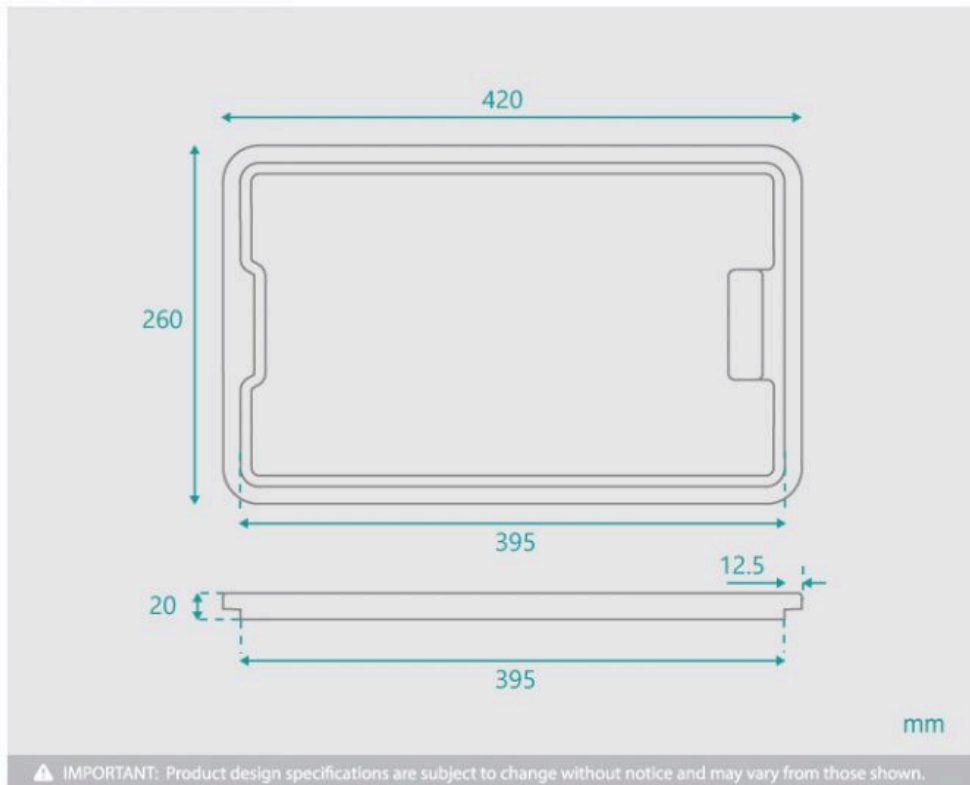

Toronto Chopping Board

| A-3002