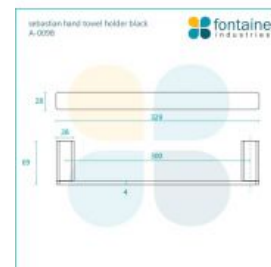

Length: 329mm

Width: 69mm

Height: 28mm

Construction: Brass

Finish: Matte Black

Design: Square, part of a complete range

Warranty: 7 Year Product Warranty

The Sebastian range of bathroom accessories is modern and very appealing.

Wall mount screws and brackets included.

View our complete range of bathroom accessories for a matching look in your home.