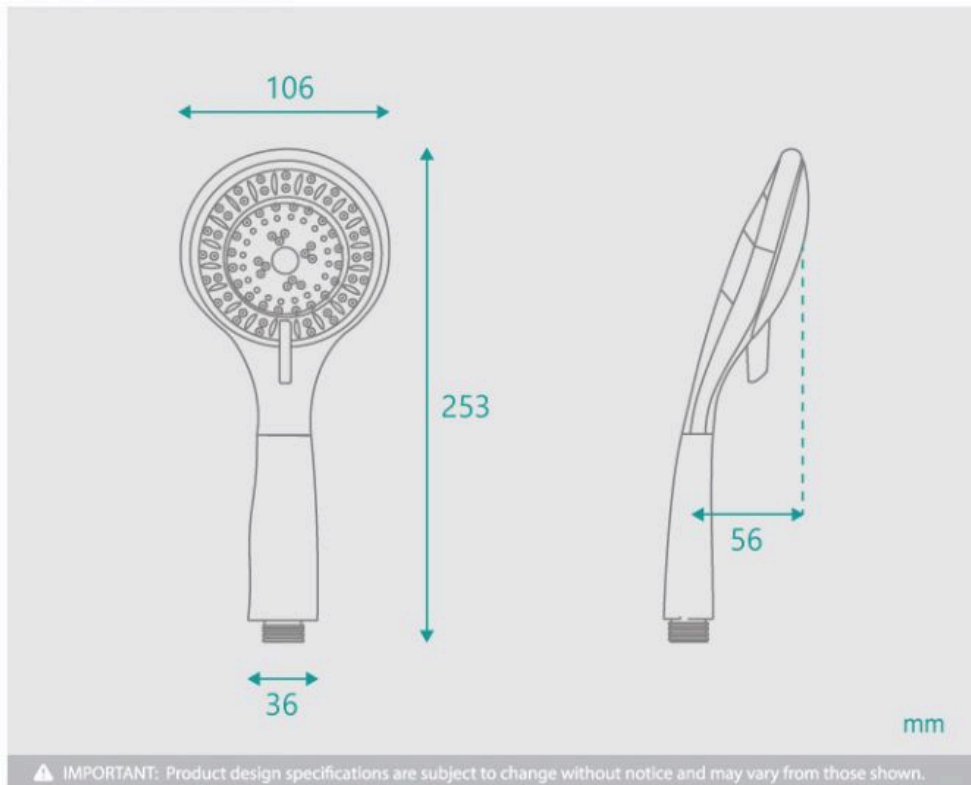

Eleanor Shower Handheld 3 Function

SKU#: S-1014

\$29

Total Height: 253mm

Handheld Diameter: 36mm

Construction: Brass

Finish: Chrome

Accreditation: AU Standard, WELS 8L/min 3 Star and Watermark

WELS Registration: S11434

Warranty: 7 Year Product Warranty

The Eleanor range showcases a smooth, round design which will give your bathroom the ultimate look of luxury. This handheld shower hose is the latest for enhancing your shower experience with 3 additional functions the head can perform. These handhelds are interchangeable in addition to our Eleanor range. The 3 functions featured in this handheld include:

1. Outlet of water streams via inner circle
2. Outlet of water streams via outer perimeter
3. Outlet of water streams via whole head

View our store to finish your bathroom with shower screens, vanities and basins to save on combined delivery.

See image listing for measurement specifications.

Eleanor Shower Hand Held 3 Function

| S-1014