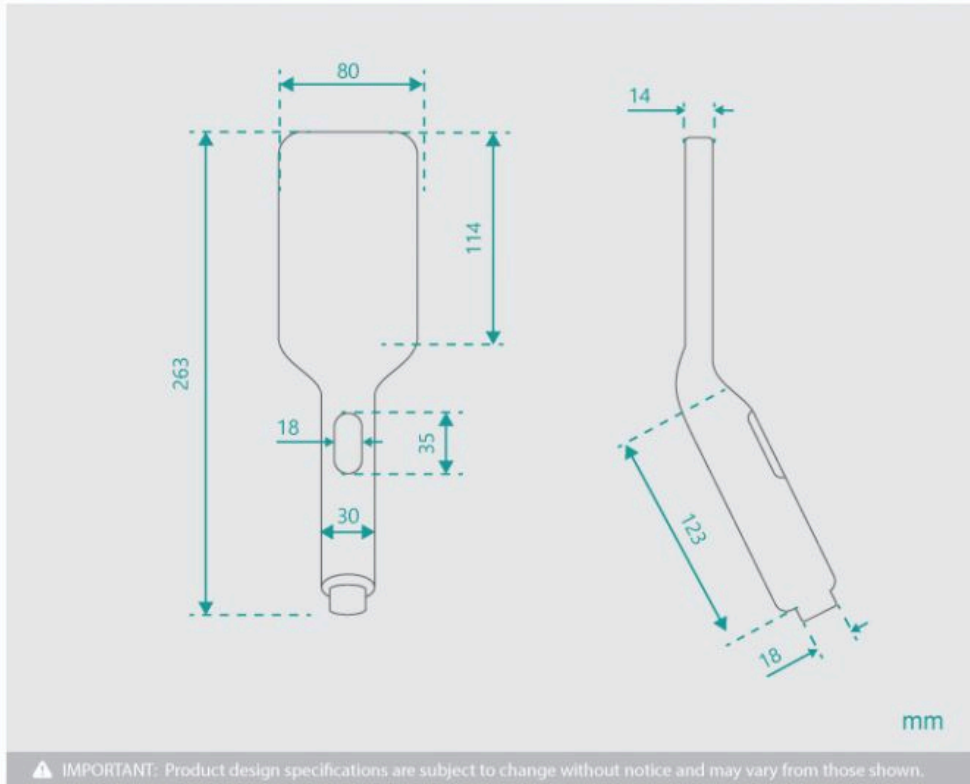

BLACKOUT SALE

Sebastian Shower Handheld 3 Function Black

SKU#: S-1016

\$39.20

~~49~~

Total Height: 263mm
 Handheld Diameter: 30mm
 Construction: Brass
 Finish: Matte Black
 Accreditation: AU Standard, WELS 8L/min 3 Star and Watermark
 WELS Registration: S11435
 Warranty: 7 Year Product Warranty

1. Outlet of water streams via inner circle
2. Outlet of water streams via outer perimeter
3. Outlet of water streams via whole head

View our store to find a matching black range or vanity unit, mirror, basin or tap for your bathroom and save on combined delivery.

See image listing for measurement specifications.

@melbournebathroomspecimens

Sebastian 3 Function Shower Head

| S-1016