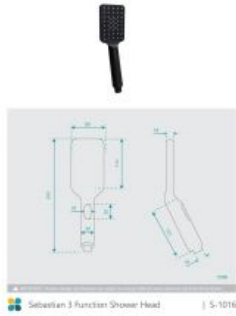

BLACKOUT SALE

Sebastian Shower Handheld 3 Function Black

SKU#: S-1016

\$39.20

~~49~~

Total Height: 263mm
 Handheld Diameter: 30mm
 Construction: Brass
 Finish: Matte Black
 Accreditation: AU Standard, WELS 8L/min 3 Star and Watermark
 WELS Registration: S11435
 Warranty: 7 Year Product Warranty

The Sebastian range of tapware has become a favourite due to its solid & modern design that cements 'quality' in your design. Now available in black, this tap is a bold design statement that is very on trend. These handhelds are interchangeable in addition to our Sebastian range. With 3 functions to choose from, this handheld shower hand enhances your bathroom experience with its convenience and hotel inspired quality. The 3 functions featured in this handheld include:

1. Outlet of water streams via inner circle
2. Outlet of water streams via outer perimeter
3. Outlet of water streams via whole head

View our store to find a matching black range or vanity unit, mirror, basin or tap for your bathroom and save on combined delivery.

See image listing for measurement specifications.

@melbournebathroomspecimens

Sebastian 3 Function Shower Head

| S-1016