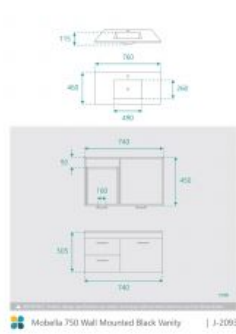

Vanities, Budget Vanities, 750mm Vanities, Black, Wall Mounted Vanities, Gloss, Black, Mid Year Sale