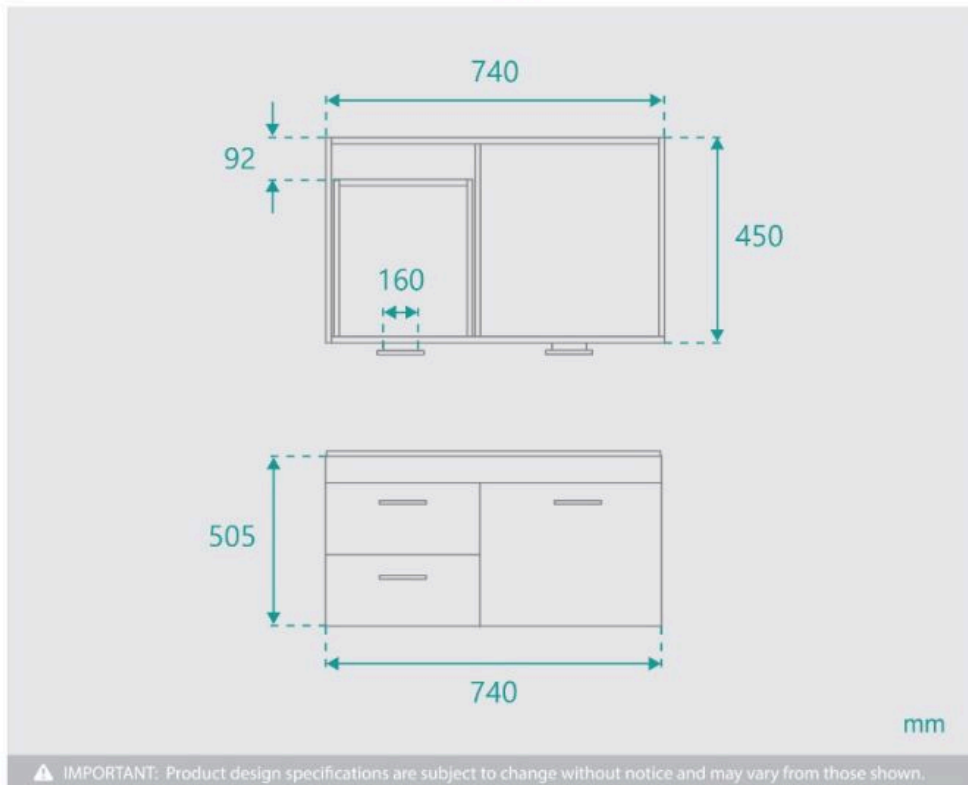

Mobella 750 Wall Mounted Black Vanity

| J-2093