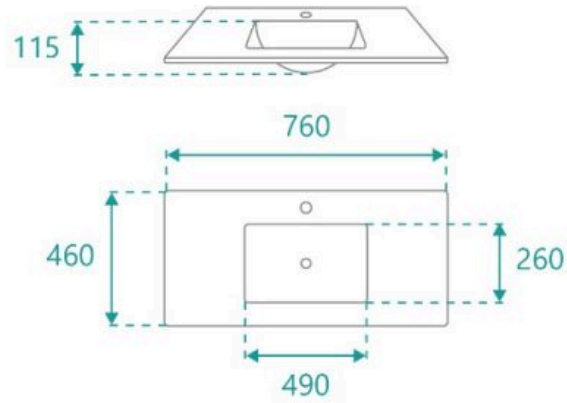

Mobella 750 Wall Mounted Black Vanity

| J-2093