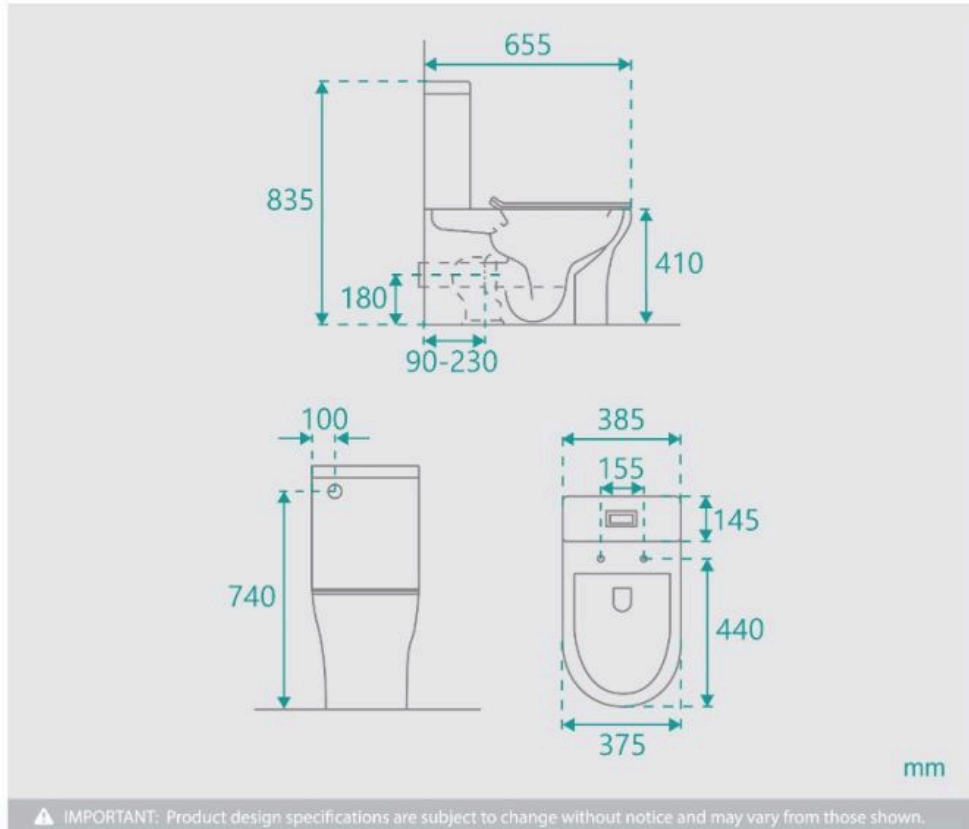

Flush: R&T Universal (top or bottom inlet)

Dual flush button- 4.5 Lt per flush, 3 Lt per half flush, 3.5 Lt average flush

Pan: Rimless Hygiene

Accreditation: AU Standard WMK 1172.2, WELS 3.5L/min 4 Star

WELS Registration: L05683

P Trap - 180mm

S Trap - 90-230mm range P to S Trap converter (included)

See item image for specification information

* inwall cisterns, valves, seats, button assembly, links, flush pipes and other internal components which carry a 3 year replacement warranty.

<p>Hygiene Rimless toilets allow for a superior flush as the splash zone is virtually non-existent. The absence of splash means a cleaner toilet bowl and splash zone. A superior toilet bowl and splash zone.</p>	<p>Quality Flushing The rimless surface of the toilet bowl is completely splash-free which allows for more efficient flushing. A rimless toilet bowl is designed for maximum efficiency.</p>
<p>Soft Close A soft close seat will allow the seat to close to flush more smoothly and prevent splashing and noise. The soft close lid is designed to allow the seat to close smoothly.</p>	<p>User Friendly Designed with easy access systems that allow the user to sit easily. The seat is user friendly, allowing for easier use of the toilet.</p>
<p>Easy To Clean The high gloss finish and smooth surfaces are easy to clean. The smooth surfaces are easy to clean and are resistant to staining and discoloration.</p>	<p>Water Efficient The water and rimless seat flush system provides a superior flush for the purpose of water conservation. The water and rimless seat flush system provides a superior flush for the purpose of water conservation.</p>