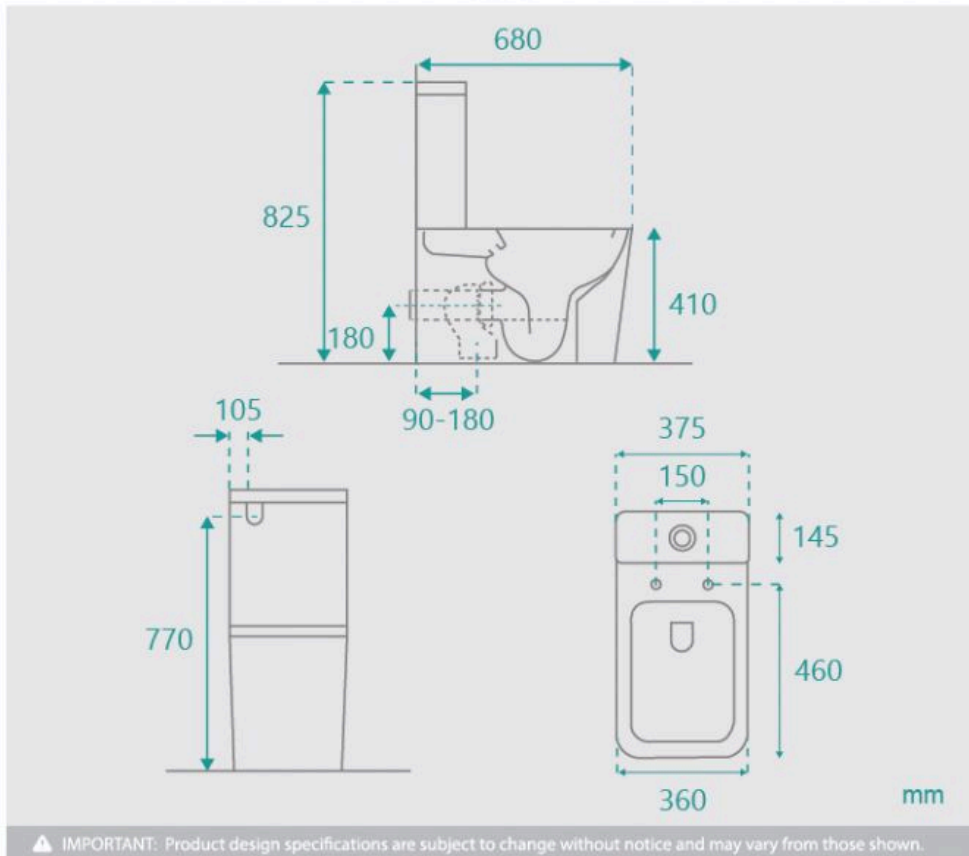

### TOILET CLIP OPTION

Length: 665mm

Width: 375mm

Height: 835mm

Seat & Lid: Superior Hardened, Ultra Thin, Soft Closing & Easy Release

Flush: R&T Universal (top or bottom inlet)

Dual flush button- 4.5 Lt per flush, 3.2 Lt per half flush, 3.5 Lt average flush

P Trap - 180mm

S Trap - 90-180mm range P to S Trap converter (included)

*See item image for specification information*

\* inwall cisterns, valves, seats, button assembly, links, flush pipes and other internal components which carry a 3 year replacement warranty.

*\*Please note that for ceramic products, specifications must allow +/- 10 mm tolerance for manufacturing variance, it is recommended to use measurements of the actual product received. Colours displayed online may appear different due to screen settings.*