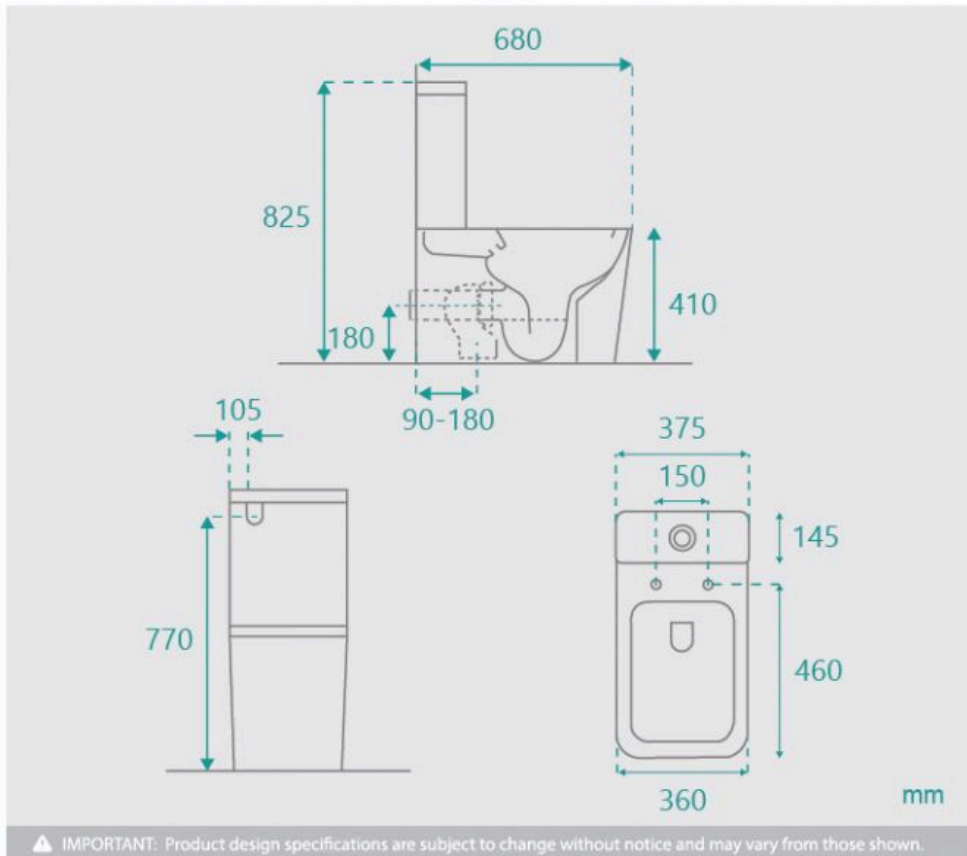

Height: 835mm

Seat & Lid: Superior Hardened, Ultra Thin, Soft Closing & Easy Release

Flush: R&T Universal (top or bottom inlet)

Dual flush button- 4.5 Lt per flush, 3.2 Lt per half flush, 3.5 Lt average flush

P Trap - 180mm

S Trap - 90-180mm range P to S Trap converter (included)

See item image for specification information

* inwall cisterns, valves, seats, button assembly, links, flush pipes and other internal components which carry a 3 year replacement warranty.