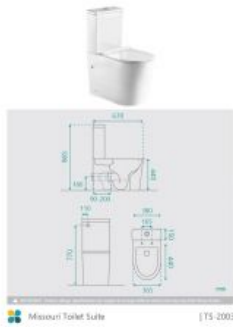

The more stars the more water efficient

WATER RATING
www.waterrating.gov.au

3.5 litres
average flush

4.5 L per full flush/3 L per half flush

In accordance with AS/NZS 6400
Licence NO.1641

Chauzhou Home Sanitary Ware Technical Company Limited