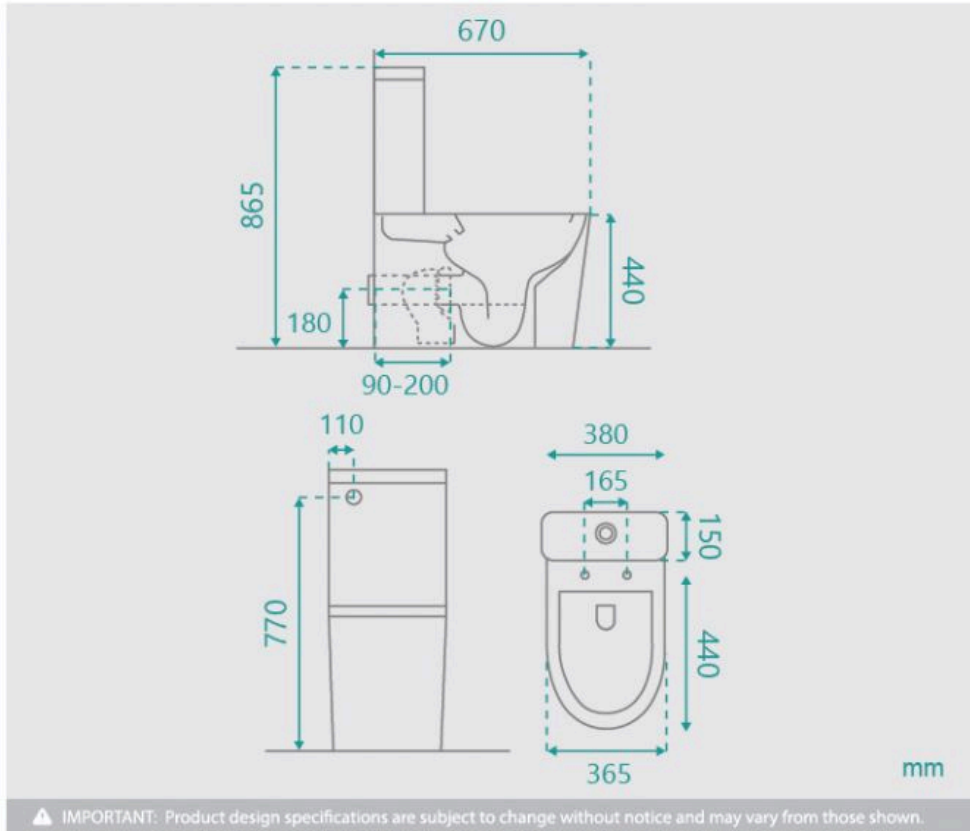

Seat & Lid: Superior Hardened, Ultra Thin, Soft Closing & Easy Release

Flush: Geberit Universal (top or bottom inlet)

Dual flush button- 4.5 Lt per flush, 3 Lt per half flush, 3.5 Lt average flush

Pan: Rimless Hygiene

P Trap - 180mm

S Trap - 90-200mm range P to S Trap converter (included)

See item image for specification information

* inwall cisterns, valves, seats, button assembly, links, flush pipes and other internal components which carry a 3 year replacement warranty.

*Please note that for ceramic products, specifications must allow +/- 10 mm tolerance for manufacturing variance, it is recommended to use measurements of the actual product received. Colours displayed online may appear different due to screen settings.

The more stars the more water efficient

WATER RATING
www.waterrating.gov.au

3.5 litres
average flush

4.5 L per full flush/3 L per half flush

In accordance with AS/NZS 6400
Licence NO.1641

Chauzhou Home Sanitary Ware Technical Company Limited