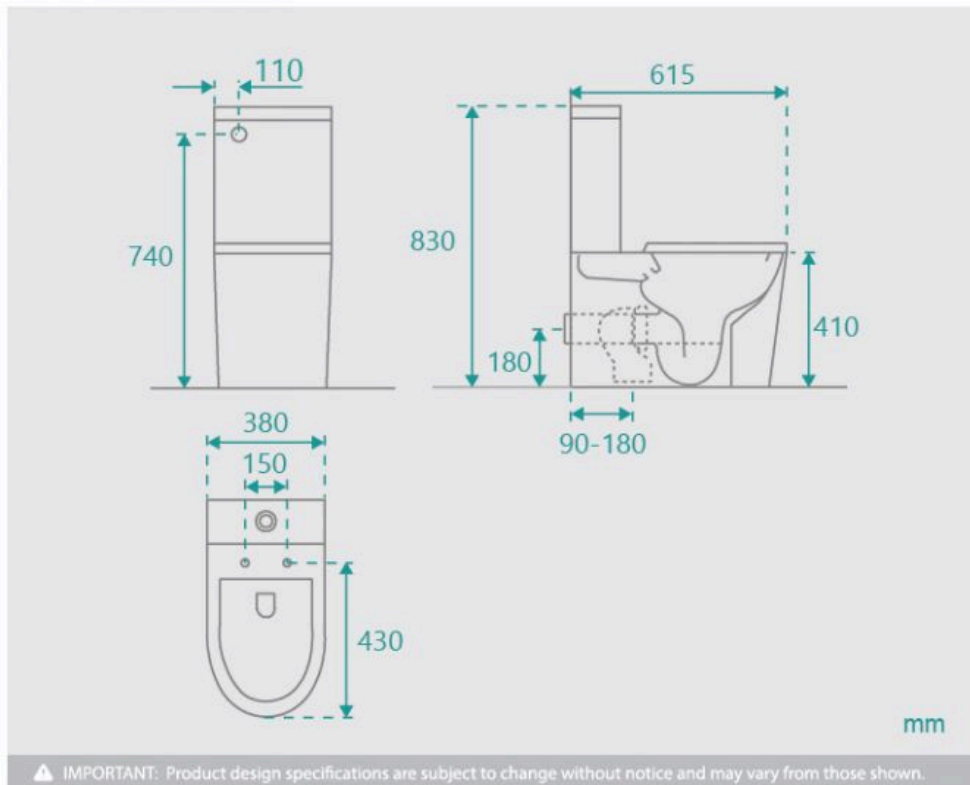

Height: 830mm

Seat & Lid: Superior Hardened, Soft Closing & Easy Release

Flush: Geberit Universal (top or bottom inlet)

Dual flush button- 4.5 Lt per flush, 3 Lt per half flush, 3.5 Lt average flush

Pan: Rimless Hygiene

Accreditation: AU Standard WMK 1172.2, WELS 4 Star rated

WELS Registration: L05684

Warranty: 7 Year Product Warranty*

The Missouri is a stylish and impressive toilet suite, featuring a streamlined design and gloss white finish. Now in a compact design, this toilet suite features a unique rimless design with a high end Geberit flush system for an easier to clean toilet. At the convenience and simplicity of no rim, the rimless toilet makes for a significantly easier clean. With a direct flush technique, the flush washes the entire pan more efficiently stopping the build-up of grime, bacteria and limescale that would be found in toilets with a rim.

P Trap - 180mm

S Trap - 90-180mm range P to S Trap converter (included)

See item image for specification information

* inwall cisterns, valves, seats, button assembly, links, flush pipes and other internal components which carry a 3 year replacement warranty.

*Please note that for ceramic products, specifications must allow +/- 10 mm tolerance for manufacturing variance, it is recommended to use measurements of the actual product received. Colours displayed online may appear different due to screen settings.