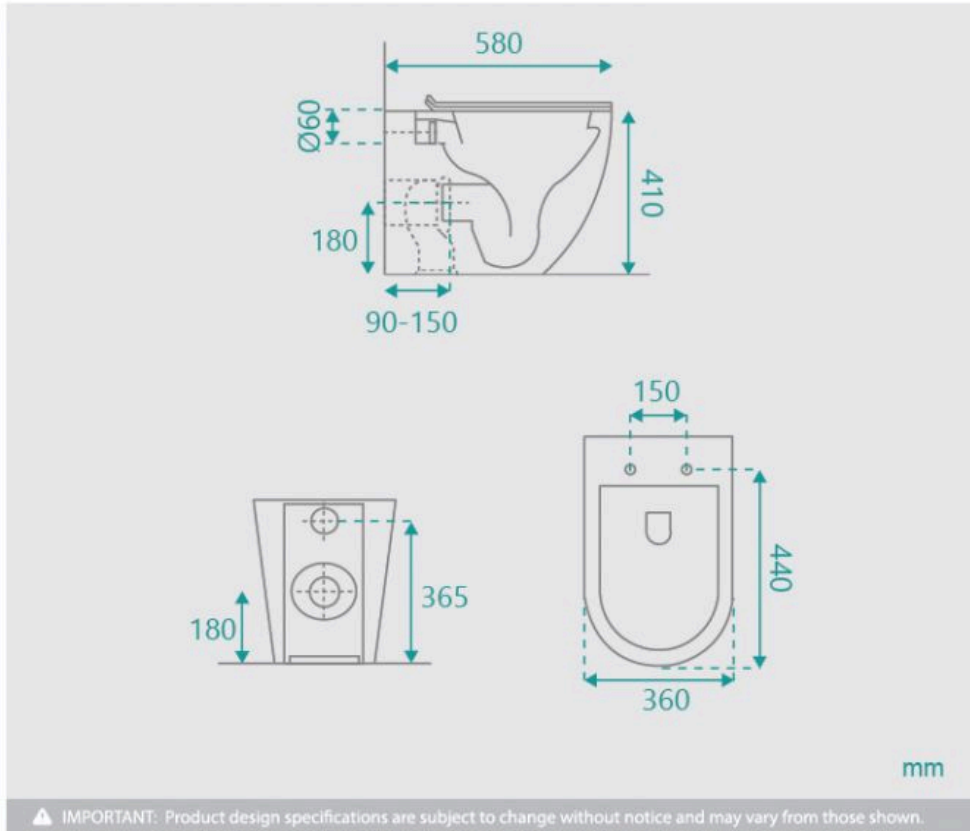

Pasadena In Wall Toilet

| TS-2010