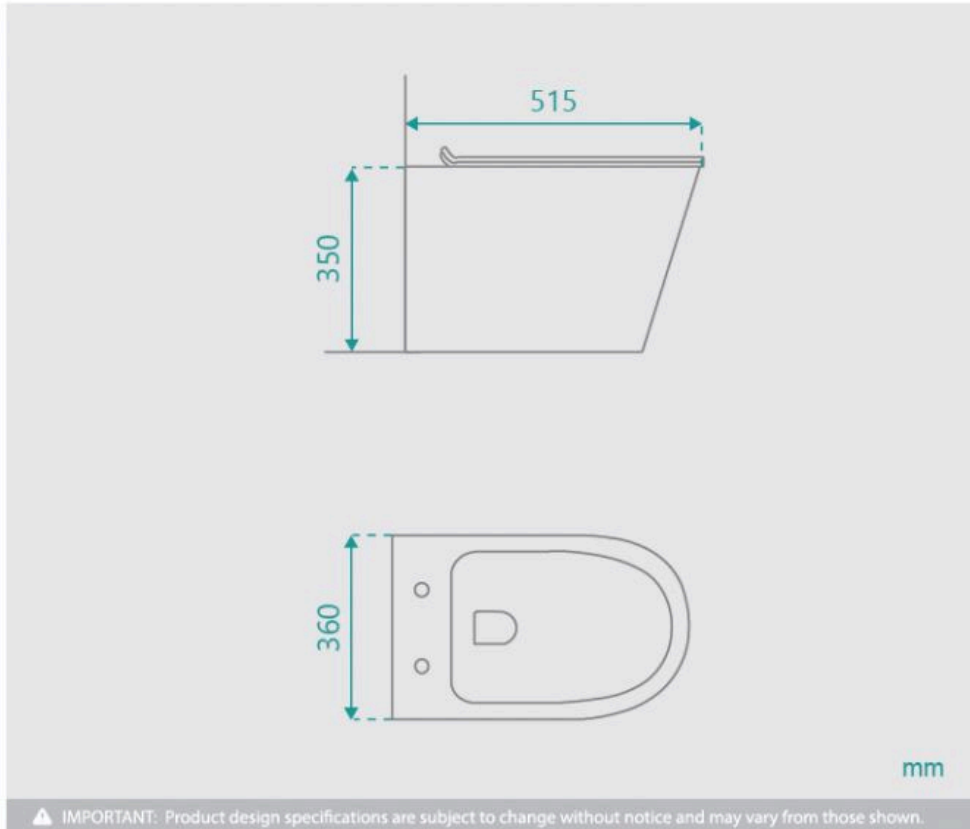

Missouri Wall Hung Toilet

| TS-2006