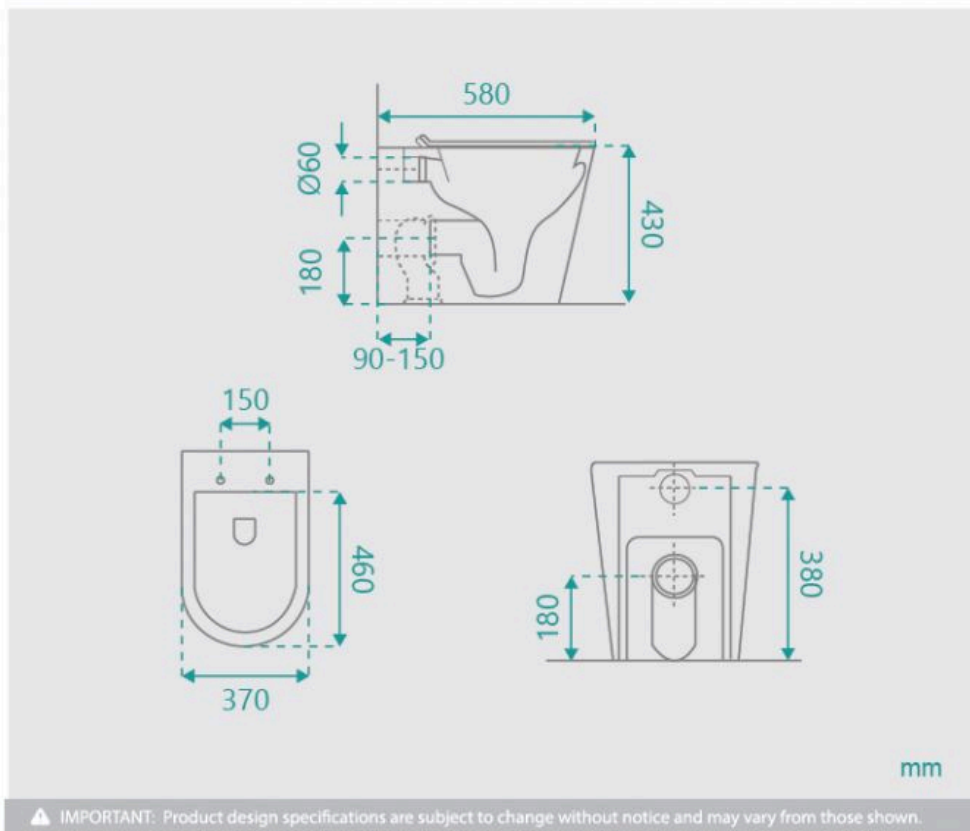

Missouri In Wall Toilet

| TS-2005