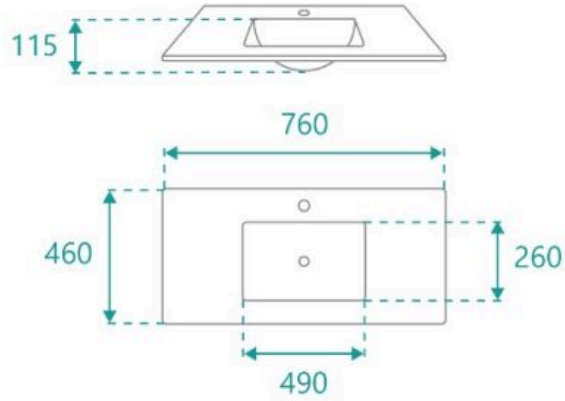

▲ IMPORTANT: Product design specifications are subject to change without notice and may vary from those shown.

Mobella 750 Wall Mounted Vanity

| J-2009