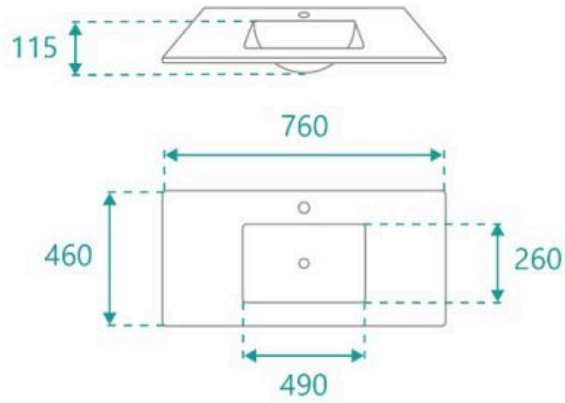

▲ IMPORTANT: Product design specifications are subject to change without notice and may vary from those shown.

Mobella 750 Wall Mounted Vanity

| J-2009