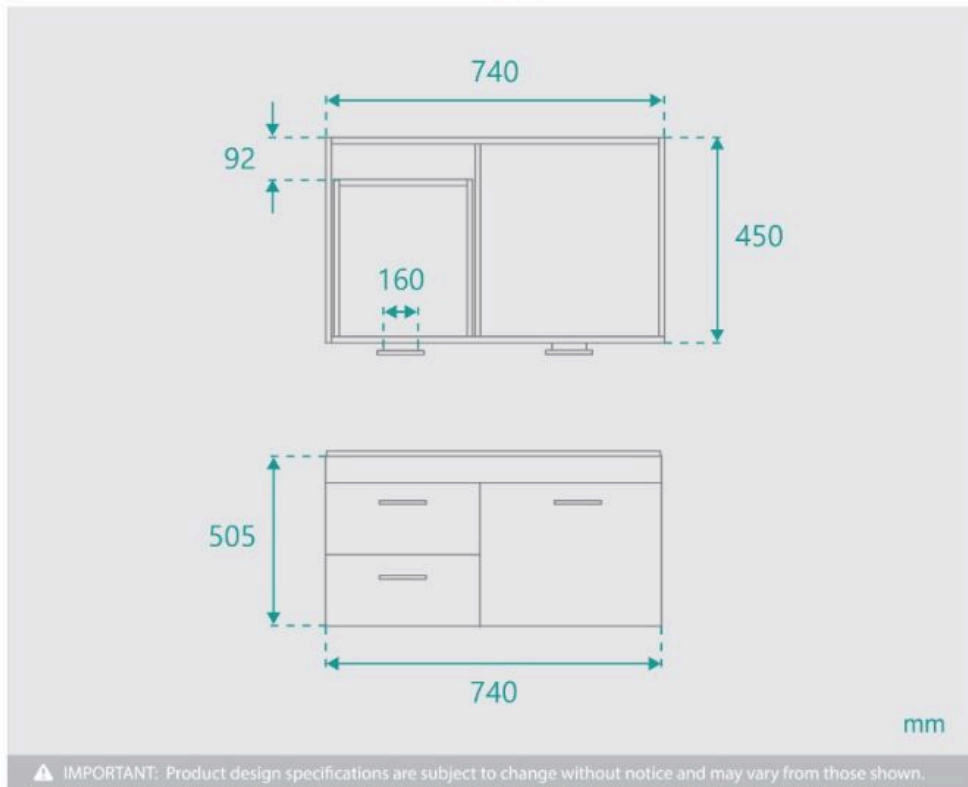

▲ IMPORTANT: Product design specifications are subject to change without notice and may vary from those shown.

Mobella 750 Wall Mounted Vanity

| J-2009