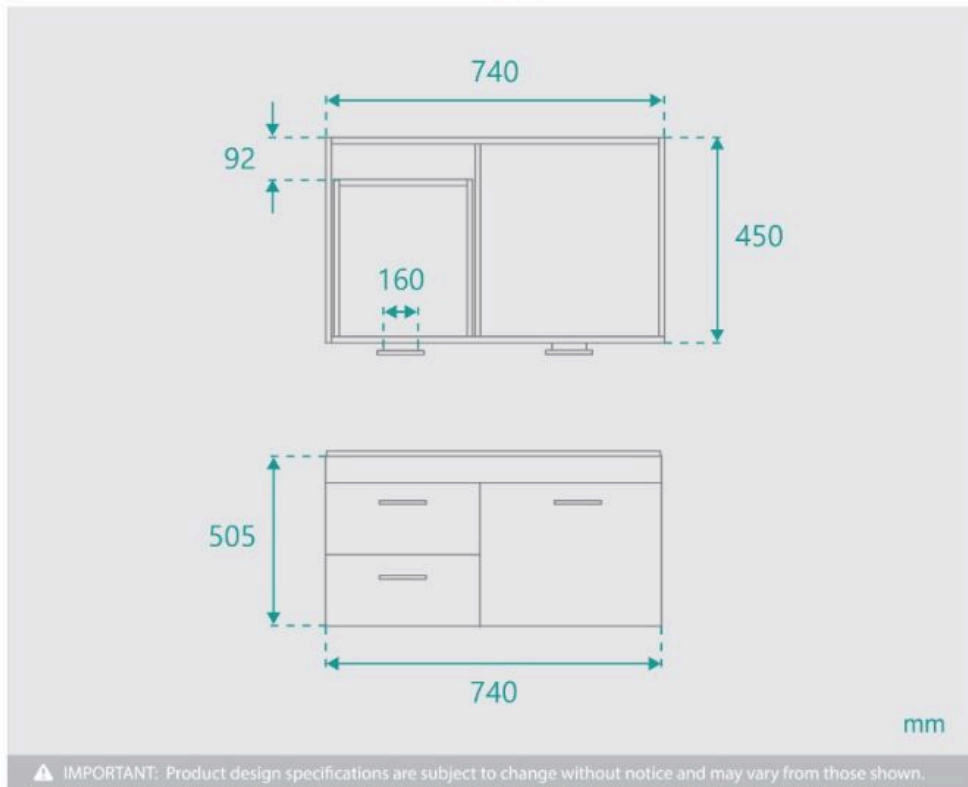

Standard Stone Size: 750mm x 460mm x 20mm*

Cabinet Size: 740mm x 450mm x 505mm

Cabinet Finish: White High Gloss

Basin & Top: Ceramic

Overflow Outlet: Yes

Stone Top Standard 20mm: White Pepper, Midnight Black, Concrete Grey, Venato Bianco

Timber Top 40mm: Timber Ash Natural

Handle: Stainless Steel Rounded

Configuration: One door and two drawers

Warranty: 2 Year Product Warranty

The Mobella range is an elegant and balanced wall hung design, the ceramic basin and top has a pronounced recessed bowl to allow for maximum bench space for all things bathroom. Featuring sleek stainless steel handles, one soft close door and two soft closing drawers.

Tap and waste fittings shown in the photos are for illustration purposes only and are sold separately, add them to your order to complete your look.

**Please note that stone and timber samples may differ from the actual product due to natural variations and batch differences. Colours displayed online may appear different due to screen settings. Standard stone and timber benchtops are supplied without holes, allowing for installation flexibility. Custom stone benchtop orders will be dispatched within 15 business days. For ceramic products, specifications must allow +/- 10 mm tolerance for manufacturing variance, it is recommended to use measurements of the actual product received.*