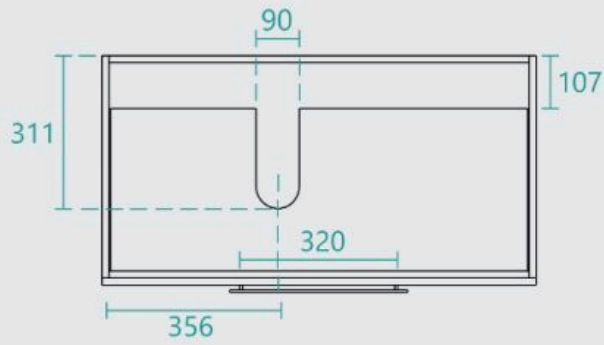

Stonehenge 900 Wall Mounted Vanity | J-2021

Stonehenge 900 Wall Mounted Vanity

| J-2021