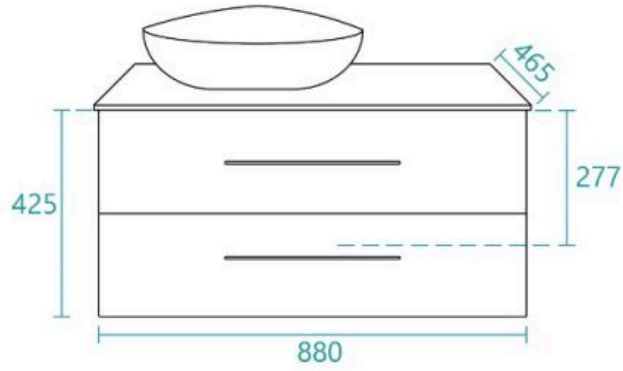

Stonehenge 900 Wall Mounted Vanity | J-2021

Stonehenge 900 Wall Mounted Vanity

| J-2021