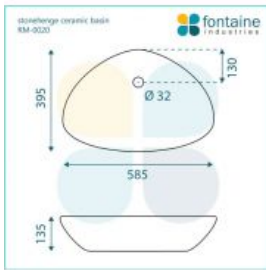

Stonehenge 900 Wall Mounted Vanity | J-2021

Stonehenge 900 Wall Mounted Vanity

| J-2021