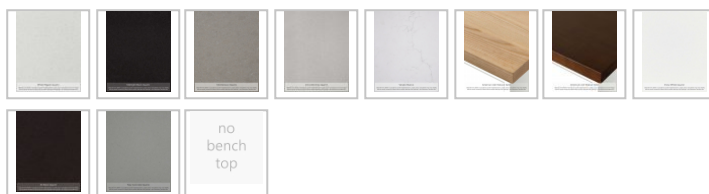

### BASIN OPTION

Standard Basin Size: 420mm x 420mm x 150mm\*

Standard Stone Size: 1500mm x 520mm x 20mm\*

Cabinet Size: 1480mm x 505mm x 400mm

Cabinet Finish: White High Gloss

Stone Top Standard 20mm: White Pepper, Midnight Black, Concrete Grey, Venato Bianco