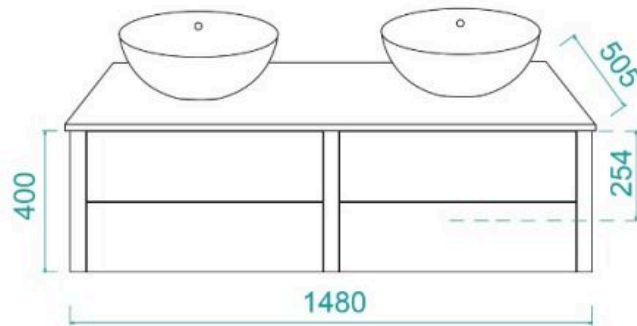

Bellagio 1500 Wall Mounted Vanity

| J-2016