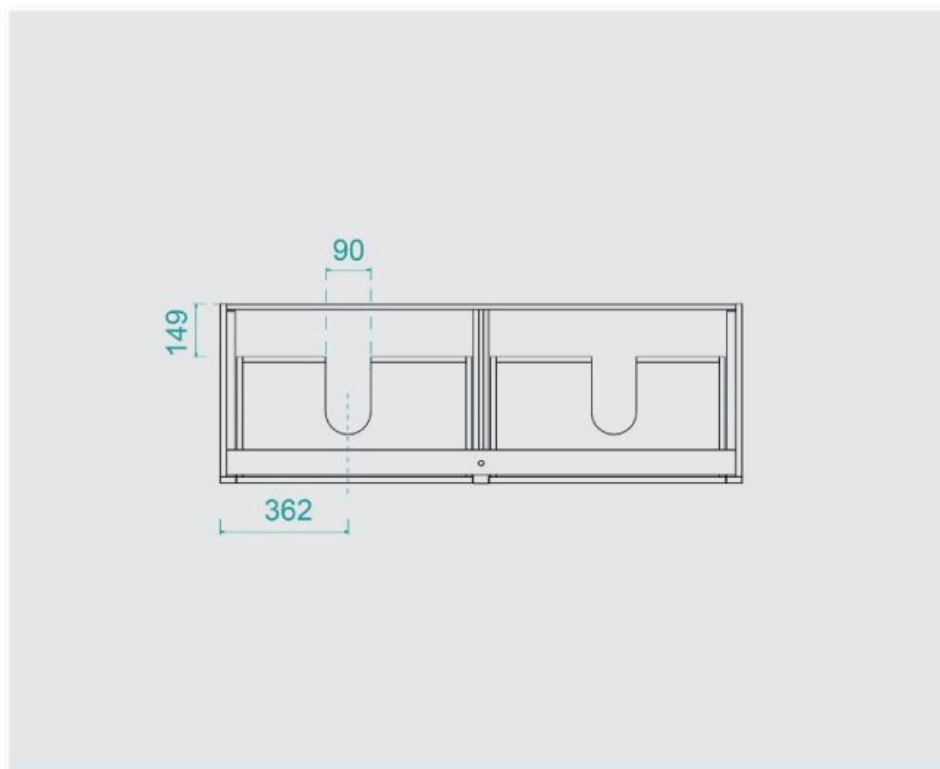

Bellagio 1500 Wall Mounted Vanity

| J-2016