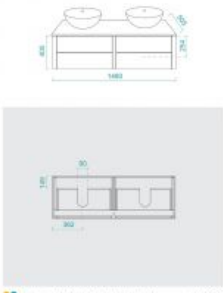

Bellagio 1500 Wall Mounted Vanity | J-2016