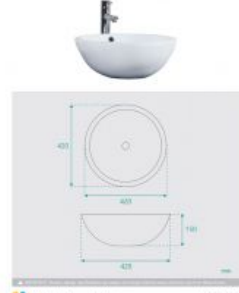

Bellagio Ceramic Basin | RM-2016